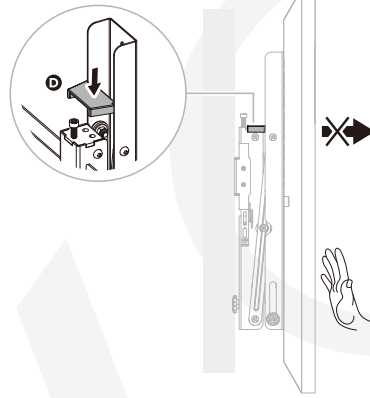

• Safety gear and proper tools must be used. This product should only be installed by professionals.

• Make sure that the supporting surface will safely support the combined weight of the equipment and all attached hardware and components.

**MAINTENANCE:** Check that the bracket is secure and safe to use at regular intervals (at least every three months).

7

**Note:** If the TV is tilting down, you can adjust this knob to keep the TV vertical for a seamless look.

Use a padlock to prevent the display from being stolen. (The padlock not included).

8

9

10

**Note:** Leave a 1mm gap between displays during installation.

**Note:** Install/adjust the displays by the numerical order given.