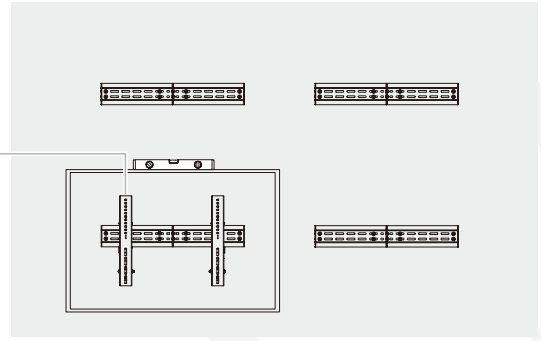

**MAINTENANCE:** Check that the bracket is secure and safe to use at regular intervals (at least every three months).

7

**Note:** If the TV is tilting down, you can adjust this knob to keep the TV vertical for a seamless look.

Use a padlock to prevent the display from being stolen. (The padlock not included).

8

9

10

**Note:** Leave a 1mm gap between displays during installation.

**Note:** Install/adjust the displays by the numerical order given.