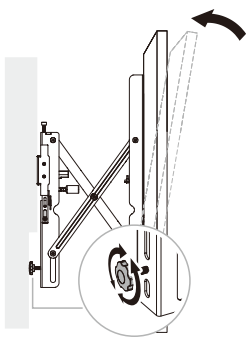

**MAINTENANCE:** Check that the bracket is secure and safe to use at regular intervals (at least every three months).

7

**Note:** If the TV is tilting down, you can adjust this knob to keep the TV vertical for a seamless look.