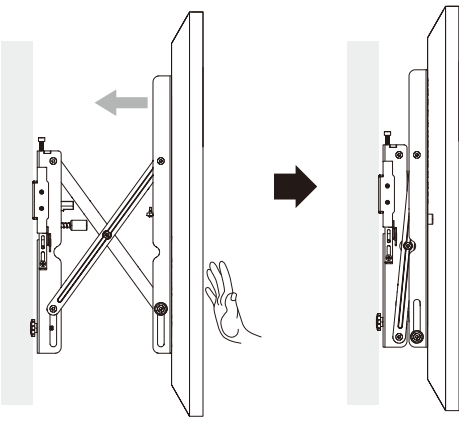

**MAINTENANCE:** Check that the bracket is secure and safe to use at regular intervals (at least every three months).

7

**Note:** If the TV is tilting down, you can adjust this knob to keep the TV vertical for a seamless look.

Use a padlock to prevent the display from being stolen. (The padlock not included).

8

9

10

**Note:** Leave a 1mm gap between displays during installation.

**Note:** Install/adjust the displays by the numerical order given.