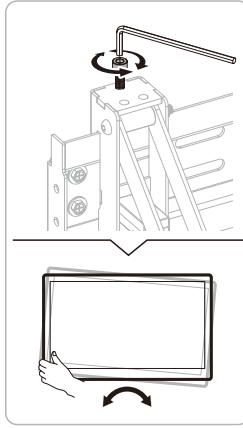

**MAINTENANCE:** Check that the bracket is secure and safe to use at regular intervals (at least every three months).

7

**Note:** If the TV is tilting down, you can adjust this knob to keep the TV vertical for a seamless look.

Use a padlock to prevent the display from being stolen. (The padlock not included).

8

9

10

**Note:** Leave a 1mm gap between displays during installation.

**Note:** Install/adjust the displays by the numerical order given.