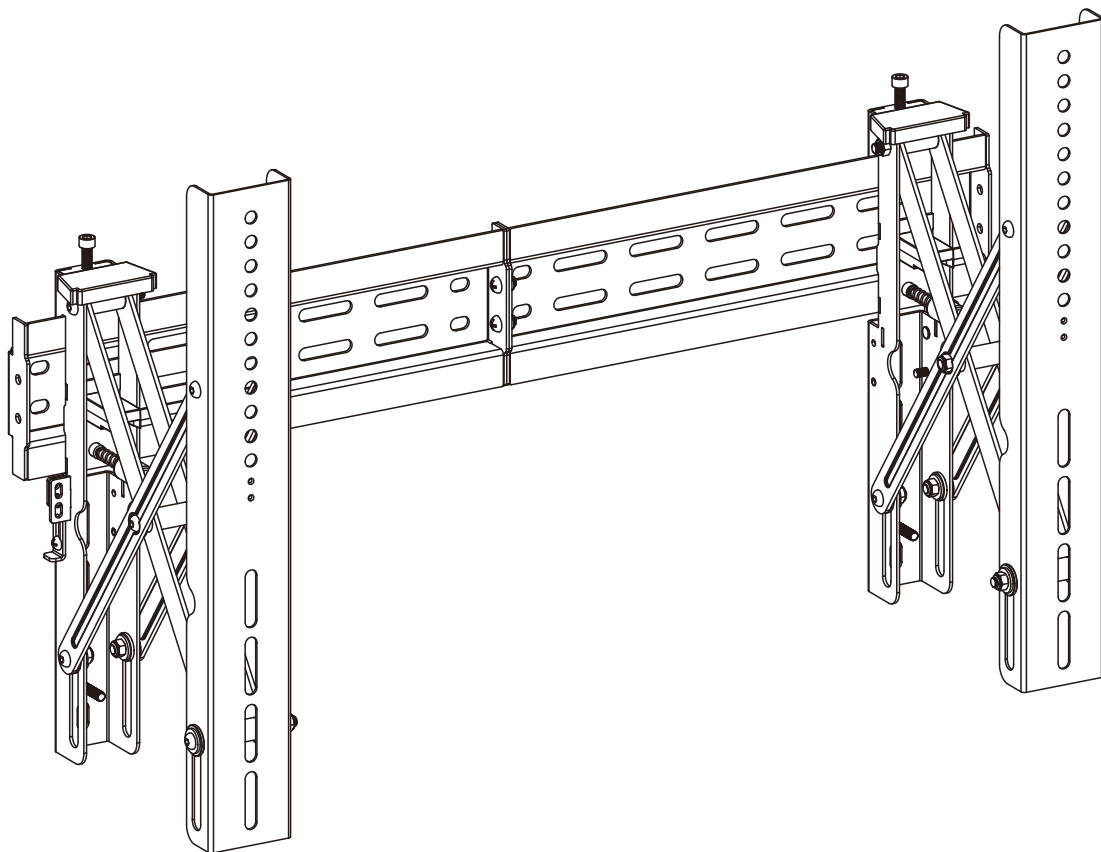

MANUAL DE INSTALACIÓN

SKU: VW246T

EN Read the entire instruction manual before you start installation and assembly. If you have any questions regarding any of the instructions or warnings, please contact your local distributor for assistance.

CAUTION: Use with products heavier than the rated weights indicated may result in instability causing possible injury.

• Mounts must be attached as specified in assembly instructions. Improper installation may result in damage or serious personal injury.

• Make sure that the supporting surface will safely support the combined weight of the equipment and all attached hardware and components.

• Use the mounting screws provided and DO NOT OVER TIGHTEN mounting screws.

IMPORTANT: Ensure that you have received all parts according to the component checklist prior to installation. If any parts are missing or faulty, telephone your local distributor for a replacement.

MAINTENANCE: Check that the bracket is secure and safe to use at regular intervals (at least every three months).