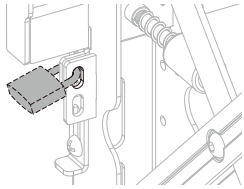

**MAINTENANCE:** Check that the bracket is secure and safe to use at regular intervals (at least every three months).

7

**Note:** If the TV is tilting down, you can adjust this knob to keep the TV vertical for a seamless look.

Use a padlock to prevent the display from being stolen. (The padlock not included).

8

9

10

**Note:** Leave a 1mm gap between displays during installation.

**Note:** Install/adjust the displays by the numerical order given.