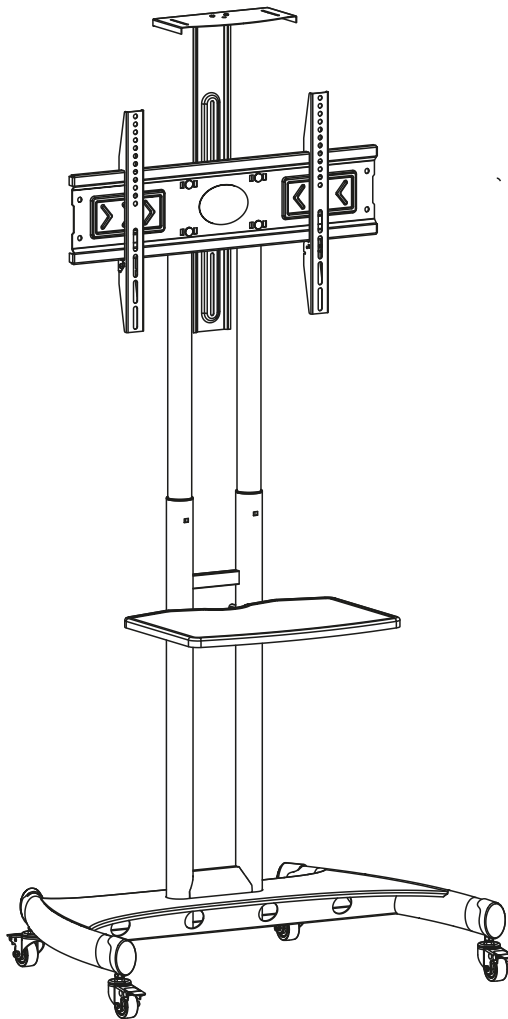

MANUAL DE INSTALACIÓN

SKU: T1037ME

EN Read the entire instruction manual before you start installation and assembly. If you have any questions regarding any of the instructions or warnings, please contact your local distributor for assistance.

IMPORTANT: Ensure that you have received all parts according to the component checklist prior to installation. If any parts are missing or faulty, telephone your local distributor for a replacement.

MAINTENANCE: Check that the bracket is secure and safe to use at regular intervals (at least every three months).