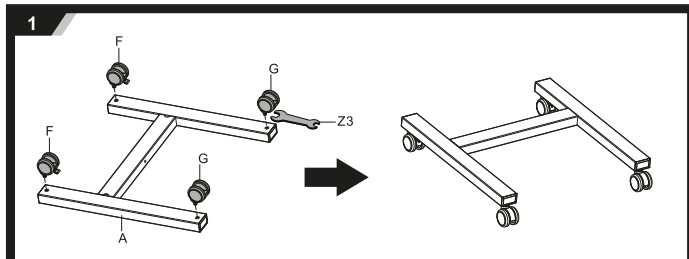

# MANUAL DE INSTALACIÓN

**SKU: SWF041**

- EN**  Read the entire instruction manual before you start installation and assembly. If you have any questions regarding any of the instructions or warnings, please contact your local distributor for assistance.
-  **CAUTION:** Use with products heavier than the rated weights indicated may result in instability causing possible injury.
- Mounts must be attached as specified in assembly instructions. Improper installation may result in damage or serious personal injury.
  - Safety gear and proper tools must be used. This product should only be installed by professionals.
  - Make sure that the supporting surface will safely support the combined weight of the equipment and all attached hardware and components.
  - Use the mounting screws provided and **DO NOT OVER TIGHTEN** mounting screws.
  - This product contains small items that could be a choking hazard if swallowed. Keep these items away from children.
  - This product is intended for indoor use only. Using this product outdoors could lead to product failure and personal injury.
- IMPORTANT:** Ensure that you have received all parts according to the component checklist prior to installation. If any parts are missing or faulty, telephone your local distributor for a replacement.
- MAINTENANCE:** Check that the bracket is secure and safe to use at regular intervals (at least every three months).