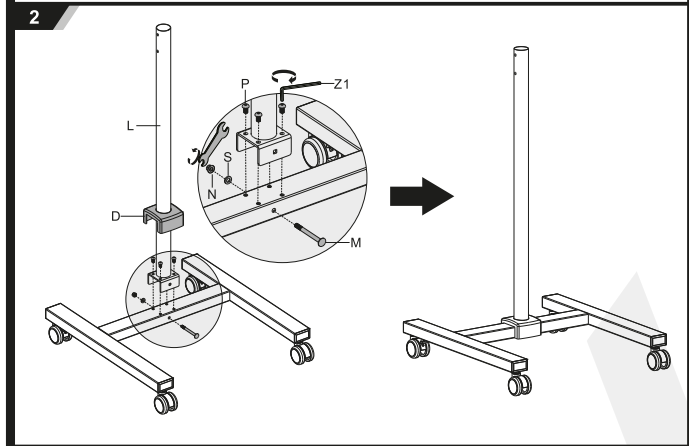

# MANUAL DE INSTALACIÓN

**SKU: SWF041**

- EN**  Read the entire instruction manual before you start installation and assembly. If you have any questions regarding any of the instructions or warnings, please contact your local distributor for assistance.
-  **CAUTION:** Use with products heavier than the rated weights indicated may result in instability causing possible injury.
- Mounts must be attached as specified in assembly instructions. Improper installation may result in damage or serious personal injury.
  - Safety gear and proper tools must be used. This product should only be installed by professionals.
  - Make sure that the supporting surface will safely support the combined weight of the equipment and all attached hardware and components.
  - Use the mounting screws provided and **DO NOT OVER TIGHTEN** mounting screws.
  - This product contains small items that could be a choking hazard if swallowed. Keep these items away from children.
  - This product is intended for indoor use only. Using this product outdoors could lead to product failure and personal injury.
- IMPORTANT:** Ensure that you have received all parts according to the component checklist prior to installation. If any parts are missing or faulty, telephone your local distributor for a replacement.
- MAINTENANCE:** Check that the bracket is secure and safe to use at regular intervals (at least every three months).