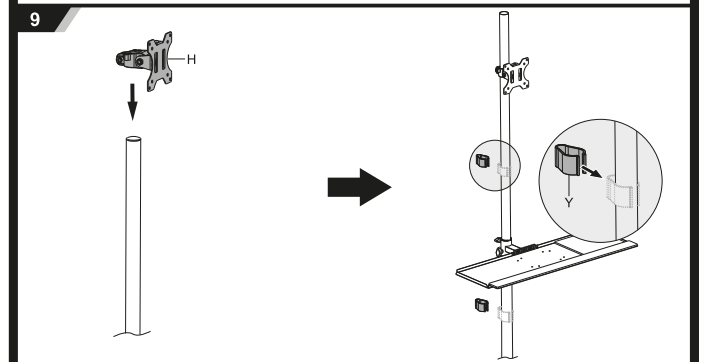

# MANUAL DE INSTALACIÓN

**SKU: SWF041**

- EN**  Read the entire instruction manual before you start installation and assembly. If you have any questions regarding any of the instructions or warnings, please contact your local distributor for assistance.
-  **CAUTION:** Use with products heavier than the rated weights indicated may result in instability causing possible injury.
- Mounts must be attached as specified in assembly instructions. Improper installation may result in damage or serious personal injury.
  - Safety gear and proper tools must be used. This product should only be installed by professionals.
  - Make sure that the supporting surface will safely support the combined weight of the equipment and all attached hardware and components.
  - Use the mounting screws provided and **DO NOT OVER TIGHTEN** mounting screws.
  - This product contains small items that could be a choking hazard if swallowed. Keep these items away from children.
  - This product is intended for indoor use only. Using this product outdoors could lead to product failure and personal injury.
- IMPORTANT:** Ensure that you have received all parts according to the component checklist prior to installation. If any parts are missing or faulty, telephone your local distributor for a replacement.
- MAINTENANCE:** Check that the bracket is secure and safe to use at regular intervals (at least every three months).