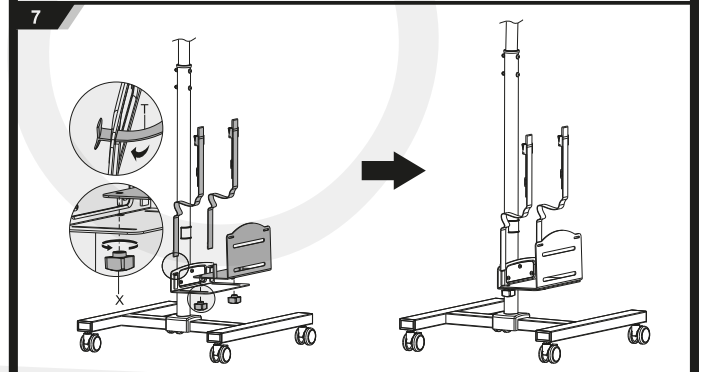

# MANUAL DE INSTALACIÓN

**SKU: SWF041**

- EN**  Read the entire instruction manual before you start installation and assembly. If you have any questions regarding any of the instructions or warnings, please contact your local distributor for assistance.
-  **CAUTION:** Use with products heavier than the rated weights indicated may result in instability causing possible injury.
- Mounts must be attached as specified in assembly instructions. Improper installation may result in damage or serious personal injury.
  - Safety gear and proper tools must be used. This product should only be installed by professionals.
  - Make sure that the supporting surface will safely support the combined weight of the equipment and all attached hardware and components.
  - Use the mounting screws provided and **DO NOT OVER TIGHTEN** mounting screws.
  - This product contains small items that could be a choking hazard if swallowed. Keep these items away from children.
  - This product is intended for indoor use only. Using this product outdoors could lead to product failure and personal injury.
- IMPORTANT:** Ensure that you have received all parts according to the component checklist prior to installation. If any parts are missing or faulty, telephone your local distributor for a replacement.
- MAINTENANCE:** Check that the bracket is secure and safe to use at regular intervals (at least every three months).