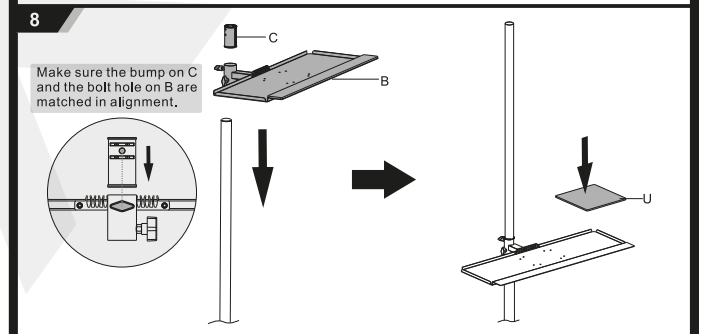

# MANUAL DE INSTALACIÓN

**SKU: SWF041**

- EN**  Read the entire instruction manual before you start installation and assembly. If you have any questions regarding any of the instructions or warnings, please contact your local distributor for assistance.
-  **CAUTION:** Use with products heavier than the rated weights indicated may result in instability causing possible injury.
- Mounts must be attached as specified in assembly instructions. Improper installation may result in damage or serious personal injury.
  - Safety gear and proper tools must be used. This product should only be installed by professionals.
  - Make sure that the supporting surface will safely support the combined weight of the equipment and all attached hardware and components.
  - Use the mounting screws provided and **DO NOT OVER TIGHTEN** mounting screws.
  - This product contains small items that could be a choking hazard if swallowed. Keep these items away from children.
  - This product is intended for indoor use only. Using this product outdoors could lead to product failure and personal injury.
- IMPORTANT:** Ensure that you have received all parts according to the component checklist prior to installation. If any parts are missing or faulty, telephone your local distributor for a replacement.
- MAINTENANCE:** Check that the bracket is secure and safe to use at regular intervals (at least every three months).