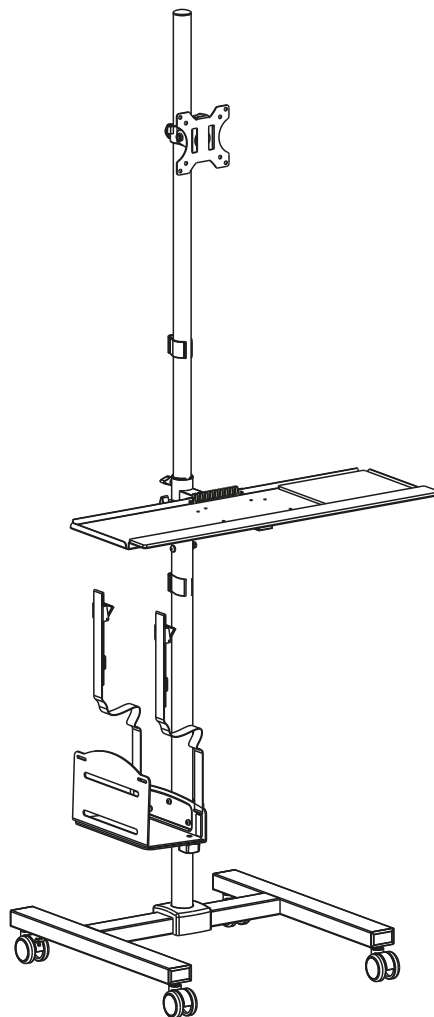

# MANUAL DE INSTALACIÓN

**SKU: SWF041**

- EN**  Read the entire instruction manual before you start installation and assembly. If you have any questions regarding any of the instructions or warnings, please contact your local distributor for assistance.
-  **CAUTION:** Use with products heavier than the rated weights indicated may result in instability causing possible injury.
- Mounts must be attached as specified in assembly instructions. Improper installation may result in damage or serious personal injury.
  - Safety gear and proper tools must be used. This product should only be installed by professionals.
  - Make sure that the supporting surface will safely support the combined weight of the equipment and all attached hardware and components.
  - Use the mounting screws provided and **DO NOT OVER TIGHTEN** mounting screws.
  - This product contains small items that could be a choking hazard if swallowed. Keep these items away from children.
  - This product is intended for indoor use only. Using this product outdoors could lead to product failure and personal injury.
- IMPORTANT:** Ensure that you have received all parts according to the component checklist prior to installation. If any parts are missing or faulty, telephone your local distributor for a replacement.
- MAINTENANCE:** Check that the bracket is secure and safe to use at regular intervals (at least every three months).

11

12

13