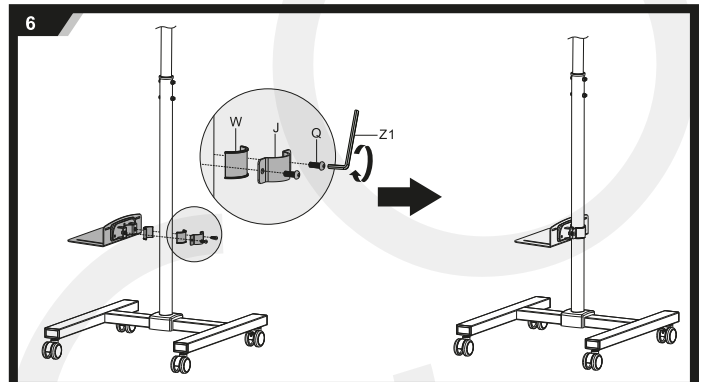

# MANUAL DE INSTALACIÓN

**SKU: SWF041**

- EN**  Read the entire instruction manual before you start installation and assembly. If you have any questions regarding any of the instructions or warnings, please contact your local distributor for assistance.
-  **CAUTION:** Use with products heavier than the rated weights indicated may result in instability causing possible injury.
- Mounts must be attached as specified in assembly instructions. Improper installation may result in damage or serious personal injury.
  - Safety gear and proper tools must be used. This product should only be installed by professionals.
  - Make sure that the supporting surface will safely support the combined weight of the equipment and all attached hardware and components.
  - Use the mounting screws provided and **DO NOT OVER TIGHTEN** mounting screws.
  - This product contains small items that could be a choking hazard if swallowed. Keep these items away from children.
  - This product is intended for indoor use only. Using this product outdoors could lead to product failure and personal injury.
- IMPORTANT:** Ensure that you have received all parts according to the component checklist prior to installation. If any parts are missing or faulty, telephone your local distributor for a replacement.
- MAINTENANCE:** Check that the bracket is secure and safe to use at regular intervals (at least every three months).