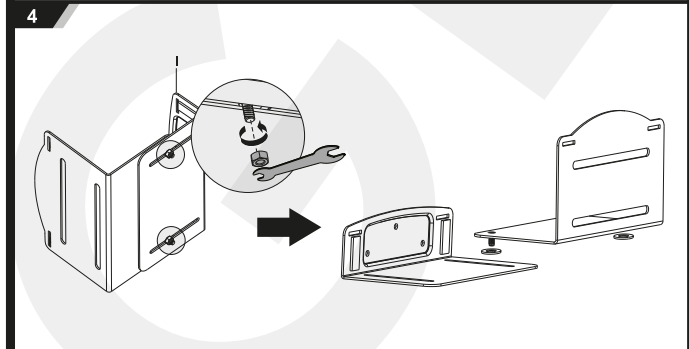

# MANUAL DE INSTALACIÓN

**SKU: SWF041**

- EN**  Read the entire instruction manual before you start installation and assembly. If you have any questions regarding any of the instructions or warnings, please contact your local distributor for assistance.
-  **CAUTION:** Use with products heavier than the rated weights indicated may result in instability causing possible injury.
- Mounts must be attached as specified in assembly instructions. Improper installation may result in damage or serious personal injury.
  - Safety gear and proper tools must be used. This product should only be installed by professionals.
  - Make sure that the supporting surface will safely support the combined weight of the equipment and all attached hardware and components.
  - Use the mounting screws provided and **DO NOT OVER TIGHTEN** mounting screws.
  - This product contains small items that could be a choking hazard if swallowed. Keep these items away from children.
  - This product is intended for indoor use only. Using this product outdoors could lead to product failure and personal injury.
- IMPORTANT:** Ensure that you have received all parts according to the component checklist prior to installation. If any parts are missing or faulty, telephone your local distributor for a replacement.
- MAINTENANCE:** Check that the bracket is secure and safe to use at regular intervals (at least every three months).