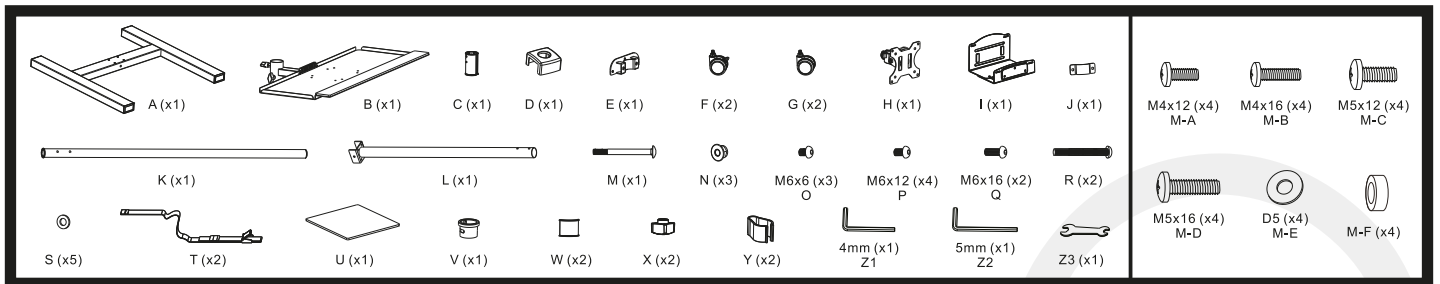

# MANUAL DE INSTALACIÓN

**SKU: SWF041**

- EN**  Read the entire instruction manual before you start installation and assembly. If you have any questions regarding any of the instructions or warnings, please contact your local distributor for assistance.
-  **CAUTION:** Use with products heavier than the rated weights indicated may result in instability causing possible injury.
- Mounts must be attached as specified in assembly instructions. Improper installation may result in damage or serious personal injury.
  - Safety gear and proper tools must be used. This product should only be installed by professionals.
  - Make sure that the supporting surface will safely support the combined weight of the equipment and all attached hardware and components.
  - Use the mounting screws provided and **DO NOT OVER TIGHTEN** mounting screws.
  - This product contains small items that could be a choking hazard if swallowed. Keep these items away from children.
  - This product is intended for indoor use only. Using this product outdoors could lead to product failure and personal injury.
- IMPORTANT:** Ensure that you have received all parts according to the component checklist prior to installation. If any parts are missing or faulty, telephone your local distributor for a replacement.
- MAINTENANCE:** Check that the bracket is secure and safe to use at regular intervals (at least every three months).