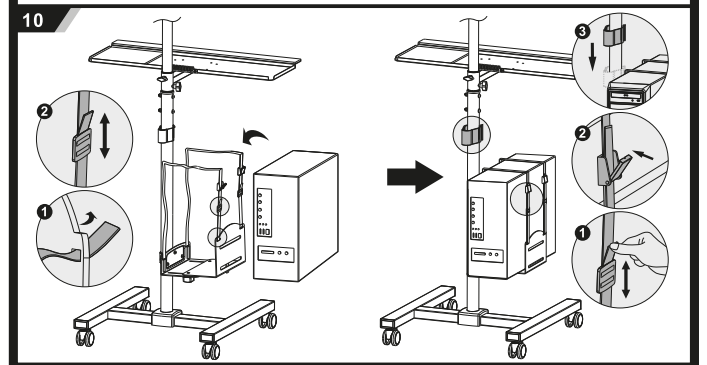

# MANUAL DE INSTALACIÓN

**SKU: SWF041**

- EN**  Read the entire instruction manual before you start installation and assembly. If you have any questions regarding any of the instructions or warnings, please contact your local distributor for assistance.
-  **CAUTION:** Use with products heavier than the rated weights indicated may result in instability causing possible injury.
- Mounts must be attached as specified in assembly instructions. Improper installation may result in damage or serious personal injury.
  - Safety gear and proper tools must be used. This product should only be installed by professionals.
  - Make sure that the supporting surface will safely support the combined weight of the equipment and all attached hardware and components.
  - Use the mounting screws provided and **DO NOT OVER TIGHTEN** mounting screws.
  - This product contains small items that could be a choking hazard if swallowed. Keep these items away from children.
  - This product is intended for indoor use only. Using this product outdoors could lead to product failure and personal injury.
- IMPORTANT:** Ensure that you have received all parts according to the component checklist prior to installation. If any parts are missing or faulty, telephone your local distributor for a replacement.
- MAINTENANCE:** Check that the bracket is secure and safe to use at regular intervals (at least every three months).