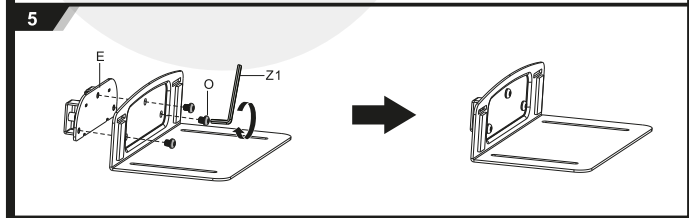

# MANUAL DE INSTALACIÓN

**SKU: SWF041**

- EN**  Read the entire instruction manual before you start installation and assembly. If you have any questions regarding any of the instructions or warnings, please contact your local distributor for assistance.
-  **CAUTION:** Use with products heavier than the rated weights indicated may result in instability causing possible injury.
- Mounts must be attached as specified in assembly instructions. Improper installation may result in damage or serious personal injury.
  - Safety gear and proper tools must be used. This product should only be installed by professionals.
  - Make sure that the supporting surface will safely support the combined weight of the equipment and all attached hardware and components.
  - Use the mounting screws provided and **DO NOT OVER TIGHTEN** mounting screws.
  - This product contains small items that could be a choking hazard if swallowed. Keep these items away from children.
  - This product is intended for indoor use only. Using this product outdoors could lead to product failure and personal injury.
- IMPORTANT:** Ensure that you have received all parts according to the component checklist prior to installation. If any parts are missing or faulty, telephone your local distributor for a replacement.
- MAINTENANCE:** Check that the bracket is secure and safe to use at regular intervals (at least every three months).