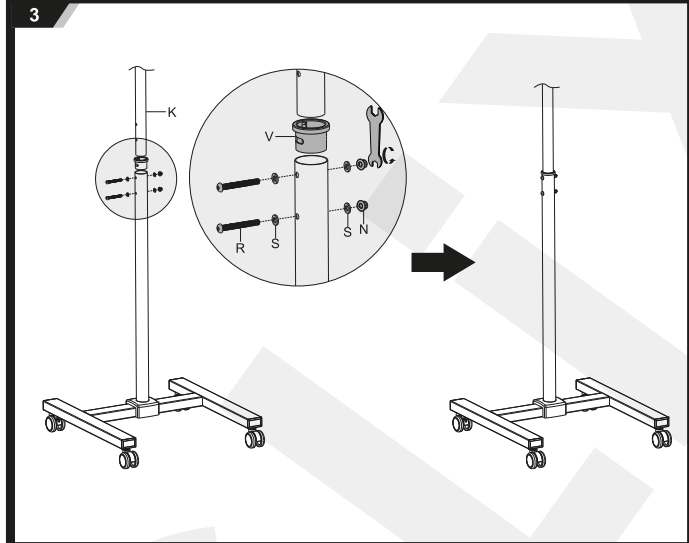

# MANUAL DE INSTALACIÓN

**SKU: SWF041**

- EN**  Read the entire instruction manual before you start installation and assembly. If you have any questions regarding any of the instructions or warnings, please contact your local distributor for assistance.
-  **CAUTION:** Use with products heavier than the rated weights indicated may result in instability causing possible injury.
- Mounts must be attached as specified in assembly instructions. Improper installation may result in damage or serious personal injury.
  - Safety gear and proper tools must be used. This product should only be installed by professionals.
  - Make sure that the supporting surface will safely support the combined weight of the equipment and all attached hardware and components.
  - Use the mounting screws provided and **DO NOT OVER TIGHTEN** mounting screws.
  - This product contains small items that could be a choking hazard if swallowed. Keep these items away from children.
  - This product is intended for indoor use only. Using this product outdoors could lead to product failure and personal injury.
- IMPORTANT:** Ensure that you have received all parts according to the component checklist prior to installation. If any parts are missing or faulty, telephone your local distributor for a replacement.
- MAINTENANCE:** Check that the bracket is secure and safe to use at regular intervals (at least every three months).