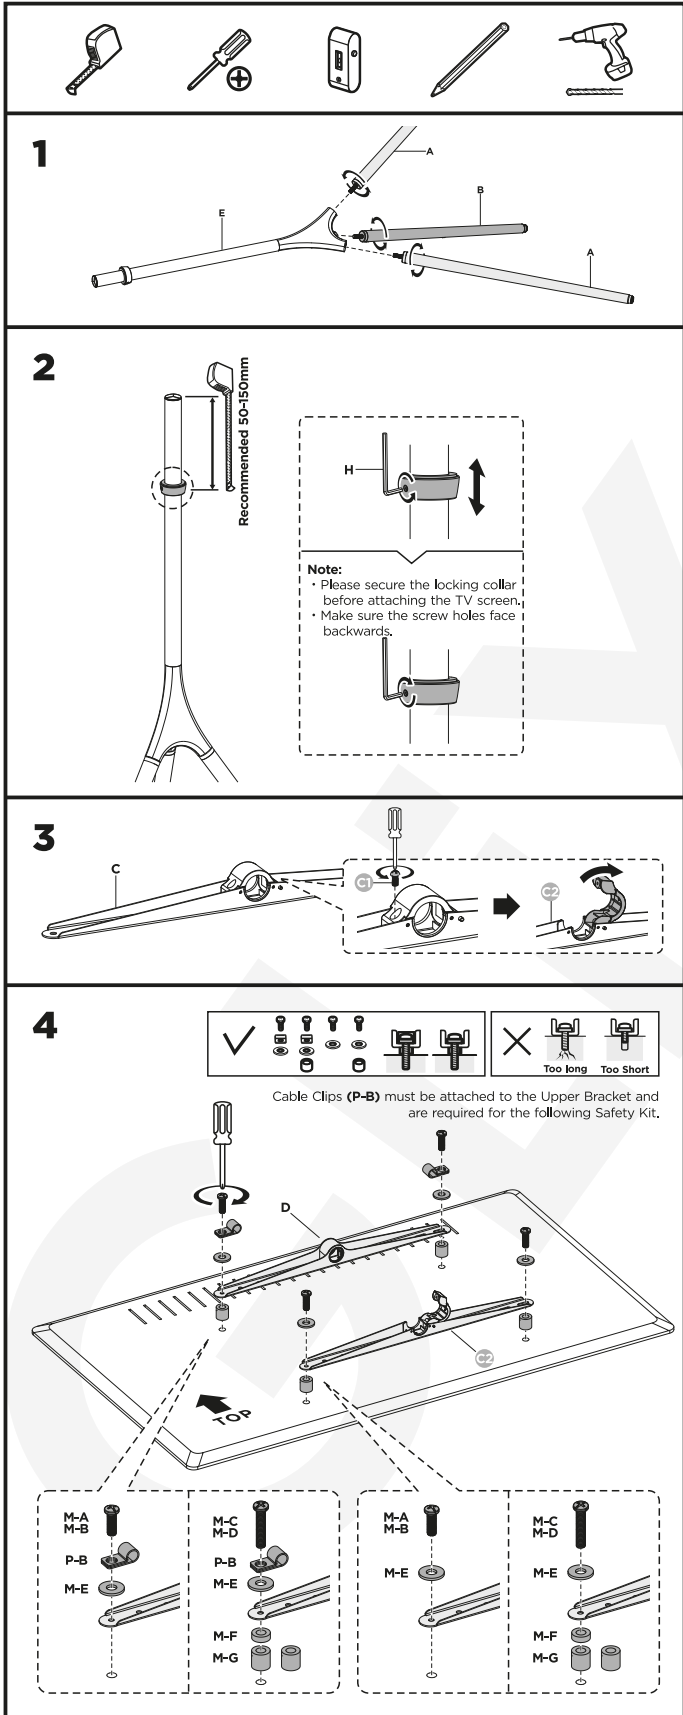

• Safety gear and proper tools must be used. This product should only be installed by professionals.

• Make sure that the supporting surface will safely support the combined weight of the equipment and all attached hardware and components.

7 To avoid TV falling, anti-fall wire rope should be installed.

To avoid TV falling, anti-fall wire rope should be installed.