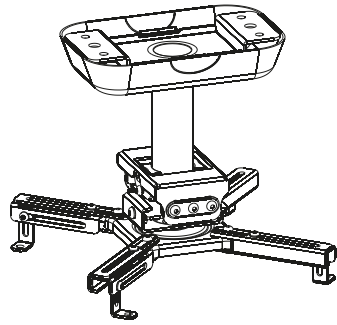

# MANUAL DE INSTALACIÓN

**SKU: PRB4724**

- EN  Read the entire instruction manual before you start installation and assembly. If you have any questions regarding any of the instructions or warnings, please contact your local distributor for assistance.
-  **CAUTION:** Use with products heavier than the rated weights indicated may result in instability causing possible injury.
- Mounts must be attached as specified in assembly instructions. Improper installation may result in damage or serious personal injury.
  - Safety gear and proper tools must be used. This product should only be installed by professionals.
  - Make sure that the supporting surface will safely support the combined weight of the equipment and all attached hardware and components.
  - Use the mounting screws provided and DO NOT OVER TIGHTEN mounting screws.
  - This product contains small items that could be a choking hazard if swallowed. Keep these items away from children.
  - This product is intended for indoor use only. Using this product outdoors could lead to product failure and personal injury.
- IMPORTANT:** Ensure that you have received all parts according to the component checklist prior to installation. If any parts are missing or faulty, telephone your local distributor for a replacement.
- MAINTENANCE:** Check that the bracket is secure and safe to use at regular intervals (at least every three months).

A (x1)

B (x1)

- |                  |                   |                       |                   |                   |                   |
|------------------|-------------------|-----------------------|-------------------|-------------------|-------------------|
| M3x8 (x4)<br>M-A | M4x10 (x4)<br>M-B | M5x10 (x4)<br>M-C     | M6x10 (x4)<br>M-D | M4x25 (x4)<br>M-E | M6x25 (x4)<br>M-F |
| D3 (x4)<br>M-G   | D4 (x4)<br>M-H    | D5 Ø5xØ12 (x4)<br>M-I | D6 (x4)<br>M-J    | M-K (x8)          |                   |