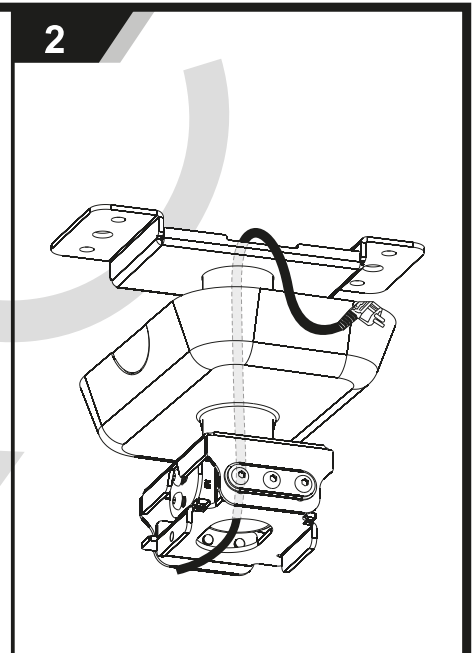

A (x1)

B (x1)

M3x8 (x4) M-A	M4x10 (x4) M-B	M5x10 (x4) M-C	M6x10 (x4) M-D	M4x25 (x4) M-E	M6x25 (x4) M-F
D3 (x4) M-G	D4 (x4) M-H	D5 Ø5xØ12 (x4) M-I	D6 (x4) M-J	M-K (x8)	

W-A (x4)	W-B (x4)
W-C (x4)