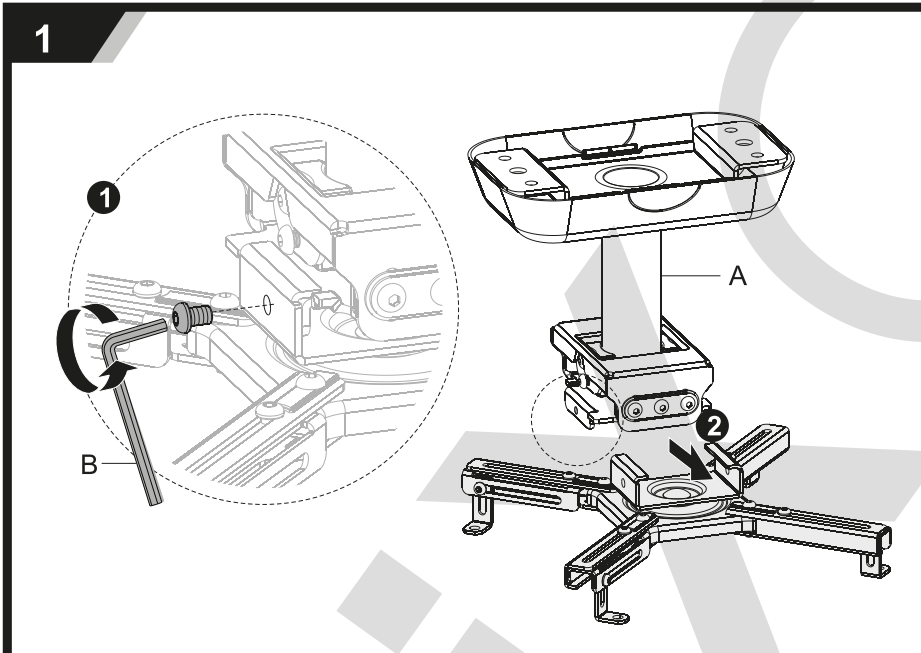

A (x1)

B (x1)

M3x8 (x4) M-A	M4x10 (x4) M-B	M5x10 (x4) M-C	M6x10 (x4) M-D	M4x25 (x4) M-E	M6x25 (x4) M-F
D3 (x4) M-G	D4 (x4) M-H	D5 Ø5xØ12 (x4) M-I	D6 (x4) M-J	M-K (x8)	

W-A (x4)	W-B (x4)
W-C (x4)