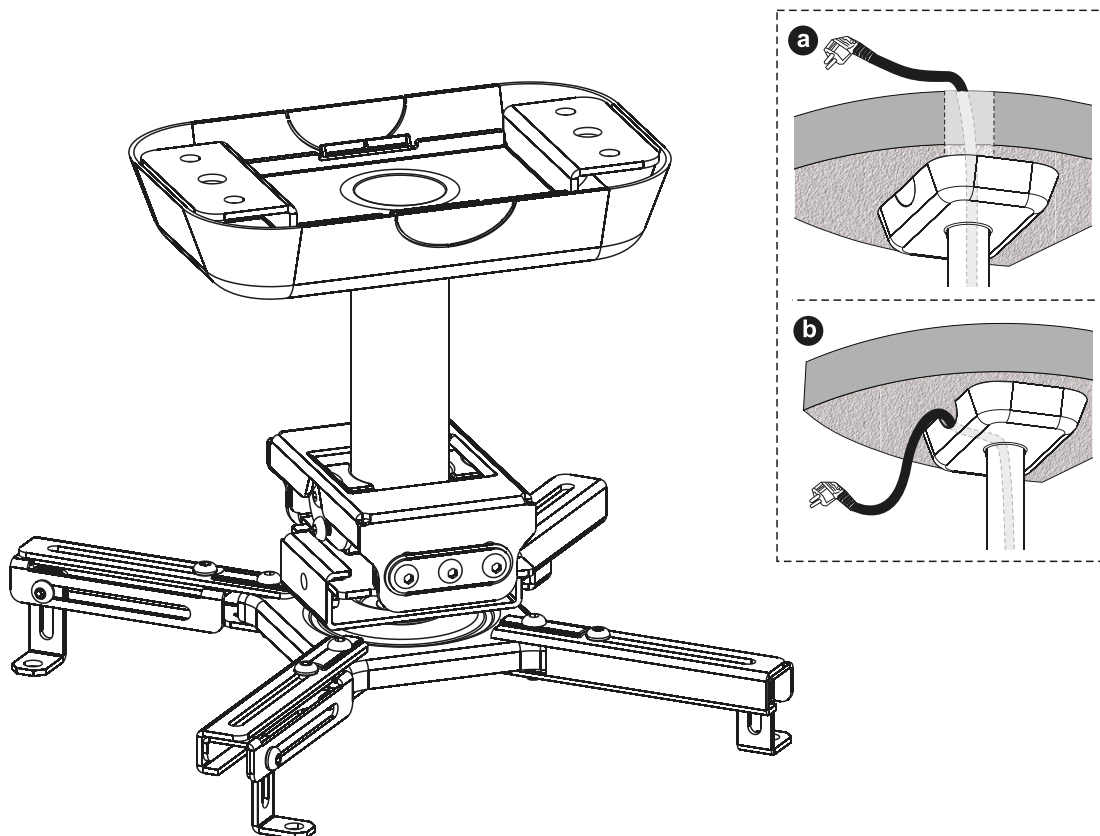

# MANUAL DE INSTALACIÓN

**SKU: PRB4724**

- EN  Read the entire instruction manual before you start installation and assembly. If you have any questions regarding any of the instructions or warnings, please contact your local distributor for assistance.
-  **CAUTION:** Use with products heavier than the rated weights indicated may result in instability causing possible injury.
- Mounts must be attached as specified in assembly instructions. Improper installation may result in damage or serious personal injury.
  - Safety gear and proper tools must be used. This product should only be installed by professionals.
  - Make sure that the supporting surface will safely support the combined weight of the equipment and all attached hardware and components.
  - Use the mounting screws provided and DO NOT OVER TIGHTEN mounting screws.
  - This product contains small items that could be a choking hazard if swallowed. Keep these items away from children.
  - This product is intended for indoor use only. Using this product outdoors could lead to product failure and personal injury.
- IMPORTANT:** Ensure that you have received all parts according to the component checklist prior to installation. If any parts are missing or faulty, telephone your local distributor for a replacement.
- MAINTENANCE:** Check that the bracket is secure and safe to use at regular intervals (at least every three months).

A (x1)

B (x1)

- |                  |                   |                       |                   |                   |                   |
|------------------|-------------------|-----------------------|-------------------|-------------------|-------------------|
| M3x8 (x4)<br>M-A | M4x10 (x4)<br>M-B | M5x10 (x4)<br>M-C     | M6x10 (x4)<br>M-D | M4x25 (x4)<br>M-E | M6x25 (x4)<br>M-F |
| D3 (x4)<br>M-G   | D4 (x4)<br>M-H    | D5 Ø5xØ12 (x4)<br>M-I | D6 (x4)<br>M-J    | M-K (x8)          |                   |