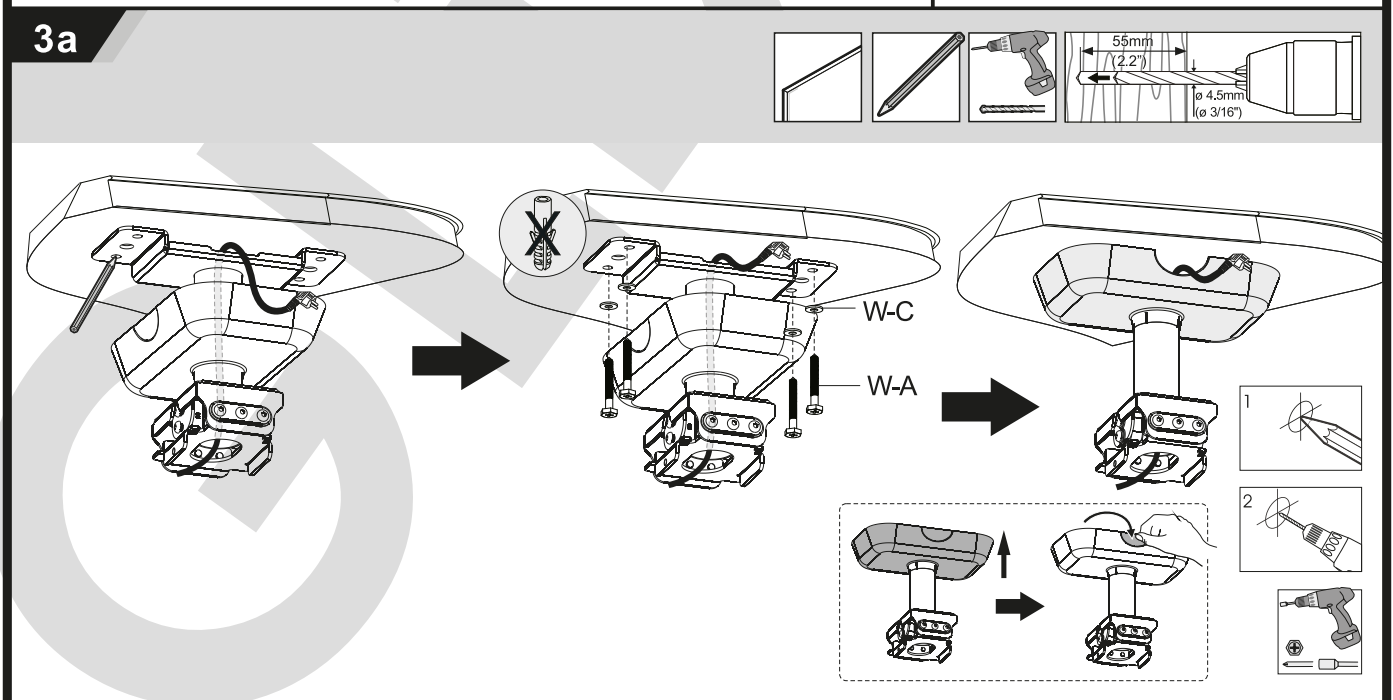

A (x1)

B (x1)

M3x8 (x4) M-A	M4x10 (x4) M-B	M5x10 (x4) M-C	M6x10 (x4) M-D	M4x25 (x4) M-E	M6x25 (x4) M-F
D3 (x4) M-G	D4 (x4) M-H	D5 Ø5xØ12 (x4) M-I	D6 (x4) M-J	M-K (x8)	

W-A (x4)	W-B (x4)
W-C (x4)