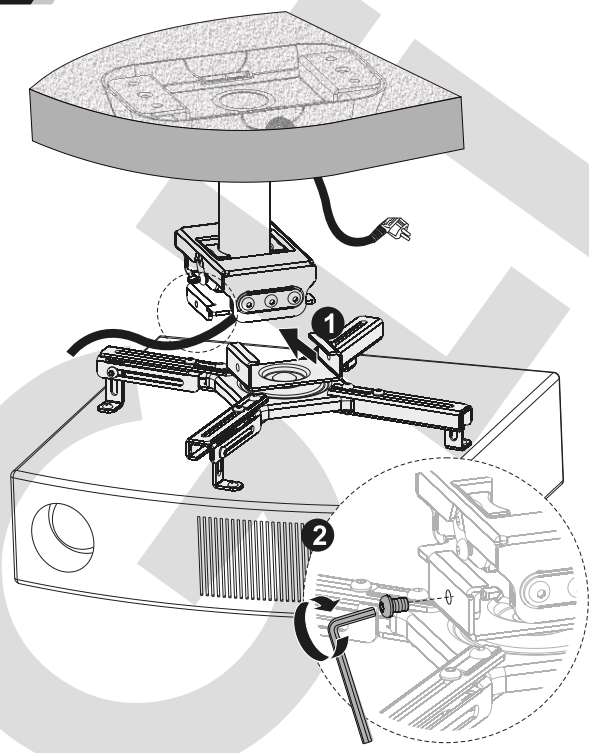

# MANUAL DE INSTALACIÓN

**SKU: PRB4724**

- EN  Read the entire instruction manual before you start installation and assembly. If you have any questions regarding any of the instructions or warnings, please contact your local distributor for assistance.
-  **CAUTION:** Use with products heavier than the rated weights indicated may result in instability causing possible injury.
- Mounts must be attached as specified in assembly instructions. Improper installation may result in damage or serious personal injury.
  - Safety gear and proper tools must be used. This product should only be installed by professionals.
  - Make sure that the supporting surface will safely support the combined weight of the equipment and all attached hardware and components.
  - Use the mounting screws provided and DO NOT OVER TIGHTEN mounting screws.
  - This product contains small items that could be a choking hazard if swallowed. Keep these items away from children.
  - This product is intended for indoor use only. Using this product outdoors could lead to product failure and personal injury.
- IMPORTANT:** Ensure that you have received all parts according to the component checklist prior to installation. If any parts are missing or faulty, telephone your local distributor for a replacement.
- MAINTENANCE:** Check that the bracket is secure and safe to use at regular intervals (at least every three months).

- |          |          |
|----------|----------|
| W-A (x4) | W-B (x4) |
| W-C (x4) |          |

3b

4

5

6