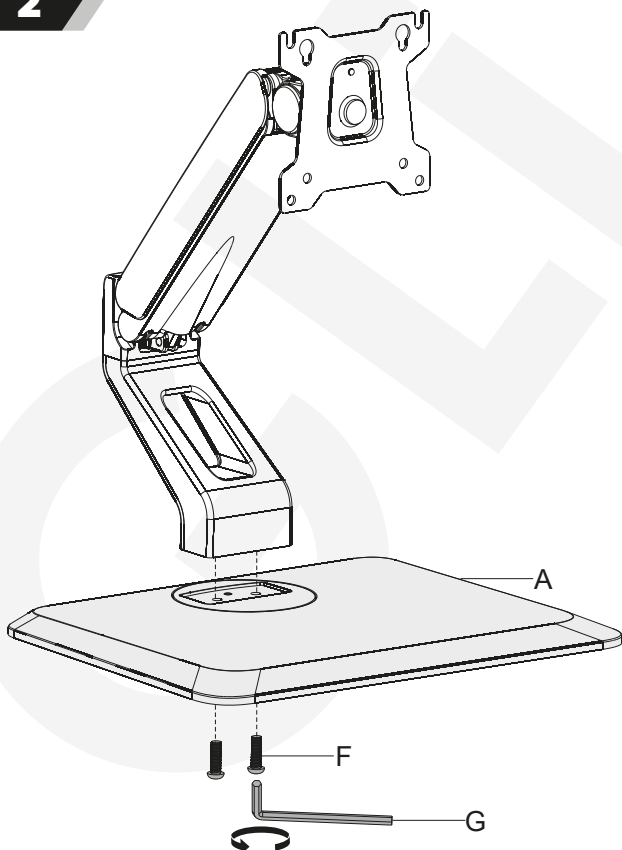

MANUAL DE INSTALACIÓN

SKU: MT35T01

- EN  Read the entire instruction manual before you start installation and assembly. If you have any questions regarding any of the instructions or warnings, please contact your local distributor for assistance.
-  **CAUTION:** Use with products heavier than the rated weights indicated may result in instability causing possible injury.
- Mounts must be attached as specified in assembly instructions. Improper installation may result in damage or serious personal injury.
 - Safety gear and proper tools must be used. This product should only be installed by professionals.
 - Make sure that the supporting surface will safely support the combined weight of the equipment and all attached hardware and components.
 - Use the mounting screws provided and DO NOT OVER TIGHTEN mounting screws.
 - This product contains small items that could be a choking hazard if swallowed. Keep these items away from children.
 - This product is intended for indoor use only. Using this product outdoors could lead to product failure and personal injury.
- IMPORTANT:** Ensure that you have received all parts according to the component checklist prior to installation. If any parts are missing or faulty, telephone your local distributor for a replacement.
- MAINTENANCE:** Check that the bracket is secure and safe to use at regular intervals (at least every three months).

A(x1)

B(x1)

C(x1)

D(x1)

M4x8 (x1)
E

M6x20 (x4)
F

4mm (x1)
G

6mm (x1)
H

-  M4x12(x4)
M-A
-  M5x12(x4)
M-B
-  D5(x4)
M-C

1

2

3

4

5

6

7