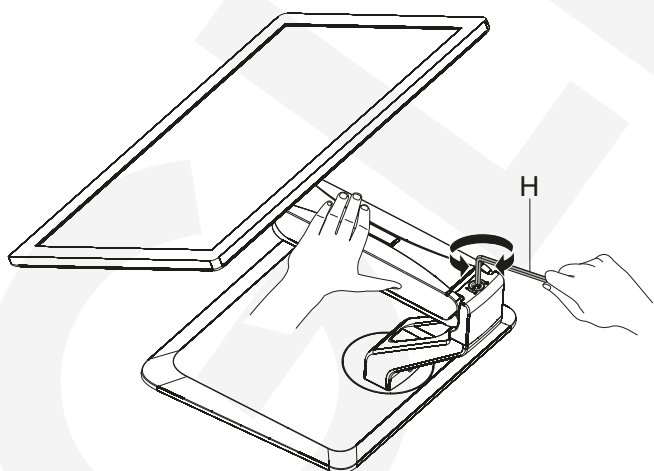

MANUAL DE INSTALACIÓN

SKU: MT35T01

- EN  Read the entire instruction manual before you start installation and assembly. If you have any questions regarding any of the instructions or warnings, please contact your local distributor for assistance.
-  **CAUTION:** Use with products heavier than the rated weights indicated may result in instability causing possible injury.
- Mounts must be attached as specified in assembly instructions. Improper installation may result in damage or serious personal injury.
 - Safety gear and proper tools must be used. This product should only be installed by professionals.
 - Make sure that the supporting surface will safely support the combined weight of the equipment and all attached hardware and components.
 - Use the mounting screws provided and DO NOT OVER TIGHTEN mounting screws.
 - This product contains small items that could be a choking hazard if swallowed. Keep these items away from children.
 - This product is intended for indoor use only. Using this product outdoors could lead to product failure and personal injury.
- IMPORTANT:** Ensure that you have received all parts according to the component checklist prior to installation. If any parts are missing or faulty, telephone your local distributor for a replacement.
- MAINTENANCE:** Check that the bracket is secure and safe to use at regular intervals (at least every three months).

-  M4x12(x4)
M-A
-  M5x12(x4)
M-B
-  D5(x4)
M-C

1

2

3

4

5

6

7