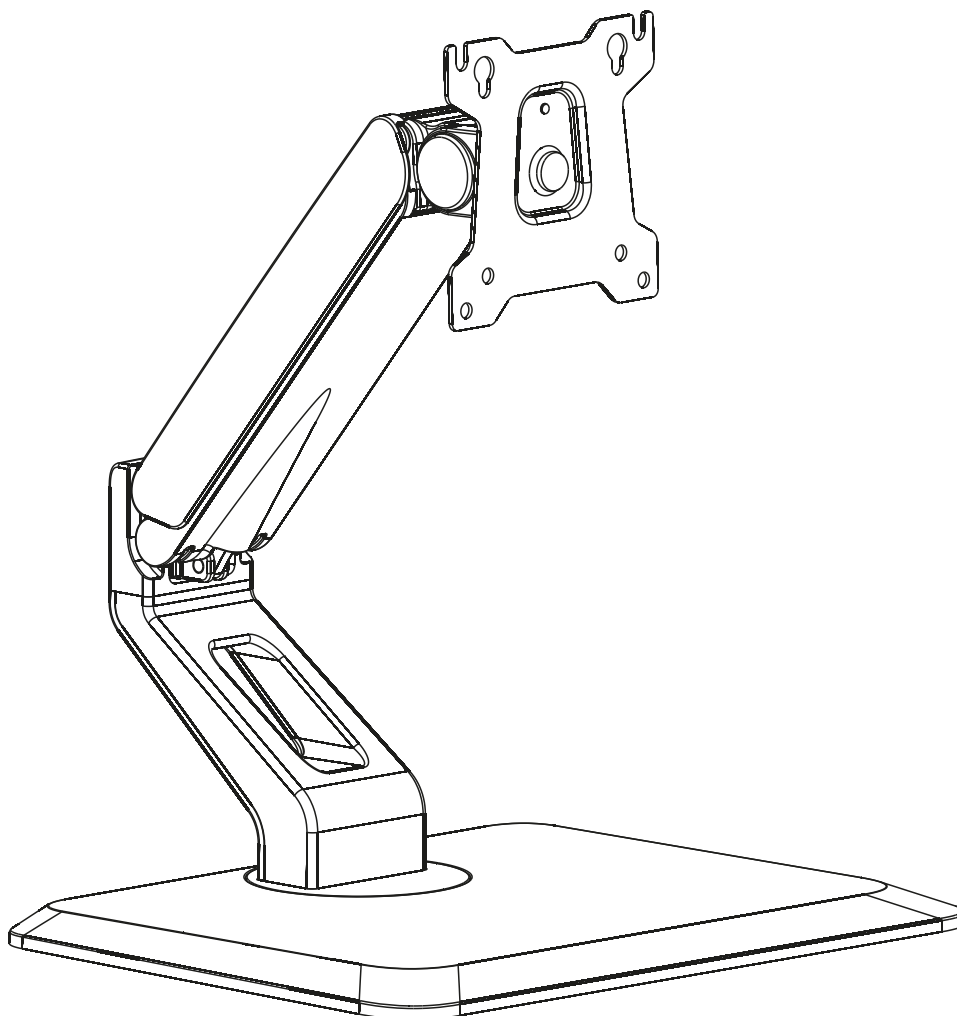

MANUAL DE INSTALACIÓN

SKU: MT35T01

- EN  Read the entire instruction manual before you start installation and assembly. If you have any questions regarding any of the instructions or warnings, please contact your local distributor for assistance.
-  **CAUTION:** Use with products heavier than the rated weights indicated may result in instability causing possible injury.
- Mounts must be attached as specified in assembly instructions. Improper installation may result in damage or serious personal injury.
 - Safety gear and proper tools must be used. This product should only be installed by professionals.
 - Make sure that the supporting surface will safely support the combined weight of the equipment and all attached hardware and components.
 - Use the mounting screws provided and DO NOT OVER TIGHTEN mounting screws.
 - This product contains small items that could be a choking hazard if swallowed. Keep these items away from children.
 - This product is intended for indoor use only. Using this product outdoors could lead to product failure and personal injury.
- IMPORTANT:** Ensure that you have received all parts according to the component checklist prior to installation. If any parts are missing or faulty, telephone your local distributor for a replacement.
- MAINTENANCE:** Check that the bracket is secure and safe to use at regular intervals (at least every three months).

A(x1)

B(x1)

C(x1)

D(x1)

M4x8 (x1)
E

M6x20 (x4)
F

4mm (x1)
G

6mm (x1)
H

-  M4x12(x4)
M-A
-  M5x12(x4)
M-B
-  D5(x4)
M-C

1

2

3

4

5

6

7