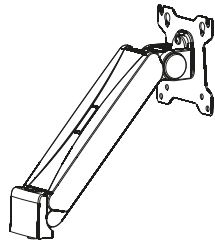

MANUAL DE INSTALACIÓN

SKU: MT35T01

- EN  Read the entire instruction manual before you start installation and assembly. If you have any questions regarding any of the instructions or warnings, please contact your local distributor for assistance.
-  **CAUTION:** Use with products heavier than the rated weights indicated may result in instability causing possible injury.
- Mounts must be attached as specified in assembly instructions. Improper installation may result in damage or serious personal injury.
 - Safety gear and proper tools must be used. This product should only be installed by professionals.
 - Make sure that the supporting surface will safely support the combined weight of the equipment and all attached hardware and components.
 - Use the mounting screws provided and DO NOT OVER TIGHTEN mounting screws.
 - This product contains small items that could be a choking hazard if swallowed. Keep these items away from children.
 - This product is intended for indoor use only. Using this product outdoors could lead to product failure and personal injury.
- IMPORTANT:** Ensure that you have received all parts according to the component checklist prior to installation. If any parts are missing or faulty, telephone your local distributor for a replacement.
- MAINTENANCE:** Check that the bracket is secure and safe to use at regular intervals (at least every three months).

A(x1)

B(x1)

C(x1)

D(x1)

M4x8 (x1)
E

M6x20 (x4)
F

4mm (x1)
G

6mm (x1)
H

-  M4x12(x4)
M-A
-  M5x12(x4)
M-B
-  D5(x4)
M-C

1

2

3

4

5

6

7