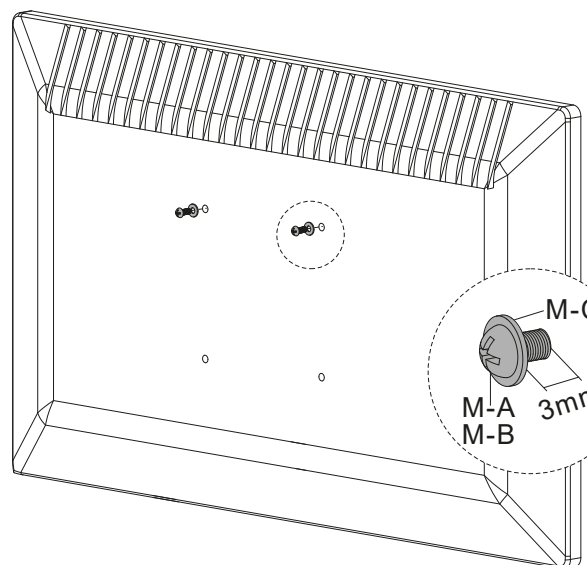

MANUAL DE INSTALACIÓN

SKU: MT35T01

- EN  Read the entire instruction manual before you start installation and assembly. If you have any questions regarding any of the instructions or warnings, please contact your local distributor for assistance.
-  **CAUTION:** Use with products heavier than the rated weights indicated may result in instability causing possible injury.
- Mounts must be attached as specified in assembly instructions. Improper installation may result in damage or serious personal injury.
 - Safety gear and proper tools must be used. This product should only be installed by professionals.
 - Make sure that the supporting surface will safely support the combined weight of the equipment and all attached hardware and components.
 - Use the mounting screws provided and DO NOT OVER TIGHTEN mounting screws.
 - This product contains small items that could be a choking hazard if swallowed. Keep these items away from children.
 - This product is intended for indoor use only. Using this product outdoors could lead to product failure and personal injury.
- IMPORTANT:** Ensure that you have received all parts according to the component checklist prior to installation. If any parts are missing or faulty, telephone your local distributor for a replacement.
- MAINTENANCE:** Check that the bracket is secure and safe to use at regular intervals (at least every three months).

-  M4x12(x4)
M-A
-  M5x12(x4)
M-B
-  D5(x4)
M-C

1

2

3

4

5

6

7