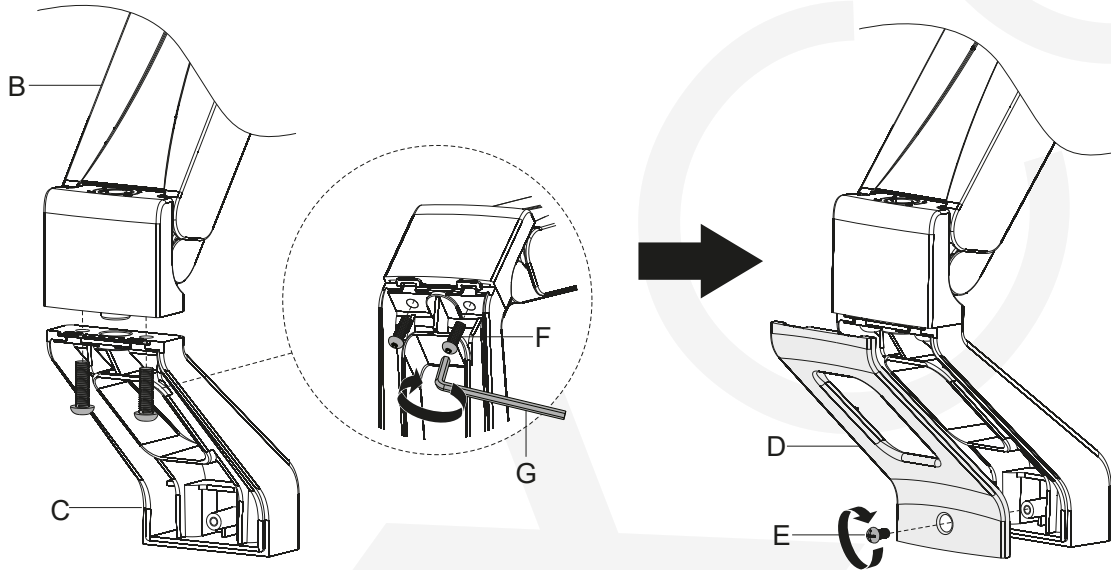

MANUAL DE INSTALACIÓN

SKU: MT35T01

- EN  Read the entire instruction manual before you start installation and assembly. If you have any questions regarding any of the instructions or warnings, please contact your local distributor for assistance.
-  **CAUTION:** Use with products heavier than the rated weights indicated may result in instability causing possible injury.
- Mounts must be attached as specified in assembly instructions. Improper installation may result in damage or serious personal injury.
 - Safety gear and proper tools must be used. This product should only be installed by professionals.
 - Make sure that the supporting surface will safely support the combined weight of the equipment and all attached hardware and components.
 - Use the mounting screws provided and DO NOT OVER TIGHTEN mounting screws.
 - This product contains small items that could be a choking hazard if swallowed. Keep these items away from children.
 - This product is intended for indoor use only. Using this product outdoors could lead to product failure and personal injury.
- IMPORTANT:** Ensure that you have received all parts according to the component checklist prior to installation. If any parts are missing or faulty, telephone your local distributor for a replacement.
- MAINTENANCE:** Check that the bracket is secure and safe to use at regular intervals (at least every three months).

A(x1)

B(x1)

C(x1)

D(x1)

M4x8 (x1)
E

M6x20 (x4)
F

4mm (x1)
G

6mm (x1)
H

-  M4x12(x4)
M-A
-  M5x12(x4)
M-B
-  D5(x4)
M-C

1

2

3

4

5

6

7