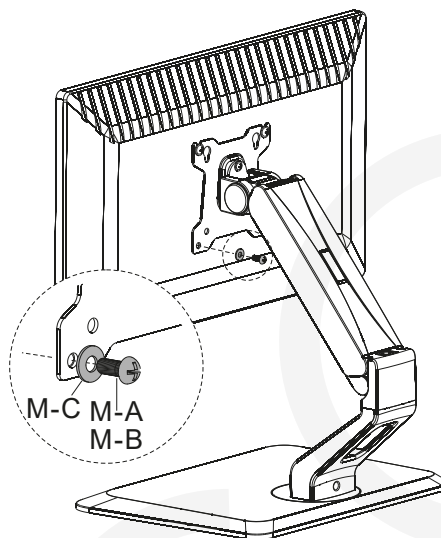

MANUAL DE INSTALACIÓN

SKU: MT35T01

- EN  Read the entire instruction manual before you start installation and assembly. If you have any questions regarding any of the instructions or warnings, please contact your local distributor for assistance.
-  **CAUTION:** Use with products heavier than the rated weights indicated may result in instability causing possible injury.
- Mounts must be attached as specified in assembly instructions. Improper installation may result in damage or serious personal injury.
 - Safety gear and proper tools must be used. This product should only be installed by professionals.
 - Make sure that the supporting surface will safely support the combined weight of the equipment and all attached hardware and components.
 - Use the mounting screws provided and DO NOT OVER TIGHTEN mounting screws.
 - This product contains small items that could be a choking hazard if swallowed. Keep these items away from children.
 - This product is intended for indoor use only. Using this product outdoors could lead to product failure and personal injury.
- IMPORTANT:** Ensure that you have received all parts according to the component checklist prior to installation. If any parts are missing or faulty, telephone your local distributor for a replacement.
- MAINTENANCE:** Check that the bracket is secure and safe to use at regular intervals (at least every three months).

-  M4x12(x4)
M-A
-  M5x12(x4)
M-B
-  D5(x4)
M-C

1

2

3

4

5

6

7