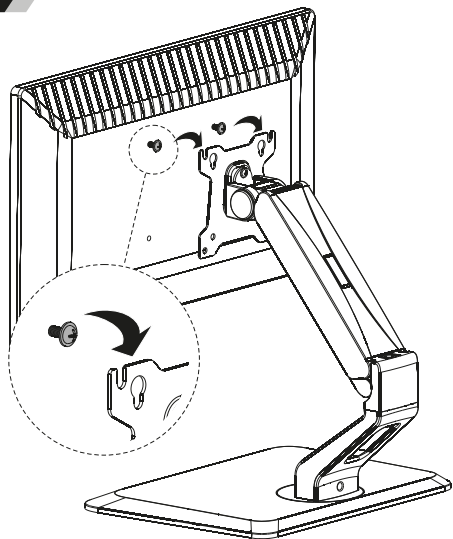

MANUAL DE INSTALACIÓN

SKU: MT35T01

- EN  Read the entire instruction manual before you start installation and assembly. If you have any questions regarding any of the instructions or warnings, please contact your local distributor for assistance.
-  **CAUTION:** Use with products heavier than the rated weights indicated may result in instability causing possible injury.
- Mounts must be attached as specified in assembly instructions. Improper installation may result in damage or serious personal injury.
 - Safety gear and proper tools must be used. This product should only be installed by professionals.
 - Make sure that the supporting surface will safely support the combined weight of the equipment and all attached hardware and components.
 - Use the mounting screws provided and DO NOT OVER TIGHTEN mounting screws.
 - This product contains small items that could be a choking hazard if swallowed. Keep these items away from children.
 - This product is intended for indoor use only. Using this product outdoors could lead to product failure and personal injury.
- IMPORTANT:** Ensure that you have received all parts according to the component checklist prior to installation. If any parts are missing or faulty, telephone your local distributor for a replacement.
- MAINTENANCE:** Check that the bracket is secure and safe to use at regular intervals (at least every three months).

-  M4x12(x4)
M-A
-  M5x12(x4)
M-B
-  D5(x4)
M-C

1

2

3

4

5

6

7