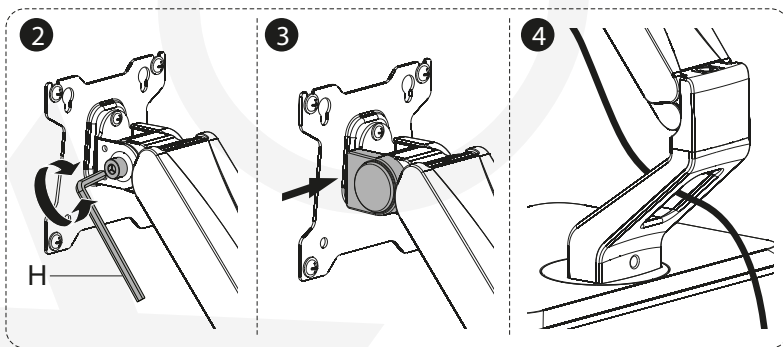

MANUAL DE INSTALACIÓN

SKU: MT35T01

- EN  Read the entire instruction manual before you start installation and assembly. If you have any questions regarding any of the instructions or warnings, please contact your local distributor for assistance.
-  **CAUTION:** Use with products heavier than the rated weights indicated may result in instability causing possible injury.
- Mounts must be attached as specified in assembly instructions. Improper installation may result in damage or serious personal injury.
 - Safety gear and proper tools must be used. This product should only be installed by professionals.
 - Make sure that the supporting surface will safely support the combined weight of the equipment and all attached hardware and components.
 - Use the mounting screws provided and DO NOT OVER TIGHTEN mounting screws.
 - This product contains small items that could be a choking hazard if swallowed. Keep these items away from children.
 - This product is intended for indoor use only. Using this product outdoors could lead to product failure and personal injury.
- IMPORTANT:** Ensure that you have received all parts according to the component checklist prior to installation. If any parts are missing or faulty, telephone your local distributor for a replacement.
- MAINTENANCE:** Check that the bracket is secure and safe to use at regular intervals (at least every three months).

-  M4x12(x4)
M-A
-  M5x12(x4)
M-B
-  D5(x4)
M-C

1

2

3

4

5

6

7