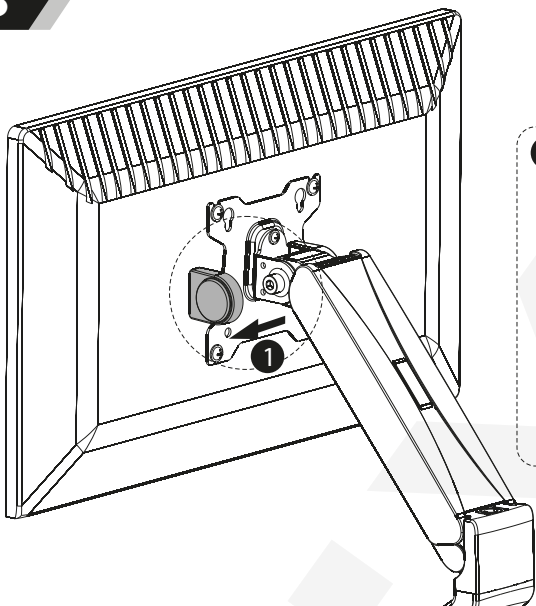

MANUAL DE INSTALACIÓN

SKU: MT35T01

- EN  Read the entire instruction manual before you start installation and assembly. If you have any questions regarding any of the instructions or warnings, please contact your local distributor for assistance.
-  **CAUTION:** Use with products heavier than the rated weights indicated may result in instability causing possible injury.
- Mounts must be attached as specified in assembly instructions. Improper installation may result in damage or serious personal injury.
 - Safety gear and proper tools must be used. This product should only be installed by professionals.
 - Make sure that the supporting surface will safely support the combined weight of the equipment and all attached hardware and components.
 - Use the mounting screws provided and DO NOT OVER TIGHTEN mounting screws.
 - This product contains small items that could be a choking hazard if swallowed. Keep these items away from children.
 - This product is intended for indoor use only. Using this product outdoors could lead to product failure and personal injury.
- IMPORTANT:** Ensure that you have received all parts according to the component checklist prior to installation. If any parts are missing or faulty, telephone your local distributor for a replacement.
- MAINTENANCE:** Check that the bracket is secure and safe to use at regular intervals (at least every three months).

-  M4x12(x4)
M-A
-  M5x12(x4)
M-B
-  D5(x4)
M-C

1

2

3

4

5

6

7