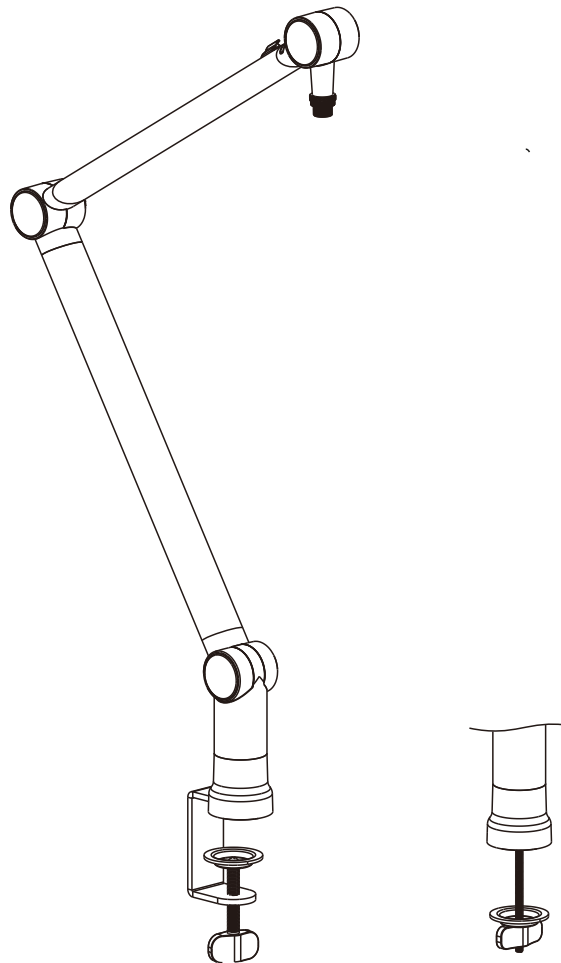

MANUAL DE INSTALACIÓN

SKU: MIC061

- EN**  Read the entire instruction manual before you start installation and assembly. If you have any questions regarding any of the instructions or warnings, please contact your local distributor for assistance.
-  **CAUTION:** Use with products heavier than the rated weights indicated may result in instability causing possible injury.
- Mounts must be attached as specified in assembly instructions. Improper installation may result in damage or serious personal injury.
 - Safety gear and proper tools must be used. This product should only be installed by professionals.
 - Make sure that the supporting surface will safely support the combined weight of the equipment and all attached hardware and components.
 - Use the mounting screws provided and DO NOT OVER TIGHTEN mounting screws.
 - This product contains small items that could be a choking hazard if swallowed. Keep these items away from children.
 - This product is intended for indoor use only. Using this product outdoors could lead to product failure and personal injury.
- IMPORTANT:** Ensure that you have received all parts according to the component checklist prior to installation. If any parts are missing or faulty, telephone your local distributor for a replacement.
- MAINTENANCE:** Check that the bracket is secure and safe to use at regular intervals (at least every three months).