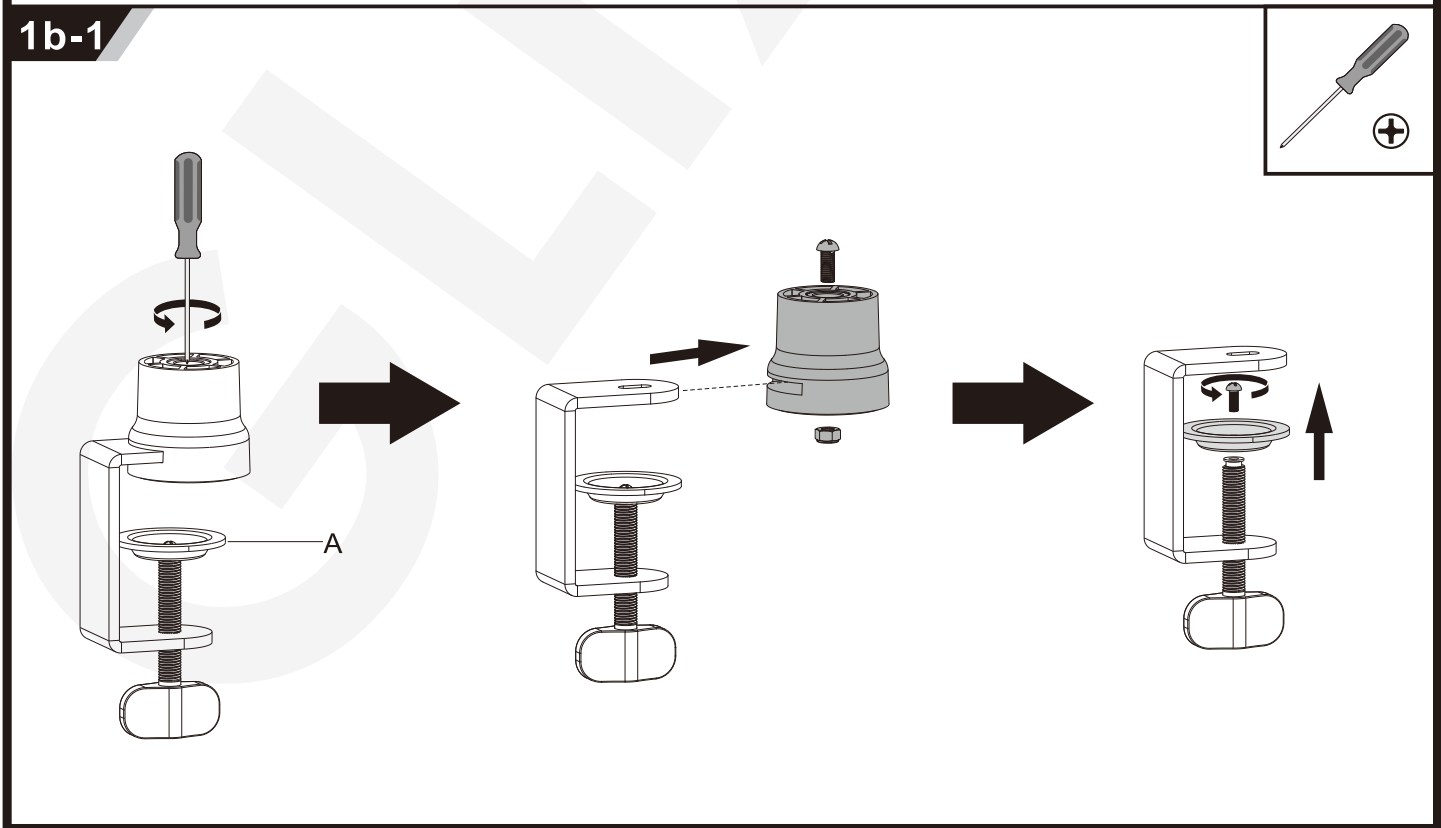

MANUAL DE INSTALACIÓN

SKU: MIC061

- EN**  Read the entire instruction manual before you start installation and assembly. If you have any questions regarding any of the instructions or warnings, please contact your local distributor for assistance.
-  **CAUTION:** Use with products heavier than the rated weights indicated may result in instability causing possible injury.
- Mounts must be attached as specified in assembly instructions. Improper installation may result in damage or serious personal injury.
 - Safety gear and proper tools must be used. This product should only be installed by professionals.
 - Make sure that the supporting surface will safely support the combined weight of the equipment and all attached hardware and components.
 - Use the mounting screws provided and DO NOT OVER TIGHTEN mounting screws.
 - This product contains small items that could be a choking hazard if swallowed. Keep these items away from children.
 - This product is intended for indoor use only. Using this product outdoors could lead to product failure and personal injury.
- IMPORTANT:** Ensure that you have received all parts according to the component checklist prior to installation. If any parts are missing or faulty, telephone your local distributor for a replacement.
- MAINTENANCE:** Check that the bracket is secure and safe to use at regular intervals (at least every three months).