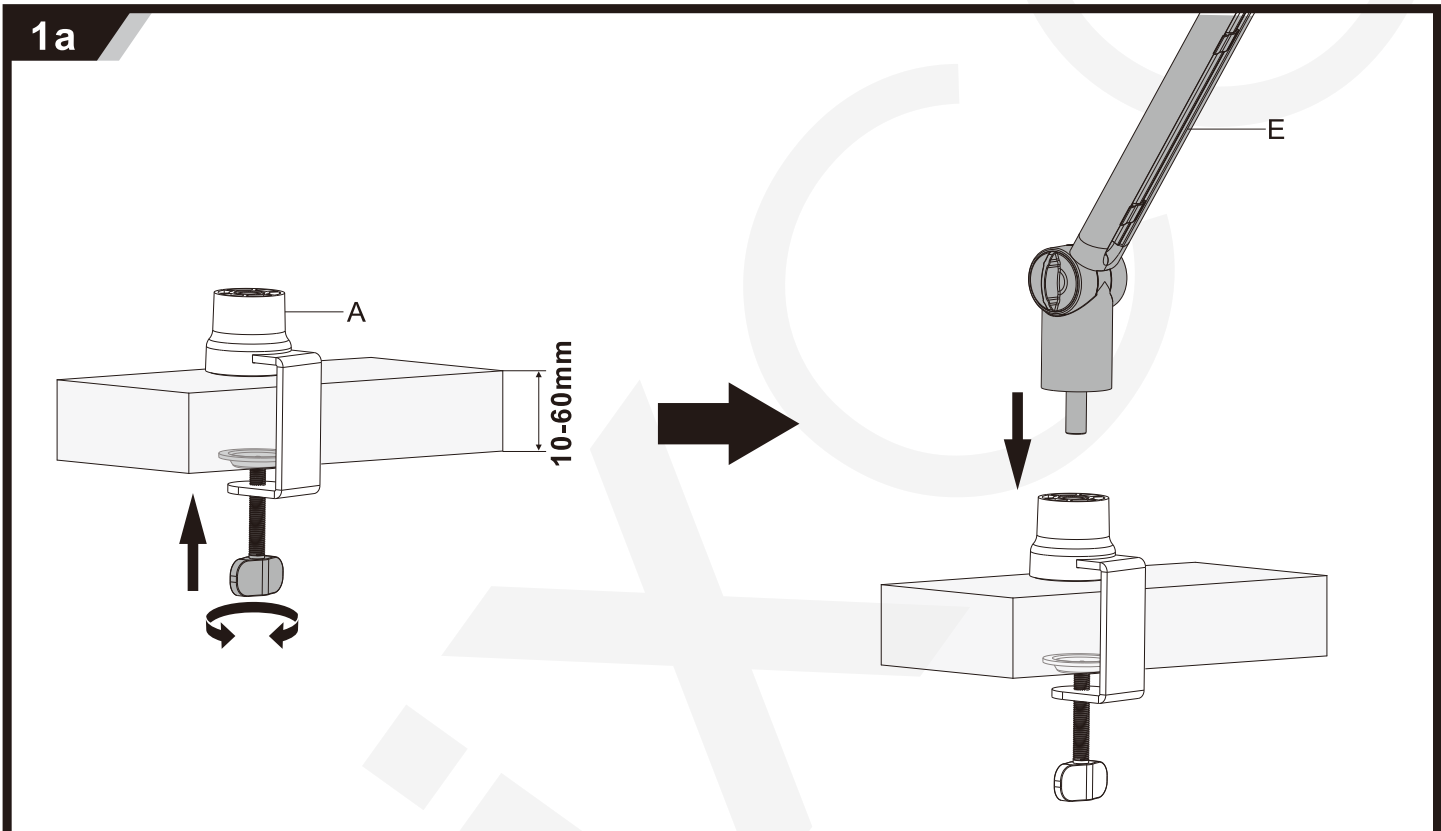

MANUAL DE INSTALACIÓN

SKU: MIC061

- EN**  Read the entire instruction manual before you start installation and assembly. If you have any questions regarding any of the instructions or warnings, please contact your local distributor for assistance.
-  **CAUTION:** Use with products heavier than the rated weights indicated may result in instability causing possible injury.
- Mounts must be attached as specified in assembly instructions. Improper installation may result in damage or serious personal injury.
 - Safety gear and proper tools must be used. This product should only be installed by professionals.
 - Make sure that the supporting surface will safely support the combined weight of the equipment and all attached hardware and components.
 - Use the mounting screws provided and DO NOT OVER TIGHTEN mounting screws.
 - This product contains small items that could be a choking hazard if swallowed. Keep these items away from children.
 - This product is intended for indoor use only. Using this product outdoors could lead to product failure and personal injury.
- IMPORTANT:** Ensure that you have received all parts according to the component checklist prior to installation. If any parts are missing or faulty, telephone your local distributor for a replacement.
- MAINTENANCE:** Check that the bracket is secure and safe to use at regular intervals (at least every three months).