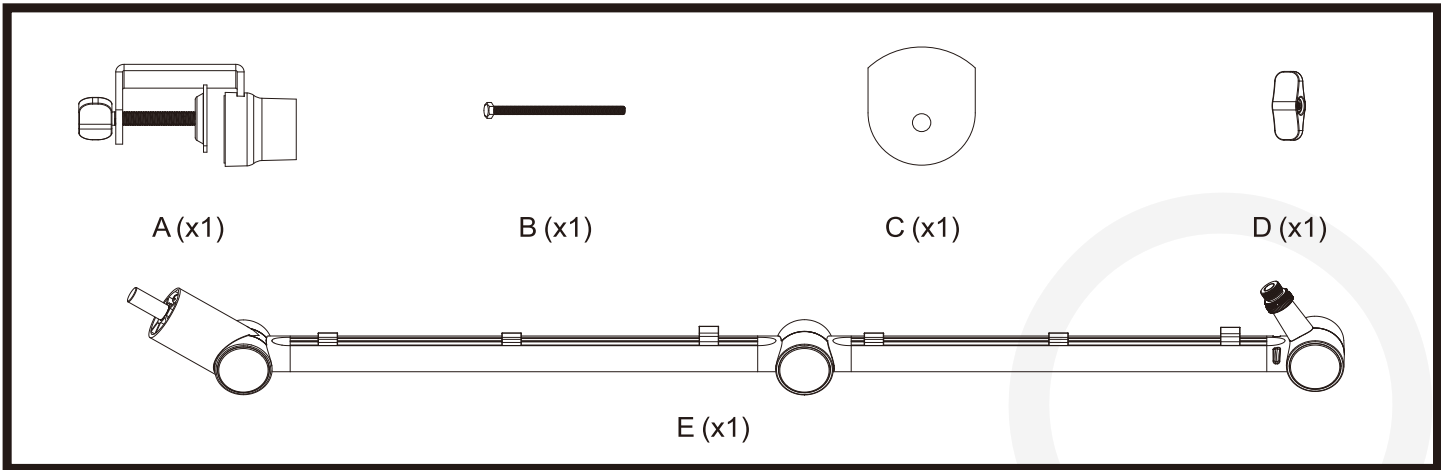

MANUAL DE INSTALACIÓN

SKU: MIC061

- EN**  Read the entire instruction manual before you start installation and assembly. If you have any questions regarding any of the instructions or warnings, please contact your local distributor for assistance.
-  **CAUTION:** Use with products heavier than the rated weights indicated may result in instability causing possible injury.
- Mounts must be attached as specified in assembly instructions. Improper installation may result in damage or serious personal injury.
 - Safety gear and proper tools must be used. This product should only be installed by professionals.
 - Make sure that the supporting surface will safely support the combined weight of the equipment and all attached hardware and components.
 - Use the mounting screws provided and DO NOT OVER TIGHTEN mounting screws.
 - This product contains small items that could be a choking hazard if swallowed. Keep these items away from children.
 - This product is intended for indoor use only. Using this product outdoors could lead to product failure and personal injury.
- IMPORTANT:** Ensure that you have received all parts according to the component checklist prior to installation. If any parts are missing or faulty, telephone your local distributor for a replacement.
- MAINTENANCE:** Check that the bracket is secure and safe to use at regular intervals (at least every three months).