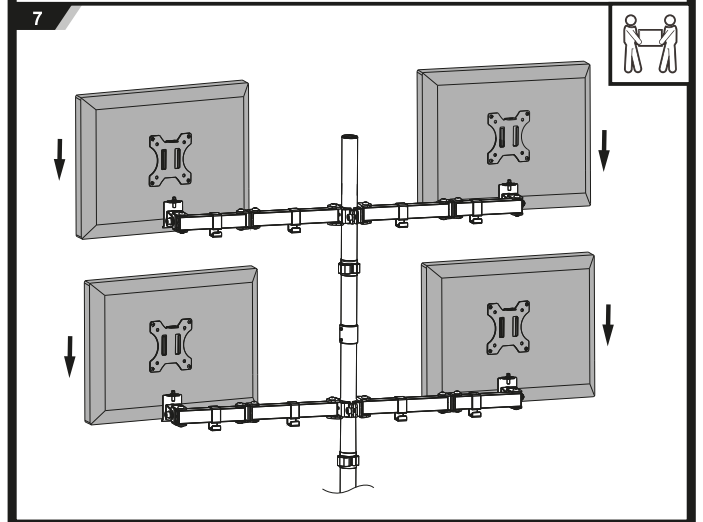

MANUAL DE INSTALACIÓN

SKU: M4T048N

- EN**  Read the entire instruction manual before you start installation and assembly. If you have any questions regarding any of the instructions or warnings, please contact your local distributor for assistance.
- CAUTION:** Use with products heavier than the rated weights indicated may result in instability causing possible injury.
- Mounts must be attached as specified in assembly instructions. Improper installation may result in damage or serious personal injury.
 - Safety gear and proper tools must be used. This product should only be installed by professionals.
 - Make sure that the supporting surface will safely support the combined weight of the equipment and all attached hardware and components.
 - Use the mounting screws provided and DO NOT OVER TIGHTEN mounting screws.
 - This product contains small items that could be a choking hazard if swallowed. Keep these items away from children.
 - This product is intended for indoor use only. Using this product outdoors could lead to product failure and personal injury.
- IMPORTANT:** Ensure that you have received all parts according to the component checklist prior to installation. If any parts are missing or faulty, telephone your local distributor for a replacement.
- MAINTENANCE:** Check that the bracket is secure and safe to use at regular intervals (at least every three months).