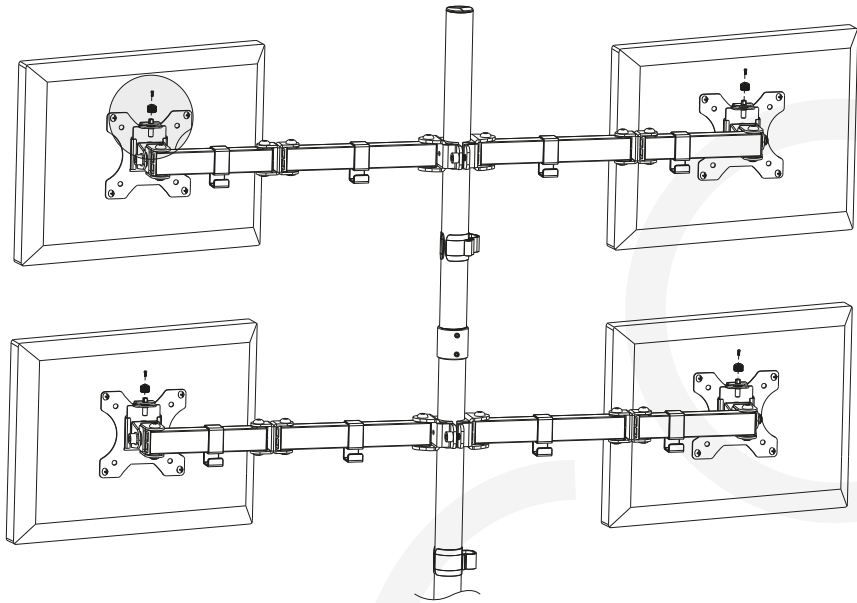

MANUAL DE INSTALACIÓN

SKU: M4T048N

- EN**  Read the entire instruction manual before you start installation and assembly. If you have any questions regarding any of the instructions or warnings, please contact your local distributor for assistance.
- CAUTION:** Use with products heavier than the rated weights indicated may result in instability causing possible injury.
- Mounts must be attached as specified in assembly instructions. Improper installation may result in damage or serious personal injury.
 - Safety gear and proper tools must be used. This product should only be installed by professionals.
 - Make sure that the supporting surface will safely support the combined weight of the equipment and all attached hardware and components.
 - Use the mounting screws provided and DO NOT OVER TIGHTEN mounting screws.
 - This product contains small items that could be a choking hazard if swallowed. Keep these items away from children.
 - This product is intended for indoor use only. Using this product outdoors could lead to product failure and personal injury.
- IMPORTANT:** Ensure that you have received all parts according to the component checklist prior to installation. If any parts are missing or faulty, telephone your local distributor for a replacement.
- MAINTENANCE:** Check that the bracket is secure and safe to use at regular intervals (at least every three months).

8

9

10

11

12