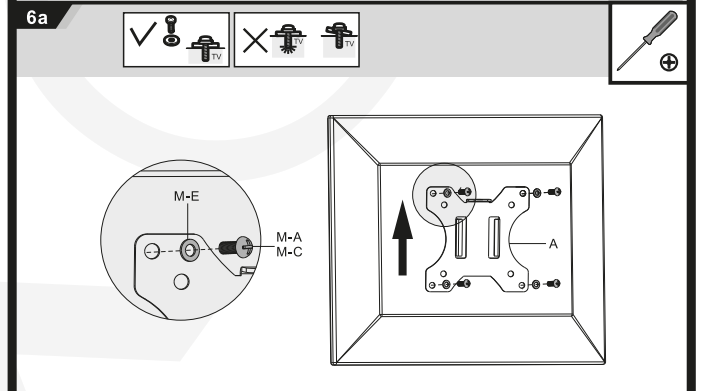

MANUAL DE INSTALACIÓN

SKU: M4T048N

- EN**  Read the entire instruction manual before you start installation and assembly. If you have any questions regarding any of the instructions or warnings, please contact your local distributor for assistance.
- CAUTION:** Use with products heavier than the rated weights indicated may result in instability causing possible injury.
- Mounts must be attached as specified in assembly instructions. Improper installation may result in damage or serious personal injury.
 - Safety gear and proper tools must be used. This product should only be installed by professionals.
 - Make sure that the supporting surface will safely support the combined weight of the equipment and all attached hardware and components.
 - Use the mounting screws provided and DO NOT OVER TIGHTEN mounting screws.
 - This product contains small items that could be a choking hazard if swallowed. Keep these items away from children.
 - This product is intended for indoor use only. Using this product outdoors could lead to product failure and personal injury.
- IMPORTANT:** Ensure that you have received all parts according to the component checklist prior to installation. If any parts are missing or faulty, telephone your local distributor for a replacement.
- MAINTENANCE:** Check that the bracket is secure and safe to use at regular intervals (at least every three months).