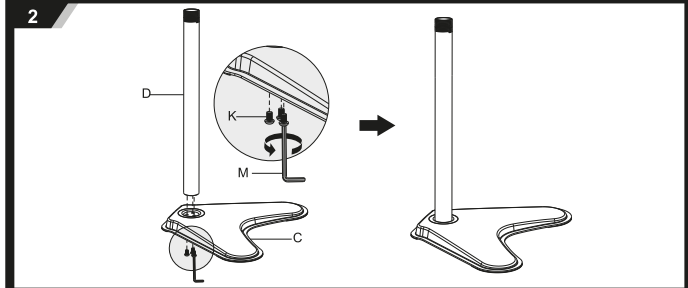

MANUAL DE INSTALACIÓN

SKU: M4T048N

- EN**  Read the entire instruction manual before you start installation and assembly. If you have any questions regarding any of the instructions or warnings, please contact your local distributor for assistance.
- CAUTION:** Use with products heavier than the rated weights indicated may result in instability causing possible injury.
- Mounts must be attached as specified in assembly instructions. Improper installation may result in damage or serious personal injury.
 - Safety gear and proper tools must be used. This product should only be installed by professionals.
 - Make sure that the supporting surface will safely support the combined weight of the equipment and all attached hardware and components.
 - Use the mounting screws provided and DO NOT OVER TIGHTEN mounting screws.
 - This product contains small items that could be a choking hazard if swallowed. Keep these items away from children.
 - This product is intended for indoor use only. Using this product outdoors could lead to product failure and personal injury.
- IMPORTANT:** Ensure that you have received all parts according to the component checklist prior to installation. If any parts are missing or faulty, telephone your local distributor for a replacement.
- MAINTENANCE:** Check that the bracket is secure and safe to use at regular intervals (at least every three months).