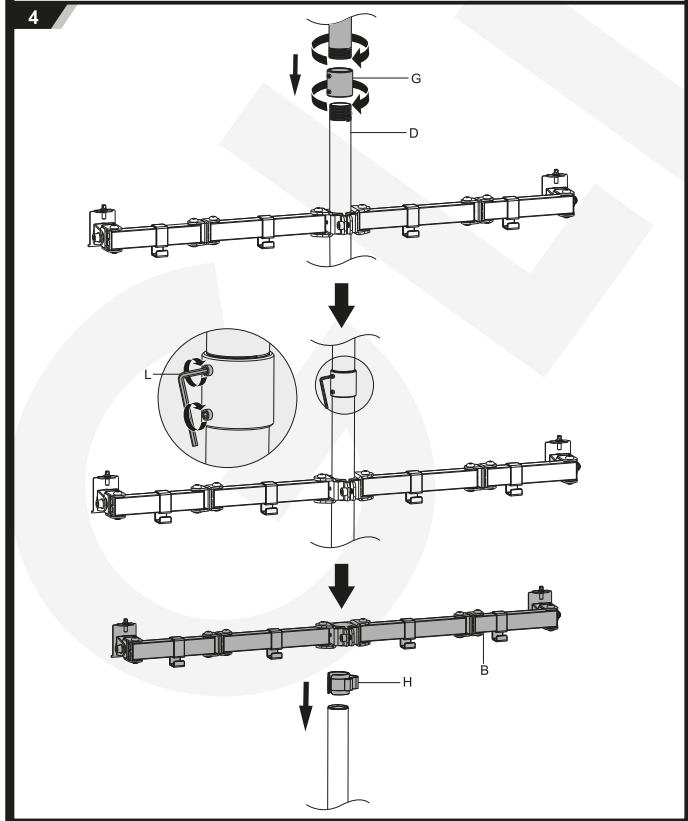

MANUAL DE INSTALACIÓN

SKU: M4T048N

- EN**  Read the entire instruction manual before you start installation and assembly. If you have any questions regarding any of the instructions or warnings, please contact your local distributor for assistance.
- CAUTION:** Use with products heavier than the rated weights indicated may result in instability causing possible injury.
- Mounts must be attached as specified in assembly instructions. Improper installation may result in damage or serious personal injury.
 - Safety gear and proper tools must be used. This product should only be installed by professionals.
 - Make sure that the supporting surface will safely support the combined weight of the equipment and all attached hardware and components.
 - Use the mounting screws provided and DO NOT OVER TIGHTEN mounting screws.
 - This product contains small items that could be a choking hazard if swallowed. Keep these items away from children.
 - This product is intended for indoor use only. Using this product outdoors could lead to product failure and personal injury.
- IMPORTANT:** Ensure that you have received all parts according to the component checklist prior to installation. If any parts are missing or faulty, telephone your local distributor for a replacement.
- MAINTENANCE:** Check that the bracket is secure and safe to use at regular intervals (at least every three months).

8

9

10

11

12