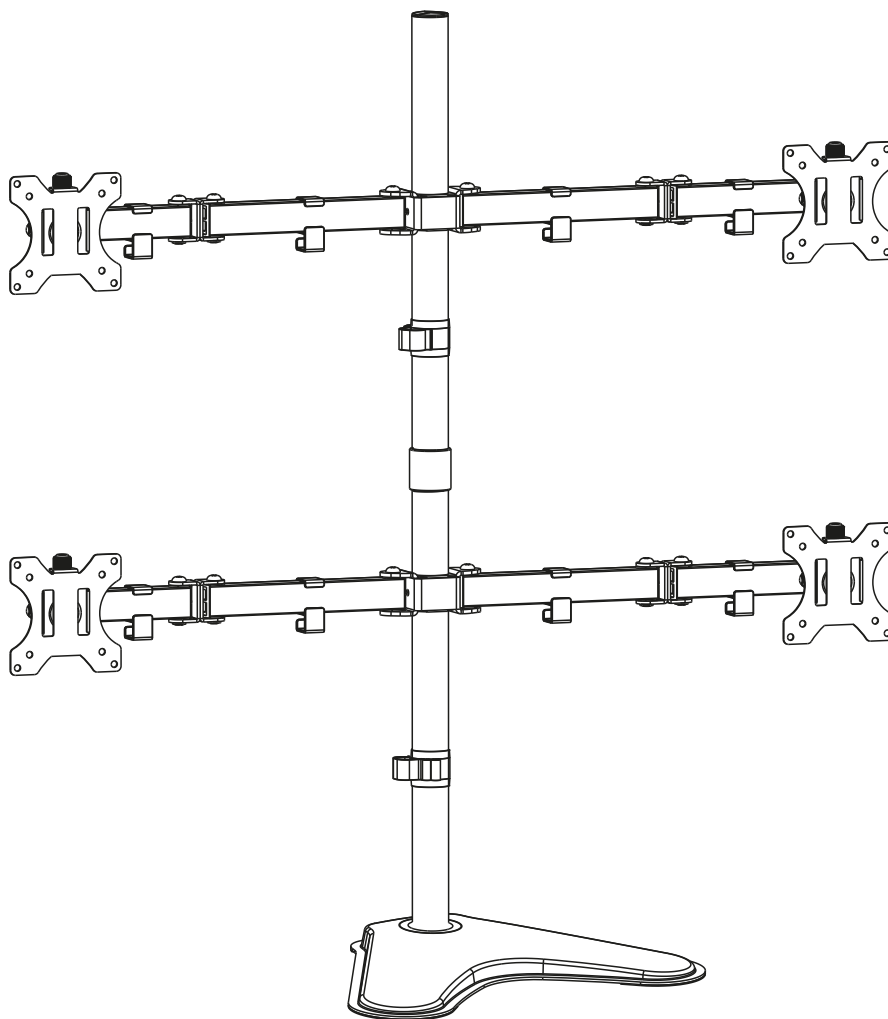

MANUAL DE INSTALACIÓN

SKU: M4T048N

- EN**  Read the entire instruction manual before you start installation and assembly. If you have any questions regarding any of the instructions or warnings, please contact your local distributor for assistance.
- CAUTION:** Use with products heavier than the rated weights indicated may result in instability causing possible injury.
- Mounts must be attached as specified in assembly instructions. Improper installation may result in damage or serious personal injury.
 - Safety gear and proper tools must be used. This product should only be installed by professionals.
 - Make sure that the supporting surface will safely support the combined weight of the equipment and all attached hardware and components.
 - Use the mounting screws provided and DO NOT OVER TIGHTEN mounting screws.
 - This product contains small items that could be a choking hazard if swallowed. Keep these items away from children.
 - This product is intended for indoor use only. Using this product outdoors could lead to product failure and personal injury.
- IMPORTANT:** Ensure that you have received all parts according to the component checklist prior to installation. If any parts are missing or faulty, telephone your local distributor for a replacement.
- MAINTENANCE:** Check that the bracket is secure and safe to use at regular intervals (at least every three months).

8

9

10

11

12