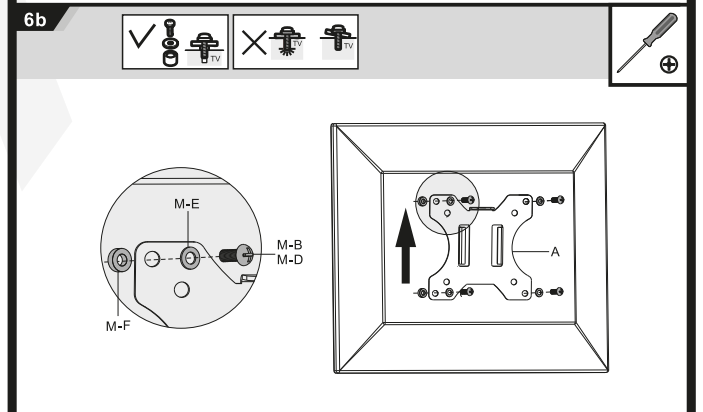

MANUAL DE INSTALACIÓN

SKU: M4T048N

- EN**  Read the entire instruction manual before you start installation and assembly. If you have any questions regarding any of the instructions or warnings, please contact your local distributor for assistance.
- CAUTION:** Use with products heavier than the rated weights indicated may result in instability causing possible injury.
- Mounts must be attached as specified in assembly instructions. Improper installation may result in damage or serious personal injury.
 - Safety gear and proper tools must be used. This product should only be installed by professionals.
 - Make sure that the supporting surface will safely support the combined weight of the equipment and all attached hardware and components.
 - Use the mounting screws provided and DO NOT OVER TIGHTEN mounting screws.
 - This product contains small items that could be a choking hazard if swallowed. Keep these items away from children.
 - This product is intended for indoor use only. Using this product outdoors could lead to product failure and personal injury.
- IMPORTANT:** Ensure that you have received all parts according to the component checklist prior to installation. If any parts are missing or faulty, telephone your local distributor for a replacement.
- MAINTENANCE:** Check that the bracket is secure and safe to use at regular intervals (at least every three months).