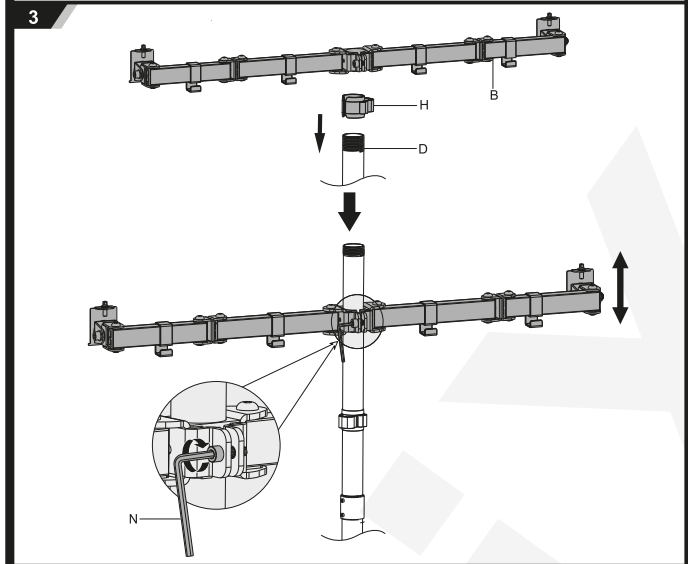

MANUAL DE INSTALACIÓN

SKU: M4T048N

- EN**  Read the entire instruction manual before you start installation and assembly. If you have any questions regarding any of the instructions or warnings, please contact your local distributor for assistance.
- CAUTION:** Use with products heavier than the rated weights indicated may result in instability causing possible injury.
- Mounts must be attached as specified in assembly instructions. Improper installation may result in damage or serious personal injury.
 - Safety gear and proper tools must be used. This product should only be installed by professionals.
 - Make sure that the supporting surface will safely support the combined weight of the equipment and all attached hardware and components.
 - Use the mounting screws provided and DO NOT OVER TIGHTEN mounting screws.
 - This product contains small items that could be a choking hazard if swallowed. Keep these items away from children.
 - This product is intended for indoor use only. Using this product outdoors could lead to product failure and personal injury.
- IMPORTANT:** Ensure that you have received all parts according to the component checklist prior to installation. If any parts are missing or faulty, telephone your local distributor for a replacement.
- MAINTENANCE:** Check that the bracket is secure and safe to use at regular intervals (at least every three months).