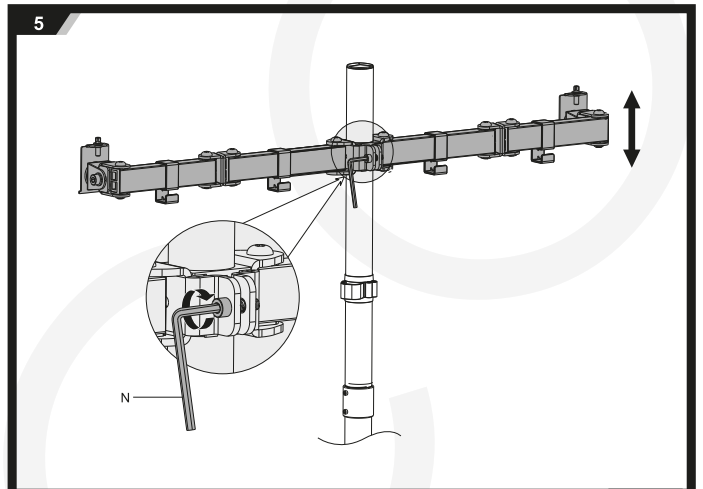

MANUAL DE INSTALACIÓN

SKU: M4T048N

- EN**  Read the entire instruction manual before you start installation and assembly. If you have any questions regarding any of the instructions or warnings, please contact your local distributor for assistance.
- CAUTION:** Use with products heavier than the rated weights indicated may result in instability causing possible injury.
- Mounts must be attached as specified in assembly instructions. Improper installation may result in damage or serious personal injury.
 - Safety gear and proper tools must be used. This product should only be installed by professionals.
 - Make sure that the supporting surface will safely support the combined weight of the equipment and all attached hardware and components.
 - Use the mounting screws provided and DO NOT OVER TIGHTEN mounting screws.
 - This product contains small items that could be a choking hazard if swallowed. Keep these items away from children.
 - This product is intended for indoor use only. Using this product outdoors could lead to product failure and personal injury.
- IMPORTANT:** Ensure that you have received all parts according to the component checklist prior to installation. If any parts are missing or faulty, telephone your local distributor for a replacement.
- MAINTENANCE:** Check that the bracket is secure and safe to use at regular intervals (at least every three months).