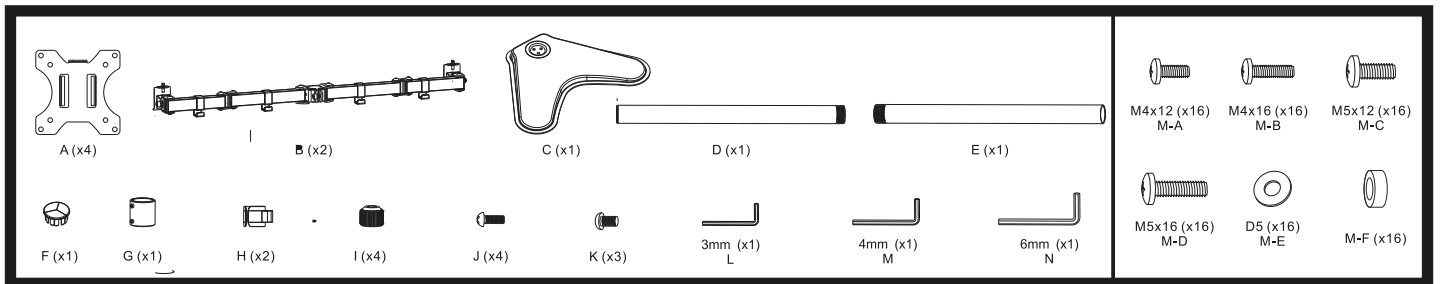

MANUAL DE INSTALACIÓN

SKU: M4T048N

- EN**  Read the entire instruction manual before you start installation and assembly. If you have any questions regarding any of the instructions or warnings, please contact your local distributor for assistance.
- CAUTION:** Use with products heavier than the rated weights indicated may result in instability causing possible injury.
- Mounts must be attached as specified in assembly instructions. Improper installation may result in damage or serious personal injury.
 - Safety gear and proper tools must be used. This product should only be installed by professionals.
 - Make sure that the supporting surface will safely support the combined weight of the equipment and all attached hardware and components.
 - Use the mounting screws provided and DO NOT OVER TIGHTEN mounting screws.
 - This product contains small items that could be a choking hazard if swallowed. Keep these items away from children.
 - This product is intended for indoor use only. Using this product outdoors could lead to product failure and personal injury.
- IMPORTANT:** Ensure that you have received all parts according to the component checklist prior to installation. If any parts are missing or faulty, telephone your local distributor for a replacement.
- MAINTENANCE:** Check that the bracket is secure and safe to use at regular intervals (at least every three months).