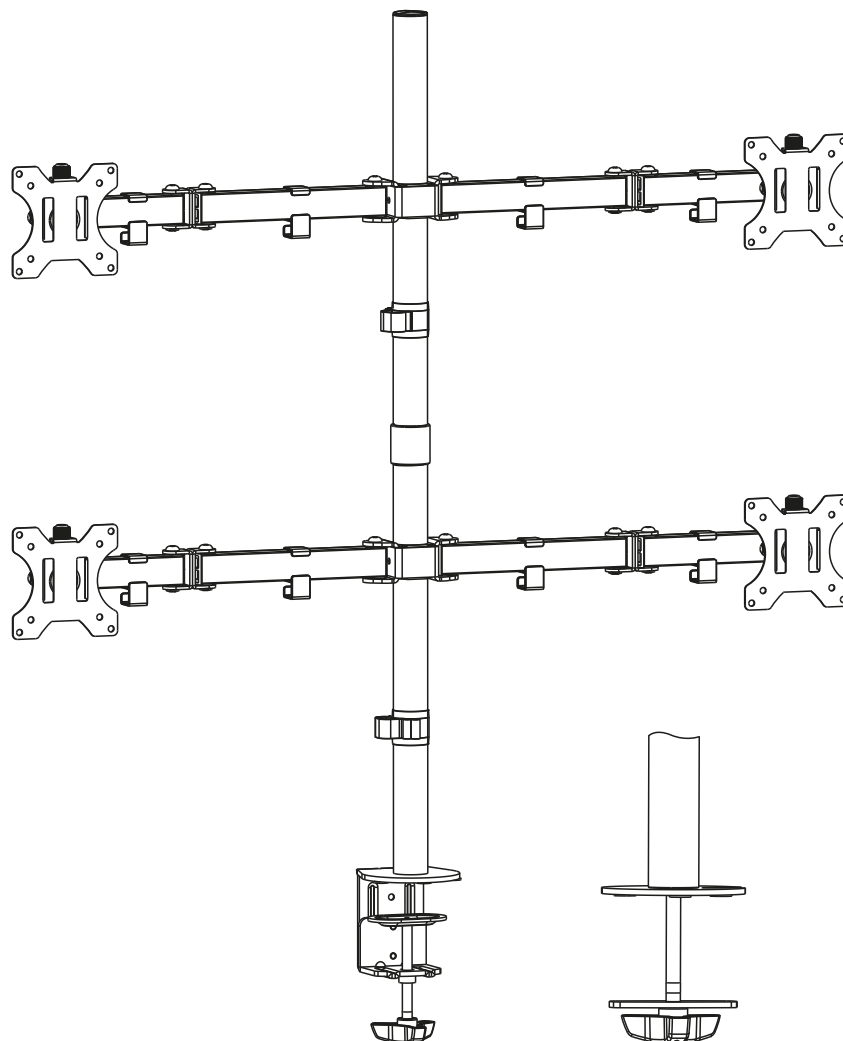

# MANUAL DE INSTALACIÓN

**SKU: M4C048N**

- EN**  Read the entire instruction manual before you start installation and assembly. If you have any questions regarding any of the instructions or warnings, please contact your local distributor for assistance.
- CAUTION:** Use with products heavier than the rated weights indicated may result in instability causing possible injury.
- Mounts must be attached as specified in assembly instructions. Improper installation may result in damage or serious personal injury.
  - Safety gear and proper tools must be used. This product should only be installed by professionals.
  - Make sure that the supporting surface will safely support the combined weight of the equipment and all attached hardware and components.
  - Use the mounting screws provided and DO NOT OVER TIGHTEN mounting screws.
  - This product contains small items that could be a choking hazard if swallowed. Keep these items away from children.
  - This product is intended for indoor use only. Using this product outdoors could lead to product failure and personal injury.
- IMPORTANT:** Ensure that you have received all parts according to the component checklist prior to installation. If any parts are missing or faulty, telephone your local distributor for a replacement.
- MAINTENANCE:** Check that the bracket is secure and safe to use at regular intervals (at least every three months).