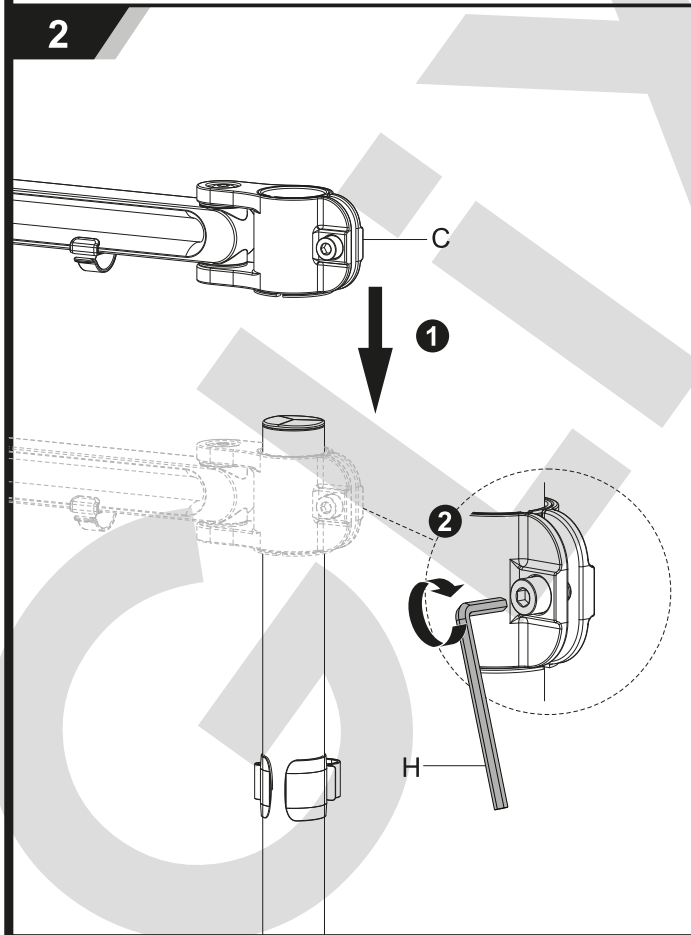

MANUAL DE INSTALACIÓN

SKU: M32

- EN**  Read the entire instruction manual before you start installation and assembly. If you have any questions regarding any of the instructions or warnings, please contact your local distributor for assistance.
-  **CAUTION:** Use with products heavier than the rated weights indicated may result in instability causing possible injury.
- Mounts must be attached as specified in assembly instructions. Improper installation may result in damage or serious personal injury.
 - Safety gear and proper tools must be used. This product should only be installed by professionals.
 - Make sure that the supporting surface will safely support the combined weight of the equipment and all attached hardware and components.
 - Use the mounting screws provided and DO NOT OVER TIGHTEN mounting screws.
 - This product contains small items that could be a choking hazard if swallowed. Keep these items away from children.
 - This product is intended for indoor use only. Using this product outdoors could lead to product failure and personal injury.
- IMPORTANT:** Ensure that you have received all parts according to the component checklist prior to installation. If any parts are missing or faulty, telephone your local distributor for a replacement.
- MAINTENANCE:** Check that the bracket is secure and safe to use at regular intervals (at least every three months).