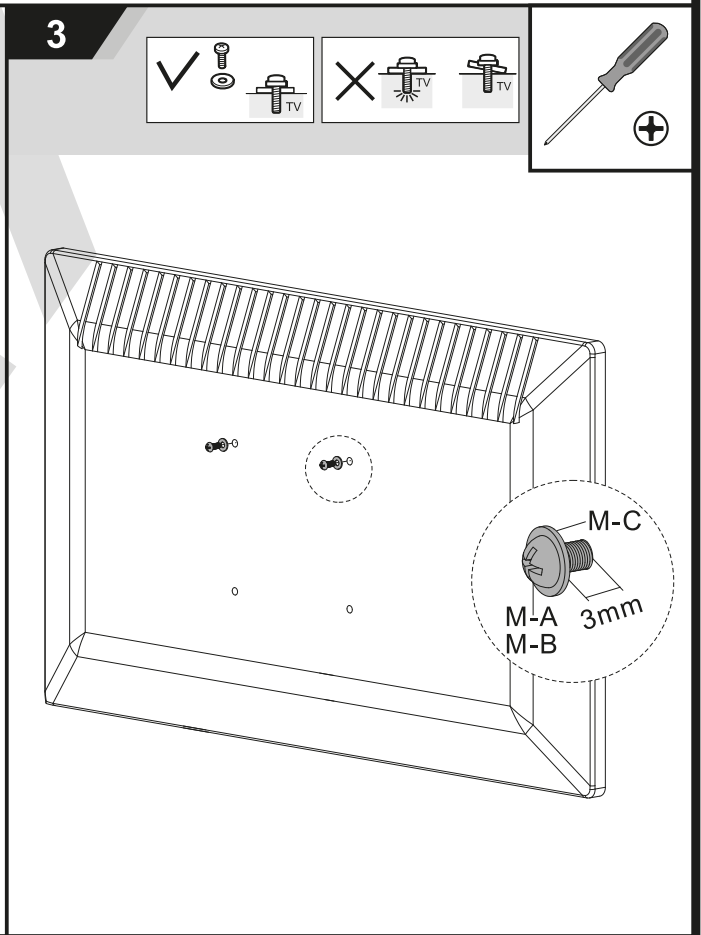

MANUAL DE INSTALACIÓN

SKU: M32

- EN**  Read the entire instruction manual before you start installation and assembly. If you have any questions regarding any of the instructions or warnings, please contact your local distributor for assistance.
-  **CAUTION:** Use with products heavier than the rated weights indicated may result in instability causing possible injury.
- Mounts must be attached as specified in assembly instructions. Improper installation may result in damage or serious personal injury.
 - Safety gear and proper tools must be used. This product should only be installed by professionals.
 - Make sure that the supporting surface will safely support the combined weight of the equipment and all attached hardware and components.
 - Use the mounting screws provided and DO NOT OVER TIGHTEN mounting screws.
 - This product contains small items that could be a choking hazard if swallowed. Keep these items away from children.
 - This product is intended for indoor use only. Using this product outdoors could lead to product failure and personal injury.
- IMPORTANT:** Ensure that you have received all parts according to the component checklist prior to installation. If any parts are missing or faulty, telephone your local distributor for a replacement.
- MAINTENANCE:** Check that the bracket is secure and safe to use at regular intervals (at least every three months).