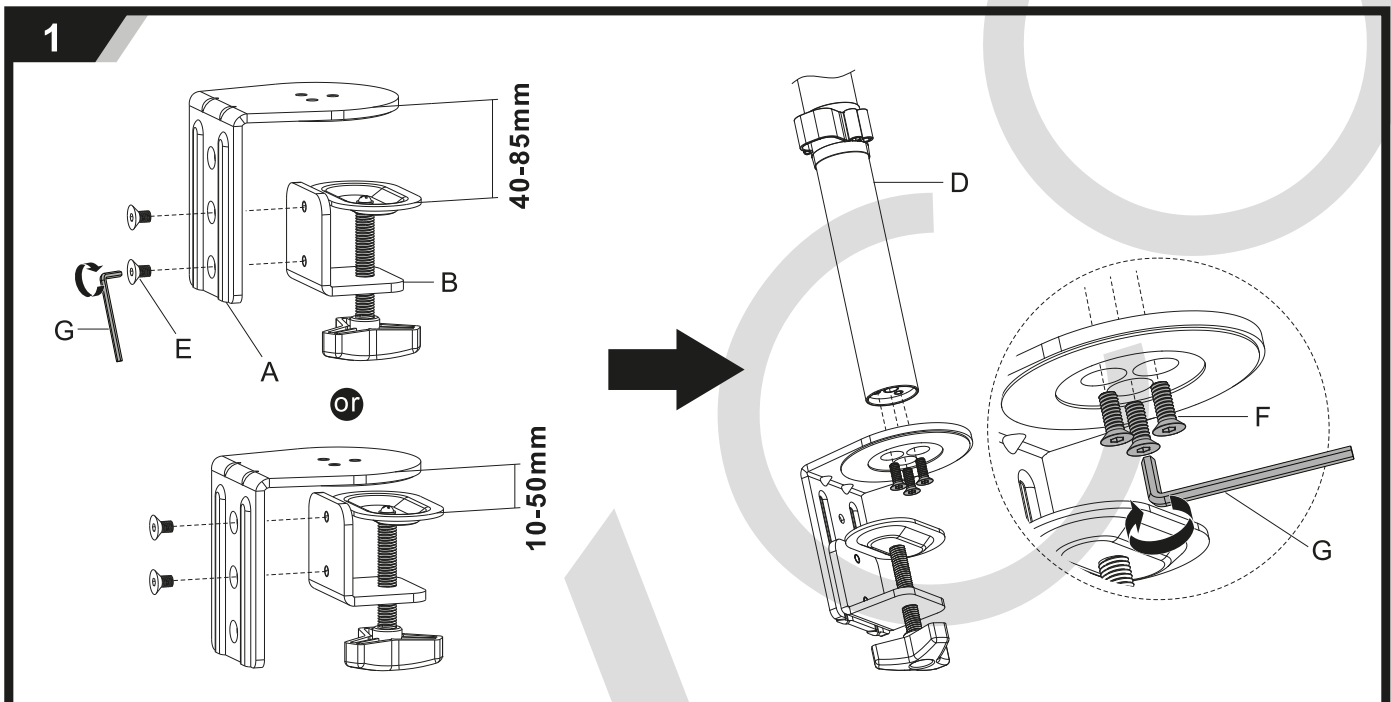

MANUAL DE INSTALACIÓN

SKU: M32

- EN**  Read the entire instruction manual before you start installation and assembly. If you have any questions regarding any of the instructions or warnings, please contact your local distributor for assistance.
-  **CAUTION:** Use with products heavier than the rated weights indicated may result in instability causing possible injury.
- Mounts must be attached as specified in assembly instructions. Improper installation may result in damage or serious personal injury.
 - Safety gear and proper tools must be used. This product should only be installed by professionals.
 - Make sure that the supporting surface will safely support the combined weight of the equipment and all attached hardware and components.
 - Use the mounting screws provided and DO NOT OVER TIGHTEN mounting screws.
 - This product contains small items that could be a choking hazard if swallowed. Keep these items away from children.
 - This product is intended for indoor use only. Using this product outdoors could lead to product failure and personal injury.
- IMPORTANT:** Ensure that you have received all parts according to the component checklist prior to installation. If any parts are missing or faulty, telephone your local distributor for a replacement.
- MAINTENANCE:** Check that the bracket is secure and safe to use at regular intervals (at least every three months).