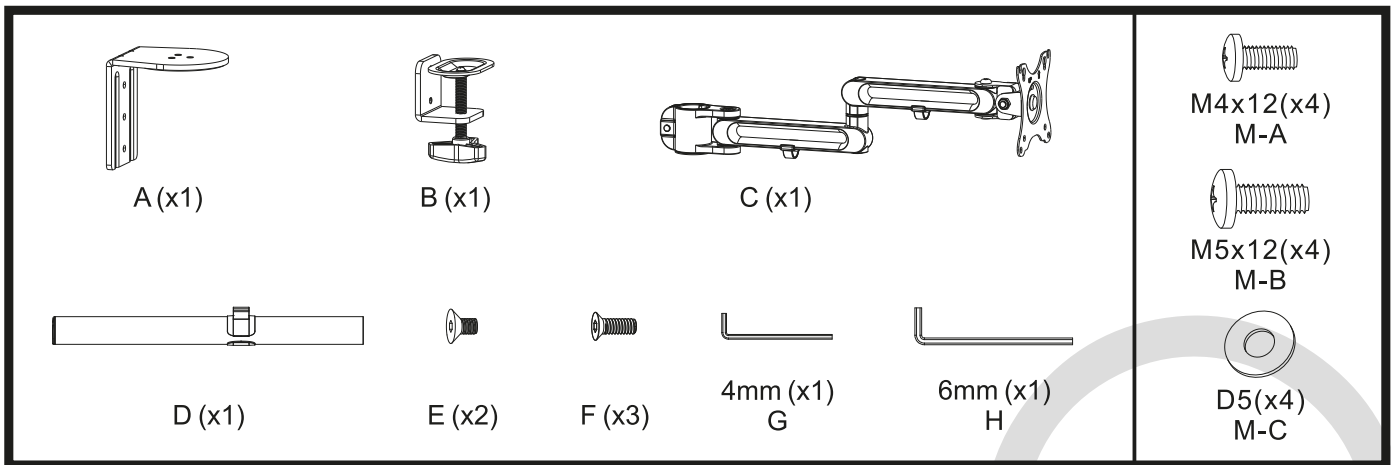

MANUAL DE INSTALACIÓN

SKU: M32

- EN**  Read the entire instruction manual before you start installation and assembly. If you have any questions regarding any of the instructions or warnings, please contact your local distributor for assistance.
-  **CAUTION:** Use with products heavier than the rated weights indicated may result in instability causing possible injury.
- Mounts must be attached as specified in assembly instructions. Improper installation may result in damage or serious personal injury.
 - Safety gear and proper tools must be used. This product should only be installed by professionals.
 - Make sure that the supporting surface will safely support the combined weight of the equipment and all attached hardware and components.
 - Use the mounting screws provided and DO NOT OVER TIGHTEN mounting screws.
 - This product contains small items that could be a choking hazard if swallowed. Keep these items away from children.
 - This product is intended for indoor use only. Using this product outdoors could lead to product failure and personal injury.
- IMPORTANT:** Ensure that you have received all parts according to the component checklist prior to installation. If any parts are missing or faulty, telephone your local distributor for a replacement.
- MAINTENANCE:** Check that the bracket is secure and safe to use at regular intervals (at least every three months).