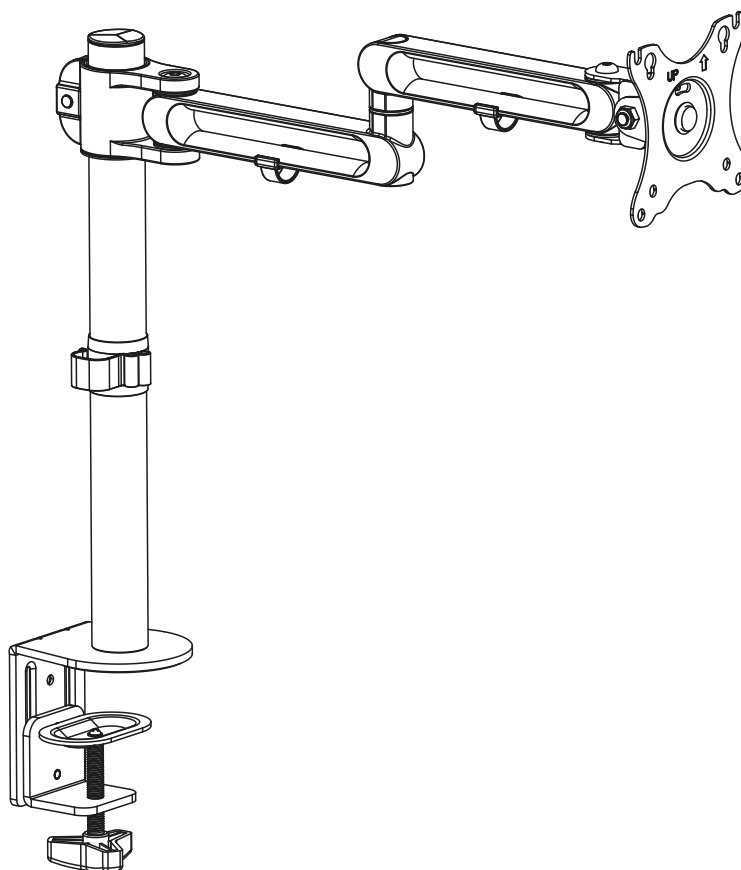

MANUAL DE INSTALACIÓN

SKU: M32

- EN**  Read the entire instruction manual before you start installation and assembly. If you have any questions regarding any of the instructions or warnings, please contact your local distributor for assistance.
-  **CAUTION:** Use with products heavier than the rated weights indicated may result in instability causing possible injury.
- Mounts must be attached as specified in assembly instructions. Improper installation may result in damage or serious personal injury.
 - Safety gear and proper tools must be used. This product should only be installed by professionals.
 - Make sure that the supporting surface will safely support the combined weight of the equipment and all attached hardware and components.
 - Use the mounting screws provided and DO NOT OVER TIGHTEN mounting screws.
 - This product contains small items that could be a choking hazard if swallowed. Keep these items away from children.
 - This product is intended for indoor use only. Using this product outdoors could lead to product failure and personal injury.
- IMPORTANT:** Ensure that you have received all parts according to the component checklist prior to installation. If any parts are missing or faulty, telephone your local distributor for a replacement.
- MAINTENANCE:** Check that the bracket is secure and safe to use at regular intervals (at least every three months).