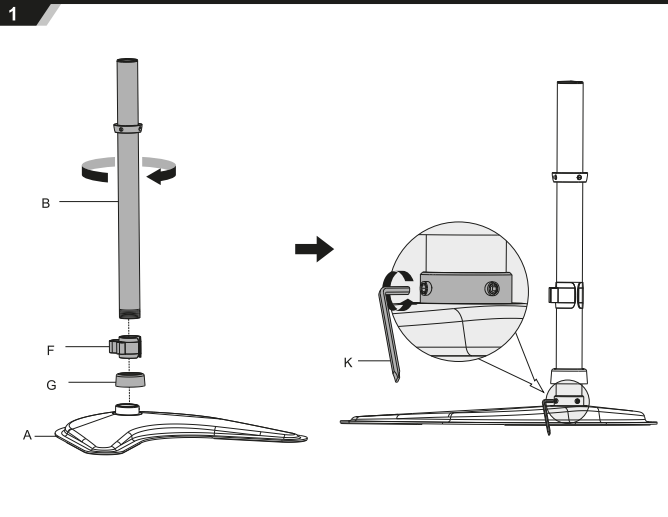

MANUAL DE INSTALACIÓN

SKU: M08T02

- EN**  Read the entire instruction manual before you start installation and assembly. If you have any questions regarding any of the instructions or warnings, please contact your local distributor for assistance.
- CAUTION:** Use with products heavier than the rated weights indicated may result in instability causing possible injury.
- Mounts must be attached as specified in assembly instructions. Improper installation may result in damage or serious personal injury.
 - Safety gear and proper tools must be used. This product should only be installed by professionals.
 - Make sure that the supporting surface will safely support the combined weight of the equipment and all attached hardware and components.
 - Use the mounting screws provided and DO NOT OVER TIGHTEN mounting screws.
 - This product contains small items that could be a choking hazard if swallowed. Keep these items away from children.
 - This product is intended for indoor use only. Using this product outdoors could lead to product failure and personal injury.
- IMPORTANT:** Ensure that you have received all parts according to the component checklist prior to installation. If any parts are missing or faulty, telephone your local distributor for a replacement.
- MAINTENANCE:** Check that the bracket is secure and safe to use at regular intervals (at least every three months).

I (x2)

J (x2)

3mm (x1)
K

4mm (x1)
L

6mm (x1)
M

M4x12 (x8)
M-A

M5x12 (x8)
M-B

D5 (x8)
M-C