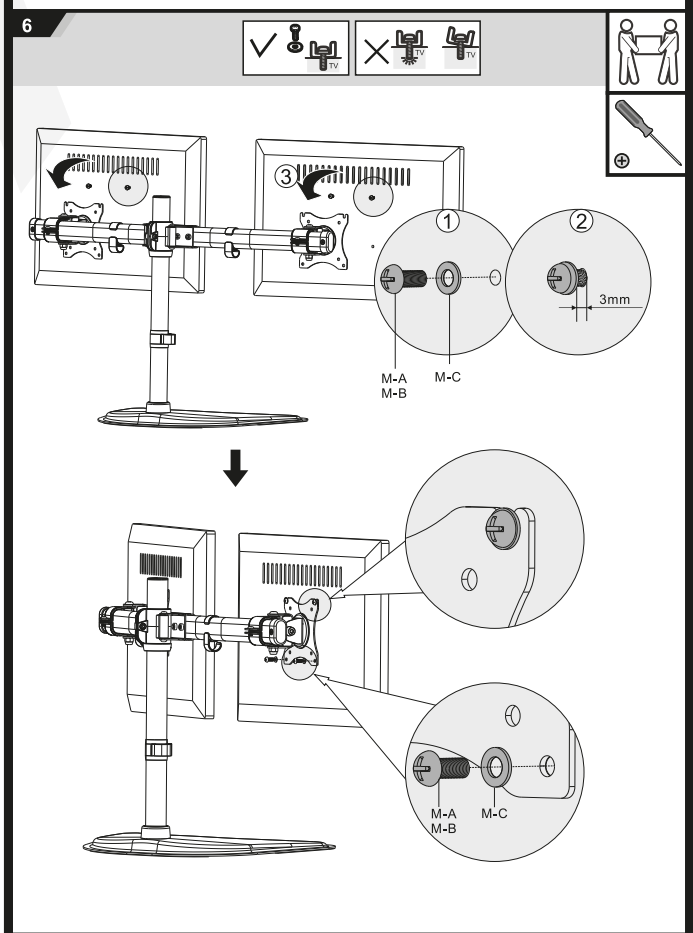

MANUAL DE INSTALACIÓN

SKU: M08T02

- EN**  Read the entire instruction manual before you start installation and assembly. If you have any questions regarding any of the instructions or warnings, please contact your local distributor for assistance.
- CAUTION:** Use with products heavier than the rated weights indicated may result in instability causing possible injury.
- Mounts must be attached as specified in assembly instructions. Improper installation may result in damage or serious personal injury.
 - Safety gear and proper tools must be used. This product should only be installed by professionals.
 - Make sure that the supporting surface will safely support the combined weight of the equipment and all attached hardware and components.
 - Use the mounting screws provided and DO NOT OVER TIGHTEN mounting screws.
 - This product contains small items that could be a choking hazard if swallowed. Keep these items away from children.
 - This product is intended for indoor use only. Using this product outdoors could lead to product failure and personal injury.
- IMPORTANT:** Ensure that you have received all parts according to the component checklist prior to installation. If any parts are missing or faulty, telephone your local distributor for a replacement.
- MAINTENANCE:** Check that the bracket is secure and safe to use at regular intervals (at least every three months).

I (x2)

J (x2)

3mm (x1)
K

4mm (x1)
L

6mm (x1)
M

M4x12 (x8)
M-A

M5x12 (x8)
M-B

D5 (x8)
M-C