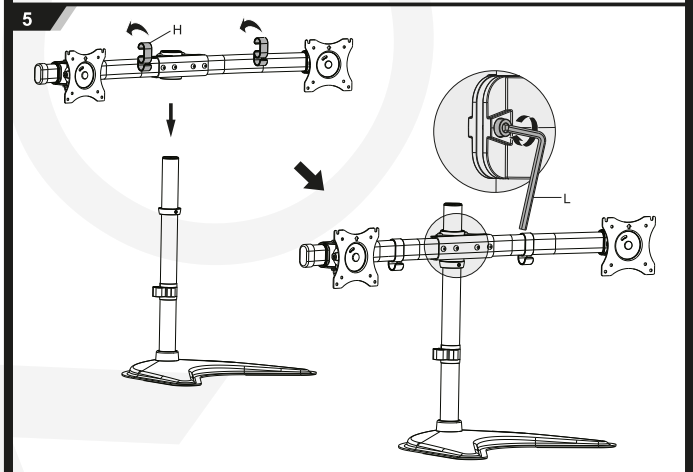

MANUAL DE INSTALACIÓN

SKU: M08T02

- EN**  Read the entire instruction manual before you start installation and assembly. If you have any questions regarding any of the instructions or warnings, please contact your local distributor for assistance.
- CAUTION:** Use with products heavier than the rated weights indicated may result in instability causing possible injury.
- Mounts must be attached as specified in assembly instructions. Improper installation may result in damage or serious personal injury.
 - Safety gear and proper tools must be used. This product should only be installed by professionals.
 - Make sure that the supporting surface will safely support the combined weight of the equipment and all attached hardware and components.
 - Use the mounting screws provided and DO NOT OVER TIGHTEN mounting screws.
 - This product contains small items that could be a choking hazard if swallowed. Keep these items away from children.
 - This product is intended for indoor use only. Using this product outdoors could lead to product failure and personal injury.
- IMPORTANT:** Ensure that you have received all parts according to the component checklist prior to installation. If any parts are missing or faulty, telephone your local distributor for a replacement.
- MAINTENANCE:** Check that the bracket is secure and safe to use at regular intervals (at least every three months).

I (x2)

J (x2)

3mm (x1)
K

4mm (x1)
L

6mm (x1)
M

M4x12 (x8)
M-A

M5x12 (x8)
M-B

D5 (x8)
M-C