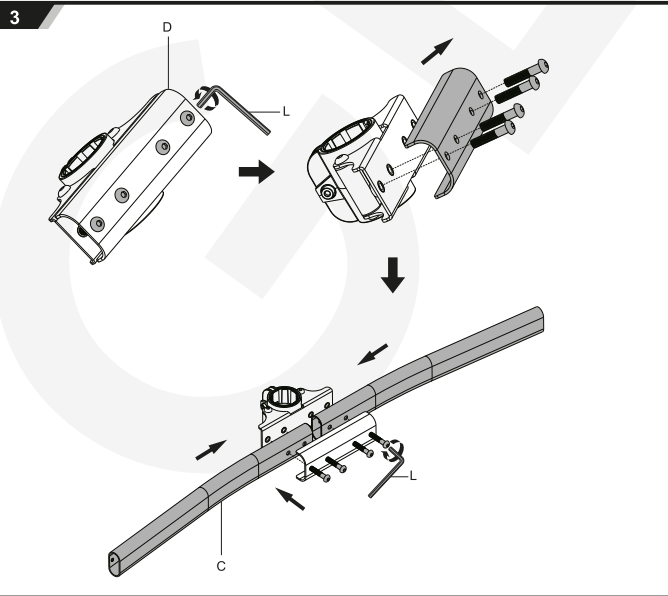

MANUAL DE INSTALACIÓN

SKU: M08T02

- EN**  Read the entire instruction manual before you start installation and assembly. If you have any questions regarding any of the instructions or warnings, please contact your local distributor for assistance.
- CAUTION:** Use with products heavier than the rated weights indicated may result in instability causing possible injury.
- Mounts must be attached as specified in assembly instructions. Improper installation may result in damage or serious personal injury.
 - Safety gear and proper tools must be used. This product should only be installed by professionals.
 - Make sure that the supporting surface will safely support the combined weight of the equipment and all attached hardware and components.
 - Use the mounting screws provided and DO NOT OVER TIGHTEN mounting screws.
 - This product contains small items that could be a choking hazard if swallowed. Keep these items away from children.
 - This product is intended for indoor use only. Using this product outdoors could lead to product failure and personal injury.
- IMPORTANT:** Ensure that you have received all parts according to the component checklist prior to installation. If any parts are missing or faulty, telephone your local distributor for a replacement.
- MAINTENANCE:** Check that the bracket is secure and safe to use at regular intervals (at least every three months).

I (x2)

J (x2)

3mm (x1)
K

4mm (x1)
L

6mm (x1)
M

M4x12 (x8)
M-A

M5x12 (x8)
M-B

D5 (x8)
M-C