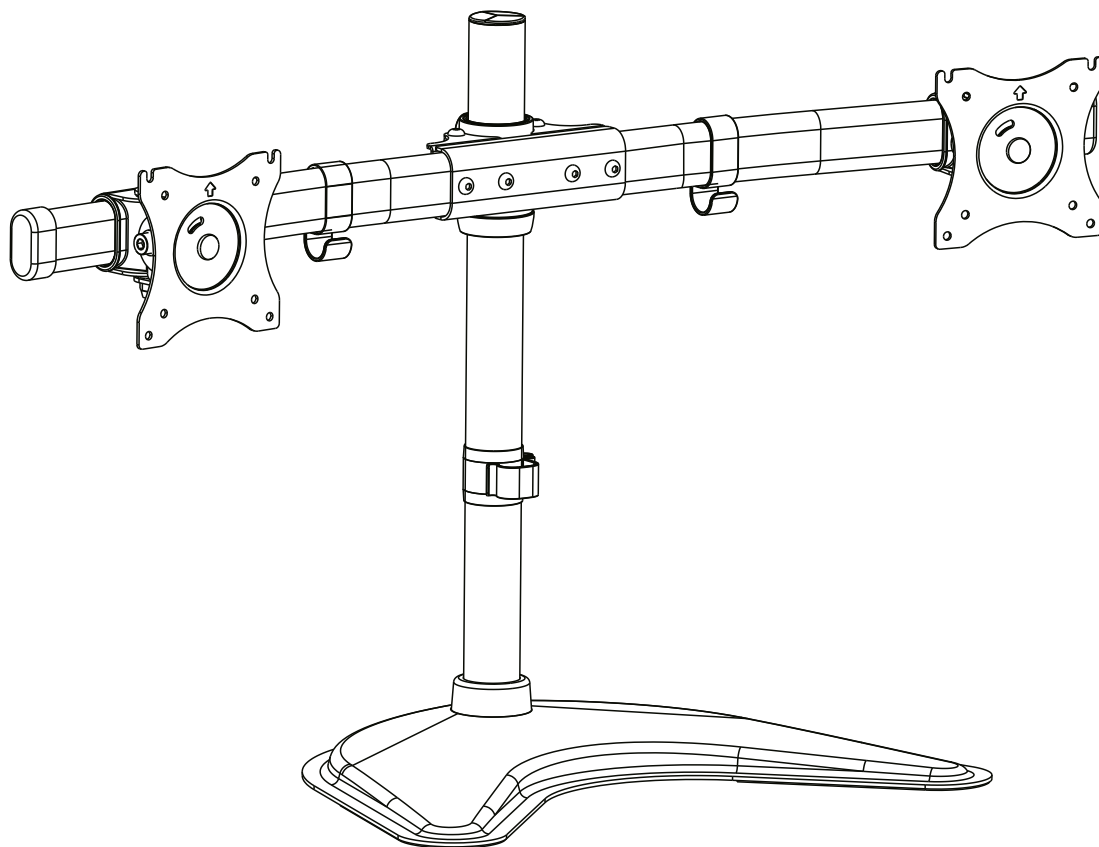

MANUAL DE INSTALACIÓN

SKU: M08T02

- EN**  Read the entire instruction manual before you start installation and assembly. If you have any questions regarding any of the instructions or warnings, please contact your local distributor for assistance.
- CAUTION:** Use with products heavier than the rated weights indicated may result in instability causing possible injury.
- Mounts must be attached as specified in assembly instructions. Improper installation may result in damage or serious personal injury.
 - Safety gear and proper tools must be used. This product should only be installed by professionals.
 - Make sure that the supporting surface will safely support the combined weight of the equipment and all attached hardware and components.
 - Use the mounting screws provided and DO NOT OVER TIGHTEN mounting screws.
 - This product contains small items that could be a choking hazard if swallowed. Keep these items away from children.
 - This product is intended for indoor use only. Using this product outdoors could lead to product failure and personal injury.
- IMPORTANT:** Ensure that you have received all parts according to the component checklist prior to installation. If any parts are missing or faulty, telephone your local distributor for a replacement.
- MAINTENANCE:** Check that the bracket is secure and safe to use at regular intervals (at least every three months).