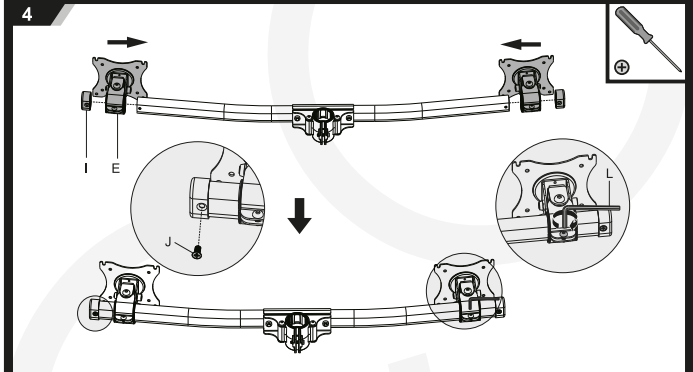

MANUAL DE INSTALACIÓN

SKU: M08T02

- EN**  Read the entire instruction manual before you start installation and assembly. If you have any questions regarding any of the instructions or warnings, please contact your local distributor for assistance.
- CAUTION:** Use with products heavier than the rated weights indicated may result in instability causing possible injury.
- Mounts must be attached as specified in assembly instructions. Improper installation may result in damage or serious personal injury.
 - Safety gear and proper tools must be used. This product should only be installed by professionals.
 - Make sure that the supporting surface will safely support the combined weight of the equipment and all attached hardware and components.
 - Use the mounting screws provided and DO NOT OVER TIGHTEN mounting screws.
 - This product contains small items that could be a choking hazard if swallowed. Keep these items away from children.
 - This product is intended for indoor use only. Using this product outdoors could lead to product failure and personal injury.
- IMPORTANT:** Ensure that you have received all parts according to the component checklist prior to installation. If any parts are missing or faulty, telephone your local distributor for a replacement.
- MAINTENANCE:** Check that the bracket is secure and safe to use at regular intervals (at least every three months).

I (x2)

J (x2)

3mm (x1)
K

4mm (x1)
L

6mm (x1)
M

M4x12 (x8)
M-A

M5x12 (x8)
M-B

D5 (x8)
M-C