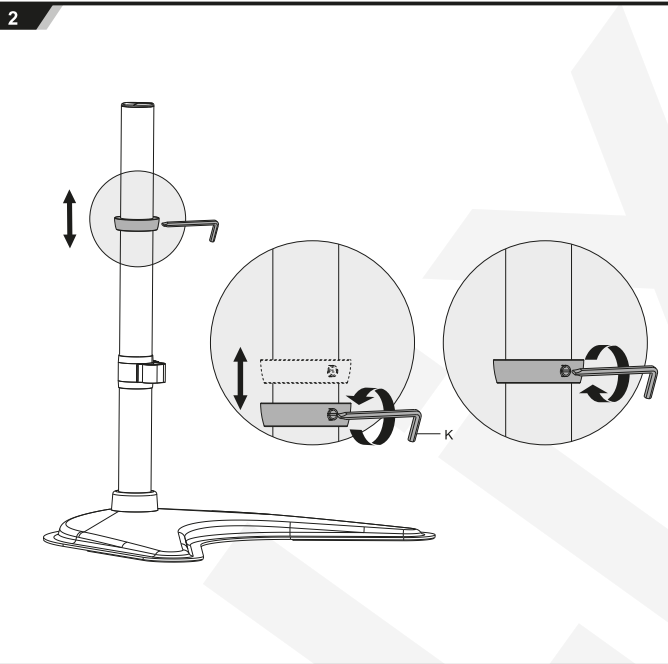

MANUAL DE INSTALACIÓN

SKU: M08T02

- EN**  Read the entire instruction manual before you start installation and assembly. If you have any questions regarding any of the instructions or warnings, please contact your local distributor for assistance.
- CAUTION:** Use with products heavier than the rated weights indicated may result in instability causing possible injury.
- Mounts must be attached as specified in assembly instructions. Improper installation may result in damage or serious personal injury.
 - Safety gear and proper tools must be used. This product should only be installed by professionals.
 - Make sure that the supporting surface will safely support the combined weight of the equipment and all attached hardware and components.
 - Use the mounting screws provided and DO NOT OVER TIGHTEN mounting screws.
 - This product contains small items that could be a choking hazard if swallowed. Keep these items away from children.
 - This product is intended for indoor use only. Using this product outdoors could lead to product failure and personal injury.
- IMPORTANT:** Ensure that you have received all parts according to the component checklist prior to installation. If any parts are missing or faulty, telephone your local distributor for a replacement.
- MAINTENANCE:** Check that the bracket is secure and safe to use at regular intervals (at least every three months).

I (x2)

J (x2)

3mm (x1)
K

4mm (x1)
L

6mm (x1)
M

M4x12 (x8)
M-A

M5x12 (x8)
M-B

D5 (x8)
M-C