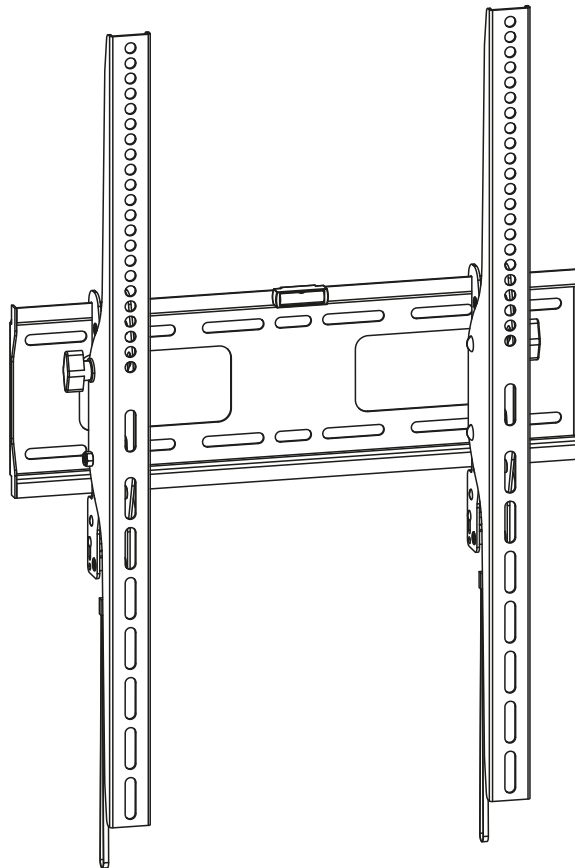

# MANUAL DE INSTALACIÓN

**SKU: FV46T**

- EN**  Read the entire instruction manual before you start installation and assembly. If you have any questions regarding any of the instructions or warnings, please contact your local distributor for assistance.
-  **CAUTION:** Use with products heavier than the rated weights indicated may result in instability causing possible injury.
- Mounts must be attached as specified in assembly instructions. Improper installation may result in damage or serious personal injury.
  - Safety gear and proper tools must be used. This product should only be installed by professionals.
  - Make sure that the supporting surface will safely support the combined weight of the equipment and all attached hardware and components.
  - Use the mounting screws provided and DO NOT OVER TIGHTEN mounting screws.
  - This product contains small items that could be a choking hazard if swallowed. Keep these items away from children.
  - This product is intended for indoor use only. Using this product outdoors could lead to product failure and personal injury.
- IMPORTANT:** Ensure that you have received all parts according to the component checklist prior to installation. If any parts are missing or faulty, telephone your local distributor for a replacement.
- MAINTENANCE:** Check that the bracket is secure and safe to use at regular intervals (at least every three months).

3

4