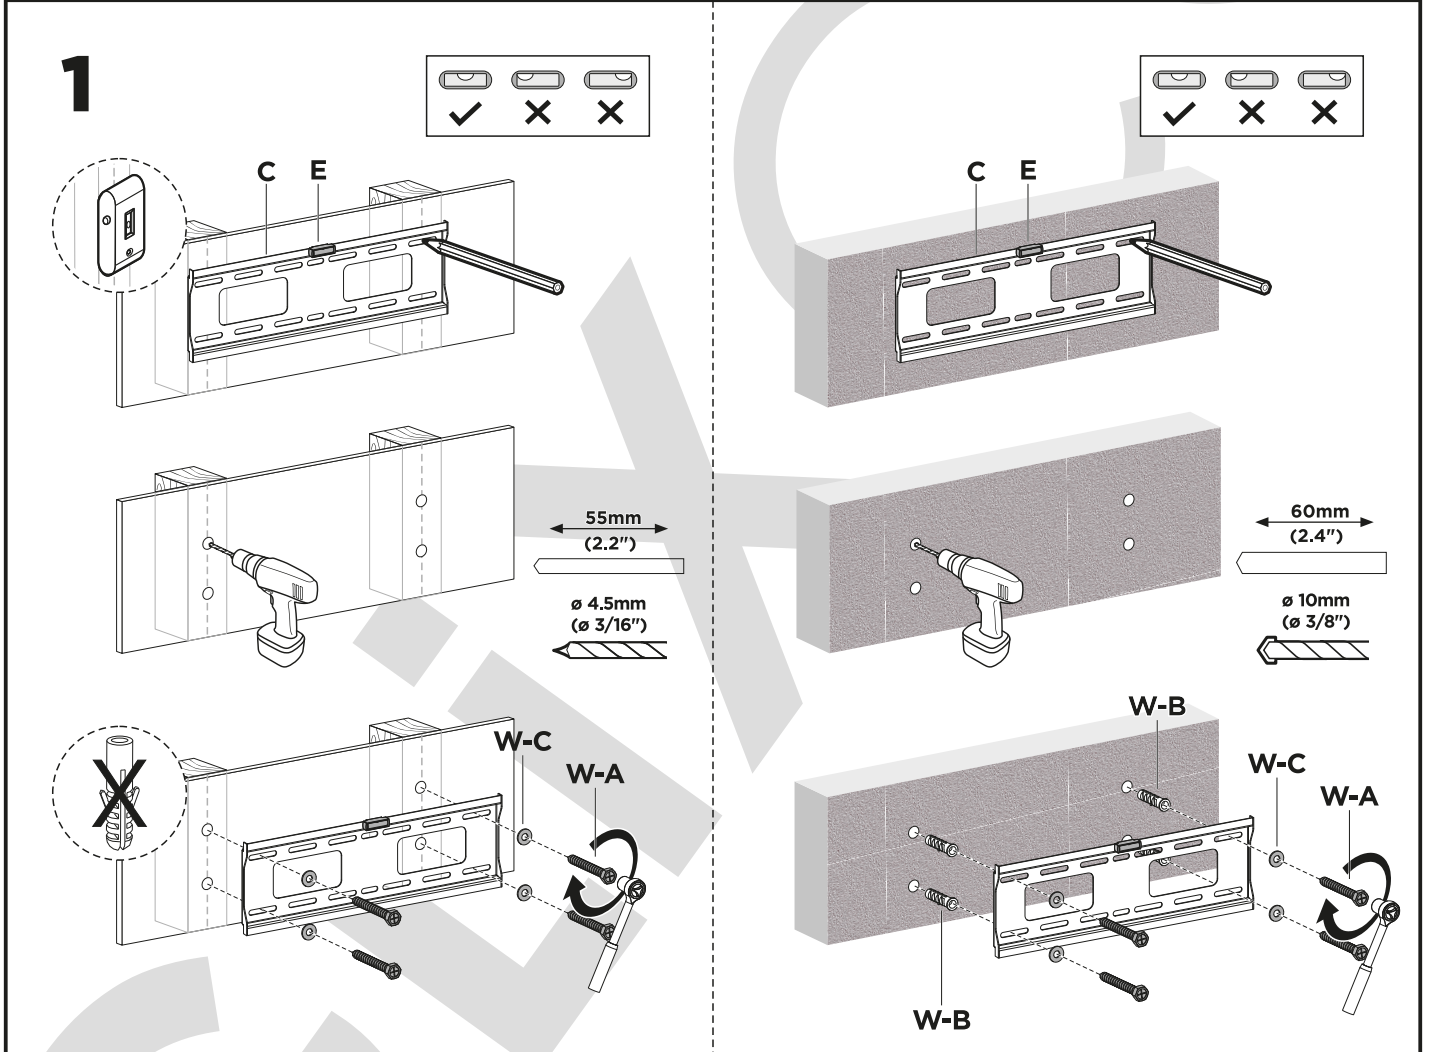

# MANUAL DE INSTALACIÓN

**SKU: FV46T**

- EN**  Read the entire instruction manual before you start installation and assembly. If you have any questions regarding any of the instructions or warnings, please contact your local distributor for assistance.
-  **CAUTION:** Use with products heavier than the rated weights indicated may result in instability causing possible injury.
- Mounts must be attached as specified in assembly instructions. Improper installation may result in damage or serious personal injury.
  - Safety gear and proper tools must be used. This product should only be installed by professionals.
  - Make sure that the supporting surface will safely support the combined weight of the equipment and all attached hardware and components.
  - Use the mounting screws provided and DO NOT OVER TIGHTEN mounting screws.
  - This product contains small items that could be a choking hazard if swallowed. Keep these items away from children.
  - This product is intended for indoor use only. Using this product outdoors could lead to product failure and personal injury.
- IMPORTANT:** Ensure that you have received all parts according to the component checklist prior to installation. If any parts are missing or faulty, telephone your local distributor for a replacement.
- MAINTENANCE:** Check that the bracket is secure and safe to use at regular intervals (at least every three months).

3

4