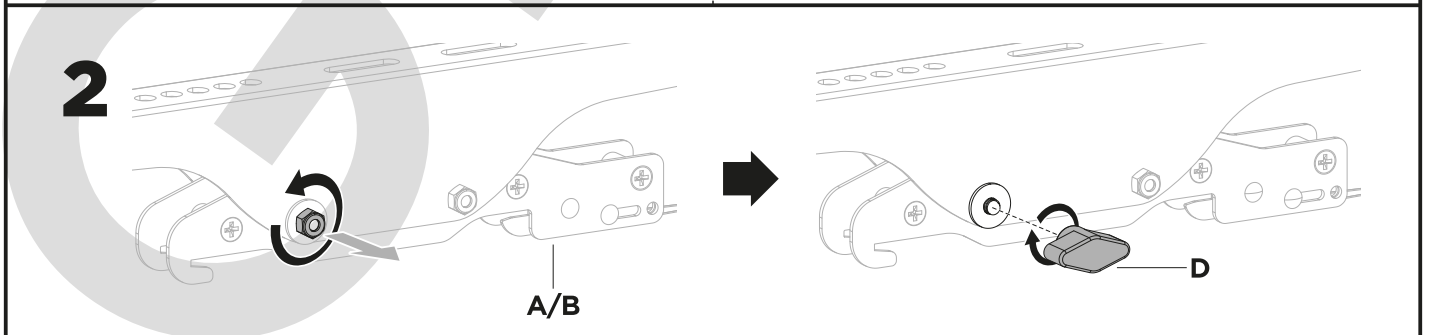

# MANUAL DE INSTALACIÓN

**SKU: FV46T**

- EN**  Read the entire instruction manual before you start installation and assembly. If you have any questions regarding any of the instructions or warnings, please contact your local distributor for assistance.
-  **CAUTION:** Use with products heavier than the rated weights indicated may result in instability causing possible injury.
- Mounts must be attached as specified in assembly instructions. Improper installation may result in damage or serious personal injury.
  - Safety gear and proper tools must be used. This product should only be installed by professionals.
  - Make sure that the supporting surface will safely support the combined weight of the equipment and all attached hardware and components.
  - Use the mounting screws provided and DO NOT OVER TIGHTEN mounting screws.
  - This product contains small items that could be a choking hazard if swallowed. Keep these items away from children.
  - This product is intended for indoor use only. Using this product outdoors could lead to product failure and personal injury.
- IMPORTANT:** Ensure that you have received all parts according to the component checklist prior to installation. If any parts are missing or faulty, telephone your local distributor for a replacement.
- MAINTENANCE:** Check that the bracket is secure and safe to use at regular intervals (at least every three months).