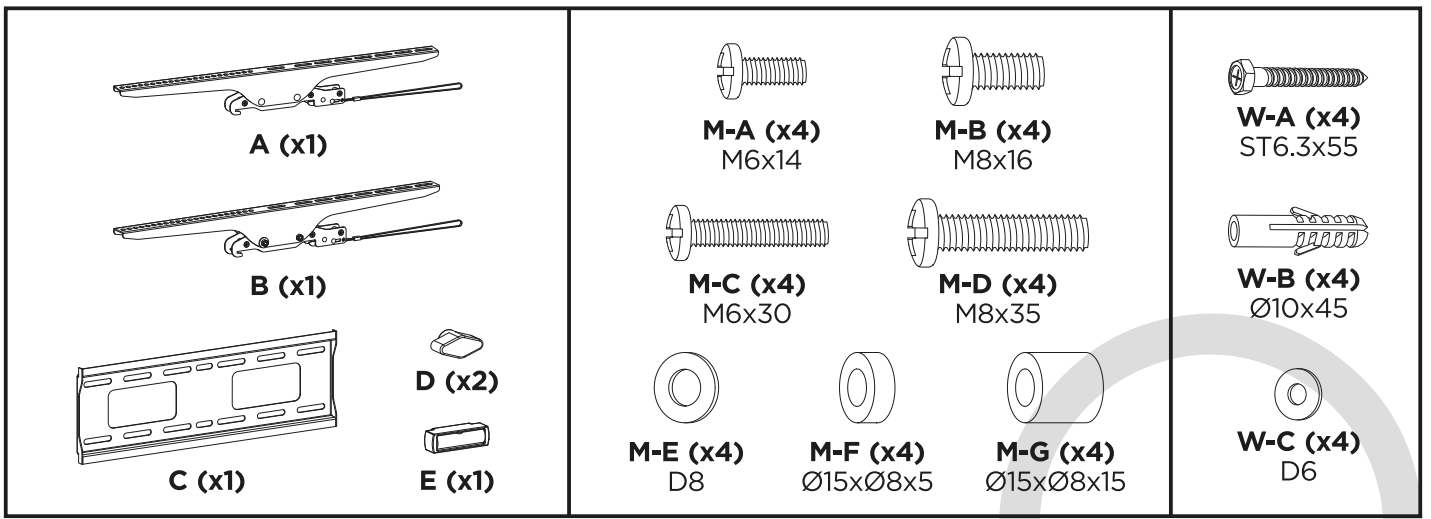

# MANUAL DE INSTALACIÓN

**SKU: FV46T**

- EN**  Read the entire instruction manual before you start installation and assembly. If you have any questions regarding any of the instructions or warnings, please contact your local distributor for assistance.
-  **CAUTION:** Use with products heavier than the rated weights indicated may result in instability causing possible injury.
- Mounts must be attached as specified in assembly instructions. Improper installation may result in damage or serious personal injury.
  - Safety gear and proper tools must be used. This product should only be installed by professionals.
  - Make sure that the supporting surface will safely support the combined weight of the equipment and all attached hardware and components.
  - Use the mounting screws provided and DO NOT OVER TIGHTEN mounting screws.
  - This product contains small items that could be a choking hazard if swallowed. Keep these items away from children.
  - This product is intended for indoor use only. Using this product outdoors could lead to product failure and personal injury.
- IMPORTANT:** Ensure that you have received all parts according to the component checklist prior to installation. If any parts are missing or faulty, telephone your local distributor for a replacement.
- MAINTENANCE:** Check that the bracket is secure and safe to use at regular intervals (at least every three months).

3

4