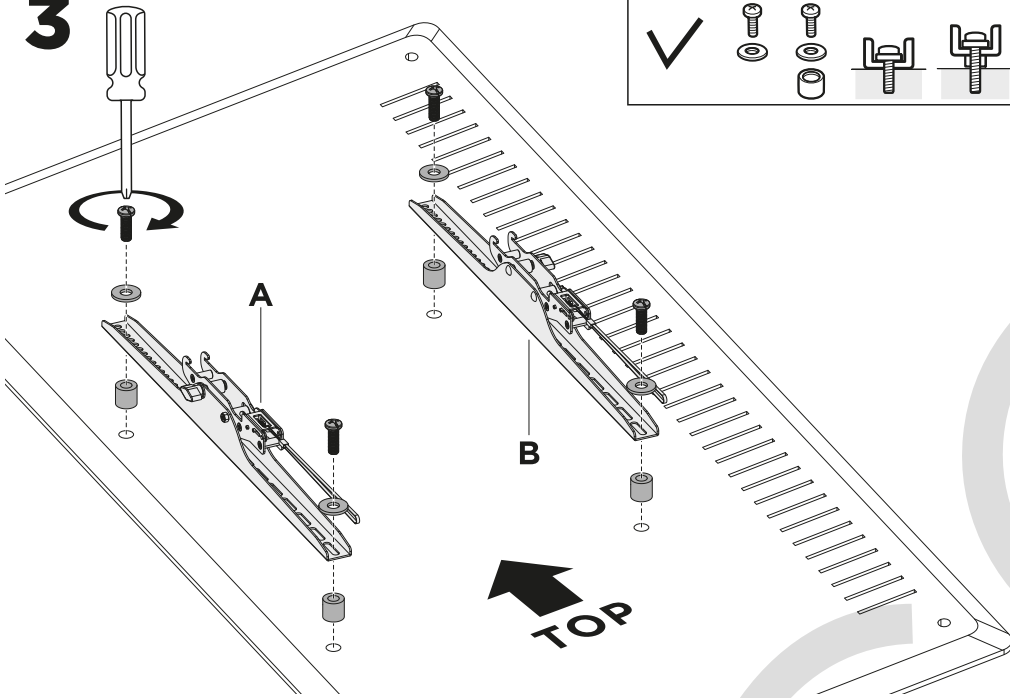

# MANUAL DE INSTALACIÓN

**SKU: FV46T**

- EN**  Read the entire instruction manual before you start installation and assembly. If you have any questions regarding any of the instructions or warnings, please contact your local distributor for assistance.
-  **CAUTION:** Use with products heavier than the rated weights indicated may result in instability causing possible injury.
- Mounts must be attached as specified in assembly instructions. Improper installation may result in damage or serious personal injury.
  - Safety gear and proper tools must be used. This product should only be installed by professionals.
  - Make sure that the supporting surface will safely support the combined weight of the equipment and all attached hardware and components.
  - Use the mounting screws provided and DO NOT OVER TIGHTEN mounting screws.
  - This product contains small items that could be a choking hazard if swallowed. Keep these items away from children.
  - This product is intended for indoor use only. Using this product outdoors could lead to product failure and personal injury.
- IMPORTANT:** Ensure that you have received all parts according to the component checklist prior to installation. If any parts are missing or faulty, telephone your local distributor for a replacement.
- MAINTENANCE:** Check that the bracket is secure and safe to use at regular intervals (at least every three months).

3

4