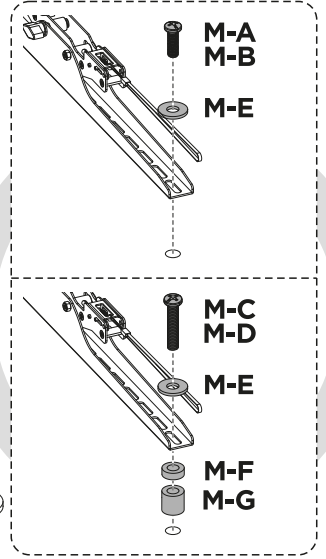

# MANUAL DE INSTALACIÓN

**SKU: FV46T**

- EN**  Read the entire instruction manual before you start installation and assembly. If you have any questions regarding any of the instructions or warnings, please contact your local distributor for assistance.
-  **CAUTION:** Use with products heavier than the rated weights indicated may result in instability causing possible injury.
- Mounts must be attached as specified in assembly instructions. Improper installation may result in damage or serious personal injury.
  - Safety gear and proper tools must be used. This product should only be installed by professionals.
  - Make sure that the supporting surface will safely support the combined weight of the equipment and all attached hardware and components.
  - Use the mounting screws provided and DO NOT OVER TIGHTEN mounting screws.
  - This product contains small items that could be a choking hazard if swallowed. Keep these items away from children.
  - This product is intended for indoor use only. Using this product outdoors could lead to product failure and personal injury.
- IMPORTANT:** Ensure that you have received all parts according to the component checklist prior to installation. If any parts are missing or faulty, telephone your local distributor for a replacement.
- MAINTENANCE:** Check that the bracket is secure and safe to use at regular intervals (at least every three months).

3

4