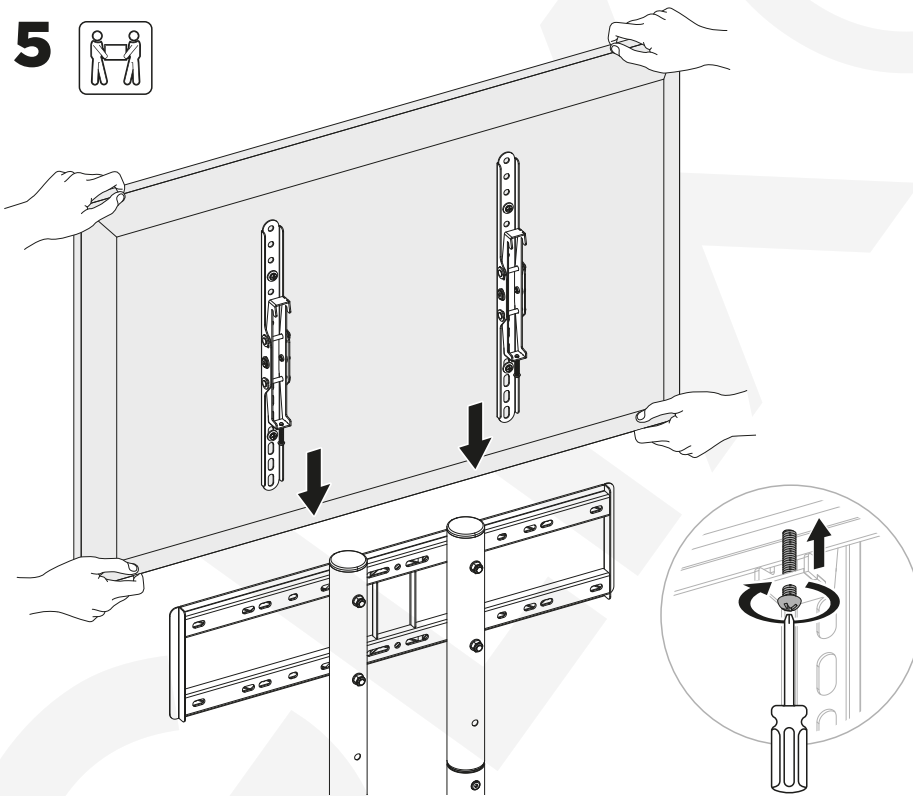

MANUAL DE INSTALACIÓN

SKU: FS4846HD

- EN**  Read the entire instruction manual before you start installation and assembly. If you have any questions regarding any of the instructions or warnings, please contact your local distributor for assistance.
-  **CAUTION:** Use with products heavier than the rated weights indicated may result in instability causing possible injury.
- Mounts must be attached as specified in assembly instructions. Improper installation may result in damage or serious personal injury.
 - Safety gear and proper tools must be used. This product should only be installed by professionals.
 - Make sure that the supporting surface will safely support the combined weight of the equipment and all attached hardware and components.
 - Use the mounting screws provided and DO NOT OVER TIGHTEN mounting screws.
 - This product contains small items that could be a choking hazard if swallowed. Keep these items away from children.
 - This product is intended for indoor use only. Using this product outdoors could lead to product failure and personal injury.
- IMPORTANT:** Ensure that you have received all parts according to the component checklist prior to installation. If any parts are missing or faulty, telephone your local distributor for a replacement.
- MAINTENANCE:** Check that the bracket is secure and safe to use at regular intervals (at least every three months).

4

5

Note: Adjust to the desired angle then tighten the screws using the tool as shown, alternating from each screw as you tighten them.