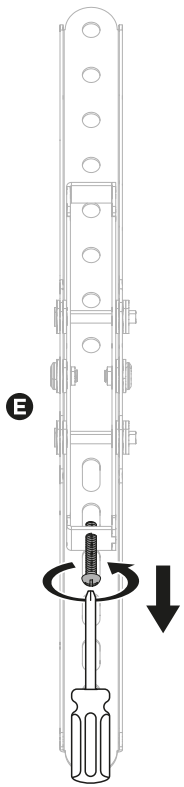

MANUAL DE INSTALACIÓN

SKU: FS4846HD

- EN**  Read the entire instruction manual before you start installation and assembly. If you have any questions regarding any of the instructions or warnings, please contact your local distributor for assistance.
-  **CAUTION:** Use with products heavier than the rated weights indicated may result in instability causing possible injury.
- Mounts must be attached as specified in assembly instructions. Improper installation may result in damage or serious personal injury.
 - Safety gear and proper tools must be used. This product should only be installed by professionals.
 - Make sure that the supporting surface will safely support the combined weight of the equipment and all attached hardware and components.
 - Use the mounting screws provided and DO NOT OVER TIGHTEN mounting screws.
 - This product contains small items that could be a choking hazard if swallowed. Keep these items away from children.
 - This product is intended for indoor use only. Using this product outdoors could lead to product failure and personal injury.
- IMPORTANT:** Ensure that you have received all parts according to the component checklist prior to installation. If any parts are missing or faulty, telephone your local distributor for a replacement.
- MAINTENANCE:** Check that the bracket is secure and safe to use at regular intervals (at least every three months).

4

5

Note: Adjust to the desired angle then tighten the screws using the tool as shown, alternating from each screw as you tighten them.