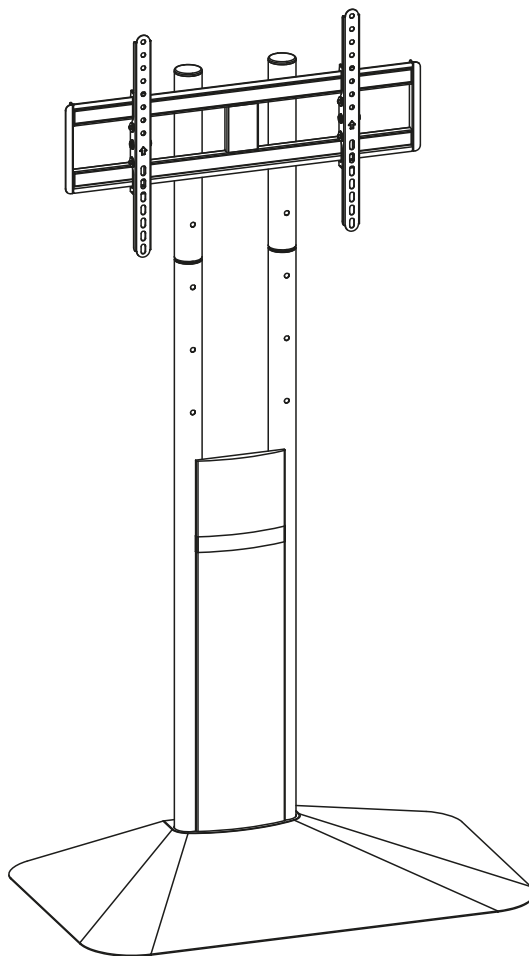

MANUAL DE INSTALACIÓN

SKU: FS4846HD

- EN**  Read the entire instruction manual before you start installation and assembly. If you have any questions regarding any of the instructions or warnings, please contact your local distributor for assistance.
-  **CAUTION:** Use with products heavier than the rated weights indicated may result in instability causing possible injury.
- Mounts must be attached as specified in assembly instructions. Improper installation may result in damage or serious personal injury.
 - Safety gear and proper tools must be used. This product should only be installed by professionals.
 - Make sure that the supporting surface will safely support the combined weight of the equipment and all attached hardware and components.
 - Use the mounting screws provided and DO NOT OVER TIGHTEN mounting screws.
 - This product contains small items that could be a choking hazard if swallowed. Keep these items away from children.
 - This product is intended for indoor use only. Using this product outdoors could lead to product failure and personal injury.
- IMPORTANT:** Ensure that you have received all parts according to the component checklist prior to installation. If any parts are missing or faulty, telephone your local distributor for a replacement.
- MAINTENANCE:** Check that the bracket is secure and safe to use at regular intervals (at least every three months).

4

5

Note: Adjust to the desired angle then tighten the screws using the tool as shown, alternating from each screw as you tighten them.