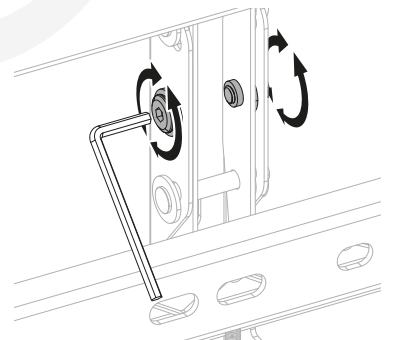

MANUAL DE INSTALACIÓN

SKU: FS4846HD

- EN**  Read the entire instruction manual before you start installation and assembly. If you have any questions regarding any of the instructions or warnings, please contact your local distributor for assistance.
-  **CAUTION:** Use with products heavier than the rated weights indicated may result in instability causing possible injury.
- Mounts must be attached as specified in assembly instructions. Improper installation may result in damage or serious personal injury.
 - Safety gear and proper tools must be used. This product should only be installed by professionals.
 - Make sure that the supporting surface will safely support the combined weight of the equipment and all attached hardware and components.
 - Use the mounting screws provided and DO NOT OVER TIGHTEN mounting screws.
 - This product contains small items that could be a choking hazard if swallowed. Keep these items away from children.
 - This product is intended for indoor use only. Using this product outdoors could lead to product failure and personal injury.
- IMPORTANT:** Ensure that you have received all parts according to the component checklist prior to installation. If any parts are missing or faulty, telephone your local distributor for a replacement.
- MAINTENANCE:** Check that the bracket is secure and safe to use at regular intervals (at least every three months).

4

5

Note: Adjust to the desired angle then tighten the screws using the tool as shown, alternating from each screw as you tighten them.