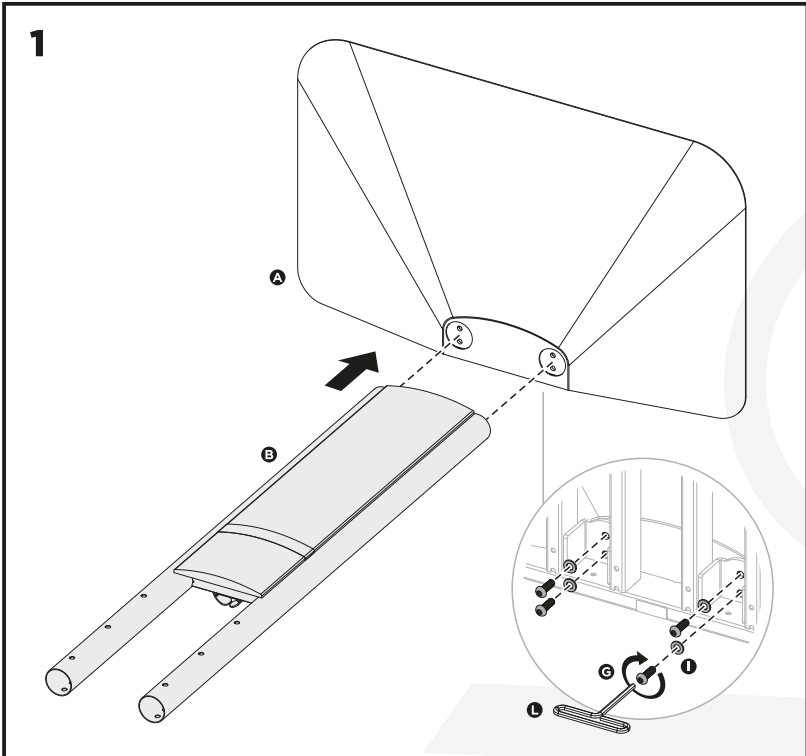

MANUAL DE INSTALACIÓN

SKU: FS4846HD

- EN**  Read the entire instruction manual before you start installation and assembly. If you have any questions regarding any of the instructions or warnings, please contact your local distributor for assistance.
-  **CAUTION:** Use with products heavier than the rated weights indicated may result in instability causing possible injury.
- Mounts must be attached as specified in assembly instructions. Improper installation may result in damage or serious personal injury.
 - Safety gear and proper tools must be used. This product should only be installed by professionals.
 - Make sure that the supporting surface will safely support the combined weight of the equipment and all attached hardware and components.
 - Use the mounting screws provided and DO NOT OVER TIGHTEN mounting screws.
 - This product contains small items that could be a choking hazard if swallowed. Keep these items away from children.
 - This product is intended for indoor use only. Using this product outdoors could lead to product failure and personal injury.
- IMPORTANT:** Ensure that you have received all parts according to the component checklist prior to installation. If any parts are missing or faulty, telephone your local distributor for a replacement.
- MAINTENANCE:** Check that the bracket is secure and safe to use at regular intervals (at least every three months).

4

5

Note: Adjust to the desired angle then tighten the screws using the tool as shown, alternating from each screw as you tighten them.