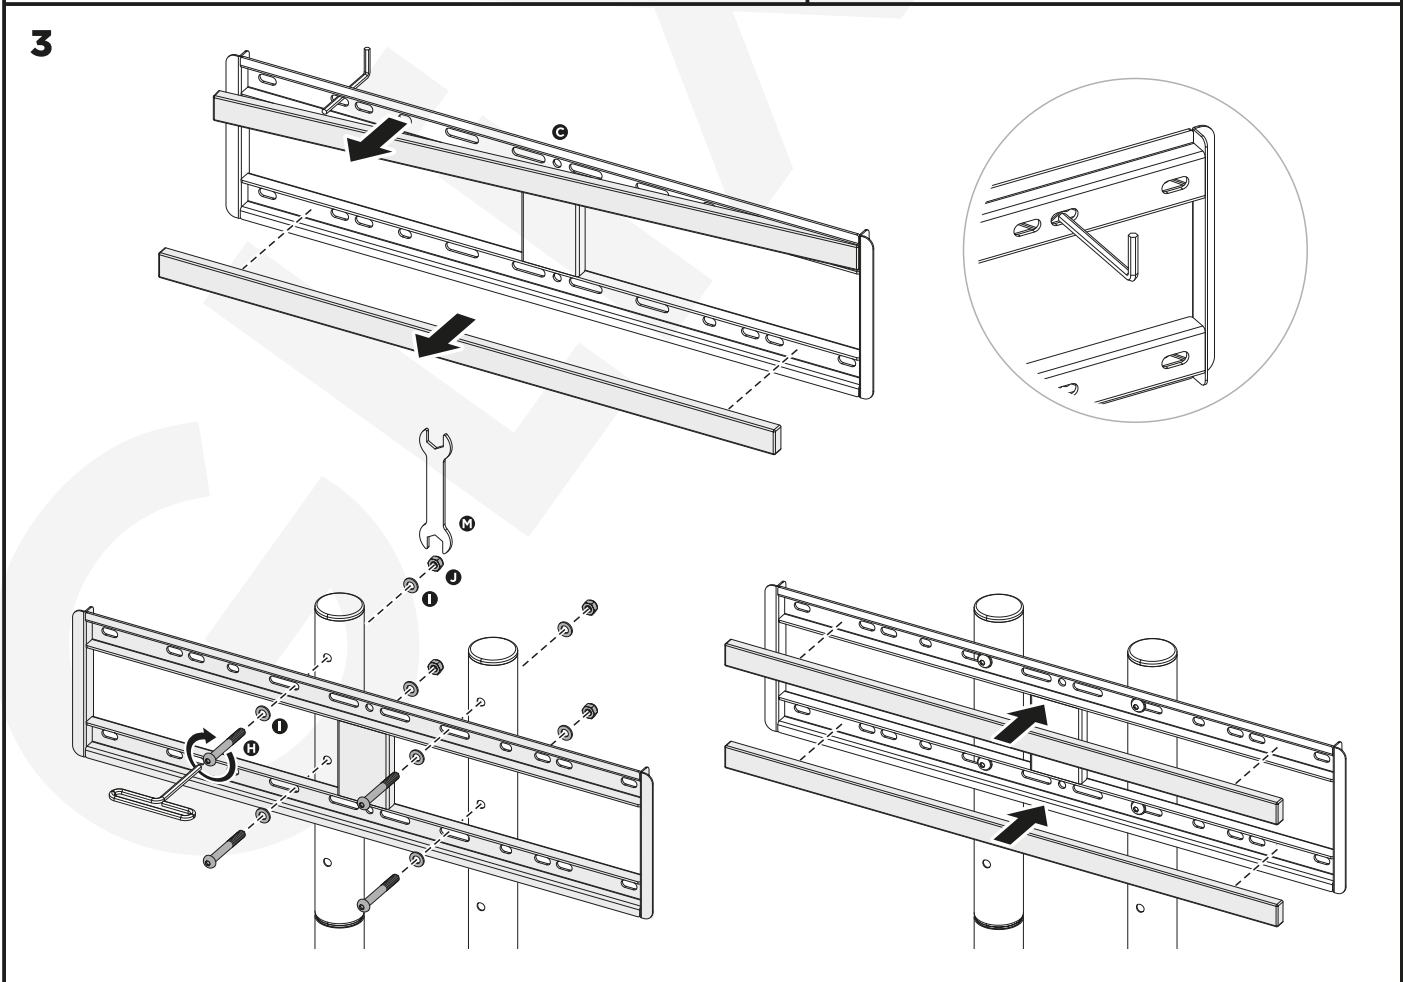

MANUAL DE INSTALACIÓN

SKU: FS4846HD

- EN**  Read the entire instruction manual before you start installation and assembly. If you have any questions regarding any of the instructions or warnings, please contact your local distributor for assistance.
-  **CAUTION:** Use with products heavier than the rated weights indicated may result in instability causing possible injury.
- Mounts must be attached as specified in assembly instructions. Improper installation may result in damage or serious personal injury.
 - Safety gear and proper tools must be used. This product should only be installed by professionals.
 - Make sure that the supporting surface will safely support the combined weight of the equipment and all attached hardware and components.
 - Use the mounting screws provided and DO NOT OVER TIGHTEN mounting screws.
 - This product contains small items that could be a choking hazard if swallowed. Keep these items away from children.
 - This product is intended for indoor use only. Using this product outdoors could lead to product failure and personal injury.
- IMPORTANT:** Ensure that you have received all parts according to the component checklist prior to installation. If any parts are missing or faulty, telephone your local distributor for a replacement.
- MAINTENANCE:** Check that the bracket is secure and safe to use at regular intervals (at least every three months).

4

5

Note: Adjust to the desired angle then tighten the screws using the tool as shown, alternating from each screw as you tighten them.