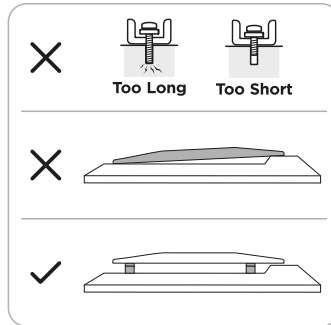

MANUAL DE INSTALACIÓN

SKU: FS4846HD

- EN**  Read the entire instruction manual before you start installation and assembly. If you have any questions regarding any of the instructions or warnings, please contact your local distributor for assistance.
-  **CAUTION:** Use with products heavier than the rated weights indicated may result in instability causing possible injury.
- Mounts must be attached as specified in assembly instructions. Improper installation may result in damage or serious personal injury.
 - Safety gear and proper tools must be used. This product should only be installed by professionals.
 - Make sure that the supporting surface will safely support the combined weight of the equipment and all attached hardware and components.
 - Use the mounting screws provided and DO NOT OVER TIGHTEN mounting screws.
 - This product contains small items that could be a choking hazard if swallowed. Keep these items away from children.
 - This product is intended for indoor use only. Using this product outdoors could lead to product failure and personal injury.
- IMPORTANT:** Ensure that you have received all parts according to the component checklist prior to installation. If any parts are missing or faulty, telephone your local distributor for a replacement.
- MAINTENANCE:** Check that the bracket is secure and safe to use at regular intervals (at least every three months).

4

5

Note: Adjust to the desired angle then tighten the screws using the tool as shown, alternating from each screw as you tighten them.