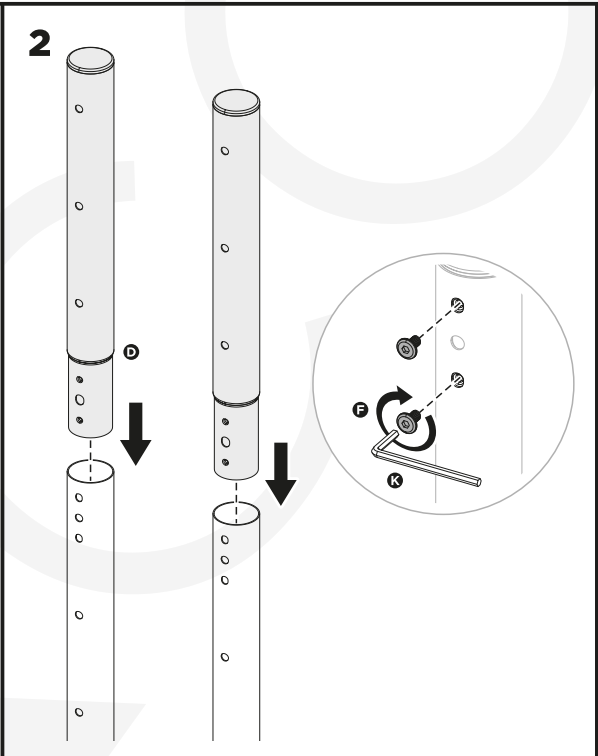

MANUAL DE INSTALACIÓN

SKU: FS4846HD

- EN**  Read the entire instruction manual before you start installation and assembly. If you have any questions regarding any of the instructions or warnings, please contact your local distributor for assistance.
-  **CAUTION:** Use with products heavier than the rated weights indicated may result in instability causing possible injury.
- Mounts must be attached as specified in assembly instructions. Improper installation may result in damage or serious personal injury.
 - Safety gear and proper tools must be used. This product should only be installed by professionals.
 - Make sure that the supporting surface will safely support the combined weight of the equipment and all attached hardware and components.
 - Use the mounting screws provided and DO NOT OVER TIGHTEN mounting screws.
 - This product contains small items that could be a choking hazard if swallowed. Keep these items away from children.
 - This product is intended for indoor use only. Using this product outdoors could lead to product failure and personal injury.
- IMPORTANT:** Ensure that you have received all parts according to the component checklist prior to installation. If any parts are missing or faulty, telephone your local distributor for a replacement.
- MAINTENANCE:** Check that the bracket is secure and safe to use at regular intervals (at least every three months).

4

5

Note: Adjust to the desired angle then tighten the screws using the tool as shown, alternating from each screw as you tighten them.