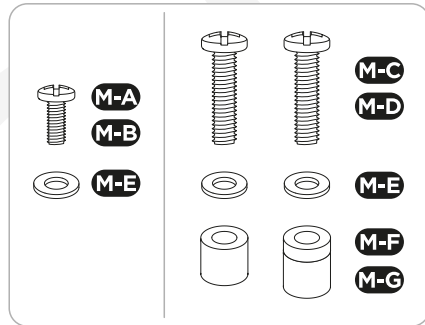

MANUAL DE INSTALACIÓN

SKU: FS4846HD

- EN**  Read the entire instruction manual before you start installation and assembly. If you have any questions regarding any of the instructions or warnings, please contact your local distributor for assistance.
-  **CAUTION:** Use with products heavier than the rated weights indicated may result in instability causing possible injury.
- Mounts must be attached as specified in assembly instructions. Improper installation may result in damage or serious personal injury.
 - Safety gear and proper tools must be used. This product should only be installed by professionals.
 - Make sure that the supporting surface will safely support the combined weight of the equipment and all attached hardware and components.
 - Use the mounting screws provided and DO NOT OVER TIGHTEN mounting screws.
 - This product contains small items that could be a choking hazard if swallowed. Keep these items away from children.
 - This product is intended for indoor use only. Using this product outdoors could lead to product failure and personal injury.
- IMPORTANT:** Ensure that you have received all parts according to the component checklist prior to installation. If any parts are missing or faulty, telephone your local distributor for a replacement.
- MAINTENANCE:** Check that the bracket is secure and safe to use at regular intervals (at least every three months).

4

5

Note: Adjust to the desired angle then tighten the screws using the tool as shown, alternating from each screw as you tighten them.