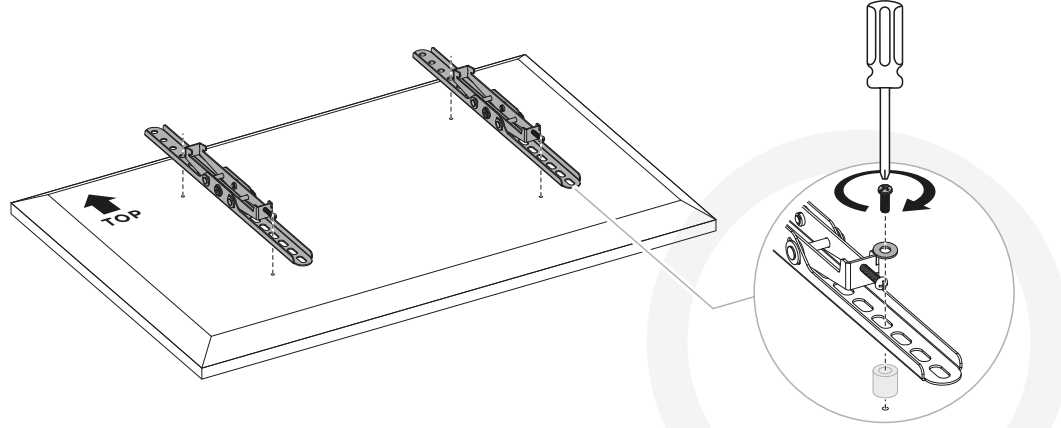

MANUAL DE INSTALACIÓN

SKU: FS4846HD

- EN**  Read the entire instruction manual before you start installation and assembly. If you have any questions regarding any of the instructions or warnings, please contact your local distributor for assistance.
-  **CAUTION:** Use with products heavier than the rated weights indicated may result in instability causing possible injury.
- Mounts must be attached as specified in assembly instructions. Improper installation may result in damage or serious personal injury.
 - Safety gear and proper tools must be used. This product should only be installed by professionals.
 - Make sure that the supporting surface will safely support the combined weight of the equipment and all attached hardware and components.
 - Use the mounting screws provided and DO NOT OVER TIGHTEN mounting screws.
 - This product contains small items that could be a choking hazard if swallowed. Keep these items away from children.
 - This product is intended for indoor use only. Using this product outdoors could lead to product failure and personal injury.
- IMPORTANT:** Ensure that you have received all parts according to the component checklist prior to installation. If any parts are missing or faulty, telephone your local distributor for a replacement.
- MAINTENANCE:** Check that the bracket is secure and safe to use at regular intervals (at least every three months).

4

5

Note: Adjust to the desired angle then tighten the screws using the tool as shown, alternating from each screw as you tighten them.