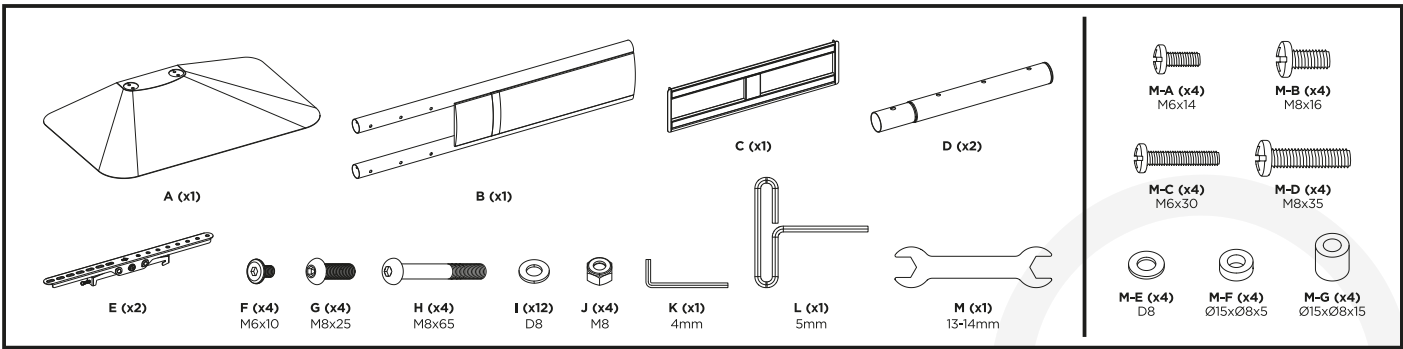

MANUAL DE INSTALACIÓN

SKU: FS4846HD

- EN**  Read the entire instruction manual before you start installation and assembly. If you have any questions regarding any of the instructions or warnings, please contact your local distributor for assistance.
-  **CAUTION:** Use with products heavier than the rated weights indicated may result in instability causing possible injury.
- Mounts must be attached as specified in assembly instructions. Improper installation may result in damage or serious personal injury.
 - Safety gear and proper tools must be used. This product should only be installed by professionals.
 - Make sure that the supporting surface will safely support the combined weight of the equipment and all attached hardware and components.
 - Use the mounting screws provided and DO NOT OVER TIGHTEN mounting screws.
 - This product contains small items that could be a choking hazard if swallowed. Keep these items away from children.
 - This product is intended for indoor use only. Using this product outdoors could lead to product failure and personal injury.
- IMPORTANT:** Ensure that you have received all parts according to the component checklist prior to installation. If any parts are missing or faulty, telephone your local distributor for a replacement.
- MAINTENANCE:** Check that the bracket is secure and safe to use at regular intervals (at least every three months).

4

5

Note: Adjust to the desired angle then tighten the screws using the tool as shown, alternating from each screw as you tighten them.