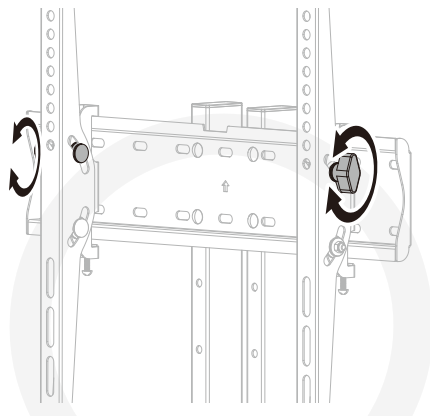

MANUAL DE INSTALACIÓN

SKU: FS4744T02W

- EN**  Read the entire instruction manual before you start installation and assembly. If you have any questions regarding any of the instructions or warnings, please contact your local distributor for assistance.
-  **CAUTION:** Use with products heavier than the rated weights indicated may result in instability causing possible injury.
- Mounts must be attached as specified in assembly instructions. Improper installation may result in damage or serious personal injury.
 - Safety gear and proper tools must be used. This product should only be installed by professionals.
 - Make sure that the supporting surface will safely support the combined weight of the equipment and all attached hardware and components.
 - Use the mounting screws provided and DO NOT OVER TIGHTEN mounting screws.
 - This product contains small items that could be a choking hazard if swallowed. Keep these items away from children.
 - This product is intended for indoor use only. Using this product outdoors could lead to product failure and personal injury.
- IMPORTANT:** Ensure that you have received all parts according to the component checklist prior to installation. If any parts are missing or faulty, telephone your local distributor for a replacement.
- MAINTENANCE:** Check that the bracket is secure and safe to use at regular intervals (at least every three months).

6

Note: Adjust to the desired angle then tighten the screws as shown, alternating from each screw as you tighten them.

Note: If the caster can't touch the ground, loosen the lower nut as shown to adjust the caster to proper position, then tighten the upper nut.