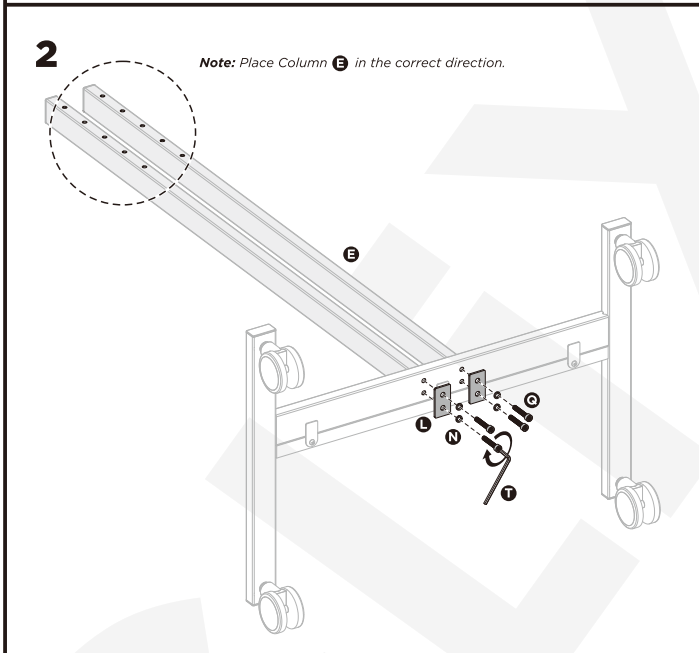

MANUAL DE INSTALACIÓN

SKU: FS4744T02W

- EN**  Read the entire instruction manual before you start installation and assembly. If you have any questions regarding any of the instructions or warnings, please contact your local distributor for assistance.
-  **CAUTION:** Use with products heavier than the rated weights indicated may result in instability causing possible injury.
- Mounts must be attached as specified in assembly instructions. Improper installation may result in damage or serious personal injury.
 - Safety gear and proper tools must be used. This product should only be installed by professionals.
 - Make sure that the supporting surface will safely support the combined weight of the equipment and all attached hardware and components.
 - Use the mounting screws provided and DO NOT OVER TIGHTEN mounting screws.
 - This product contains small items that could be a choking hazard if swallowed. Keep these items away from children.
 - This product is intended for indoor use only. Using this product outdoors could lead to product failure and personal injury.
- IMPORTANT:** Ensure that you have received all parts according to the component checklist prior to installation. If any parts are missing or faulty, telephone your local distributor for a replacement.
- MAINTENANCE:** Check that the bracket is secure and safe to use at regular intervals (at least every three months).

6

Note: Adjust to the desired angle then tighten the screws as shown, alternating from each screw as you tighten them.

Note: If the caster can't touch the ground, loosen the lower nut as shown to adjust the caster to proper position, then tighten the upper nut.