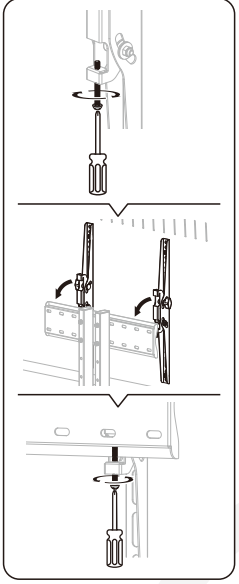

MANUAL DE INSTALACIÓN

SKU: FS4744T02W

- EN**  Read the entire instruction manual before you start installation and assembly. If you have any questions regarding any of the instructions or warnings, please contact your local distributor for assistance.
-  **CAUTION:** Use with products heavier than the rated weights indicated may result in instability causing possible injury.
- Mounts must be attached as specified in assembly instructions. Improper installation may result in damage or serious personal injury.
 - Safety gear and proper tools must be used. This product should only be installed by professionals.
 - Make sure that the supporting surface will safely support the combined weight of the equipment and all attached hardware and components.
 - Use the mounting screws provided and DO NOT OVER TIGHTEN mounting screws.
 - This product contains small items that could be a choking hazard if swallowed. Keep these items away from children.
 - This product is intended for indoor use only. Using this product outdoors could lead to product failure and personal injury.
- IMPORTANT:** Ensure that you have received all parts according to the component checklist prior to installation. If any parts are missing or faulty, telephone your local distributor for a replacement.
- MAINTENANCE:** Check that the bracket is secure and safe to use at regular intervals (at least every three months).

6

Note: Adjust to the desired angle then tighten the screws as shown, alternating from each screw as you tighten them.

Note: If the caster can't touch the ground, loosen the lower nut as shown to adjust the caster to proper position, then tighten the upper nut.