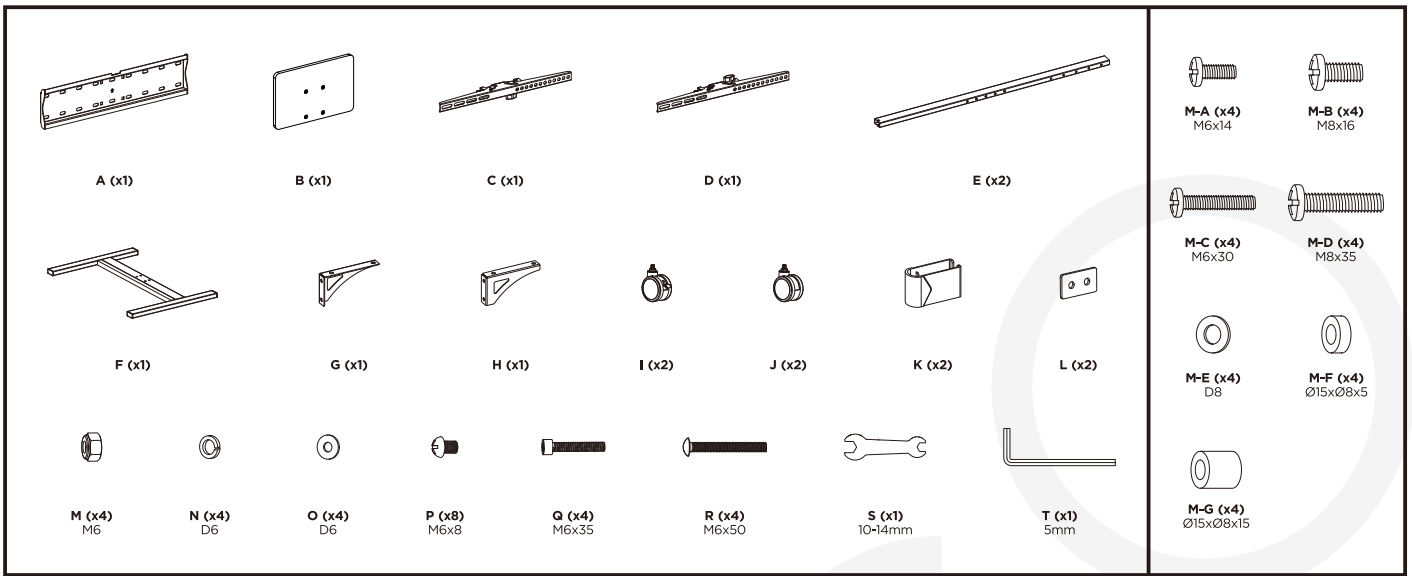

MANUAL DE INSTALACIÓN

SKU: FS4744T02W

- EN**  Read the entire instruction manual before you start installation and assembly. If you have any questions regarding any of the instructions or warnings, please contact your local distributor for assistance.
-  **CAUTION:** Use with products heavier than the rated weights indicated may result in instability causing possible injury.
- Mounts must be attached as specified in assembly instructions. Improper installation may result in damage or serious personal injury.
 - Safety gear and proper tools must be used. This product should only be installed by professionals.
 - Make sure that the supporting surface will safely support the combined weight of the equipment and all attached hardware and components.
 - Use the mounting screws provided and DO NOT OVER TIGHTEN mounting screws.
 - This product contains small items that could be a choking hazard if swallowed. Keep these items away from children.
 - This product is intended for indoor use only. Using this product outdoors could lead to product failure and personal injury.
- IMPORTANT:** Ensure that you have received all parts according to the component checklist prior to installation. If any parts are missing or faulty, telephone your local distributor for a replacement.
- MAINTENANCE:** Check that the bracket is secure and safe to use at regular intervals (at least every three months).

6

Note: Adjust to the desired angle then tighten the screws as shown, alternating from each screw as you tighten them.

Note: If the caster can't touch the ground, loosen the lower nut as shown to adjust the caster to proper position, then tighten the upper nut.