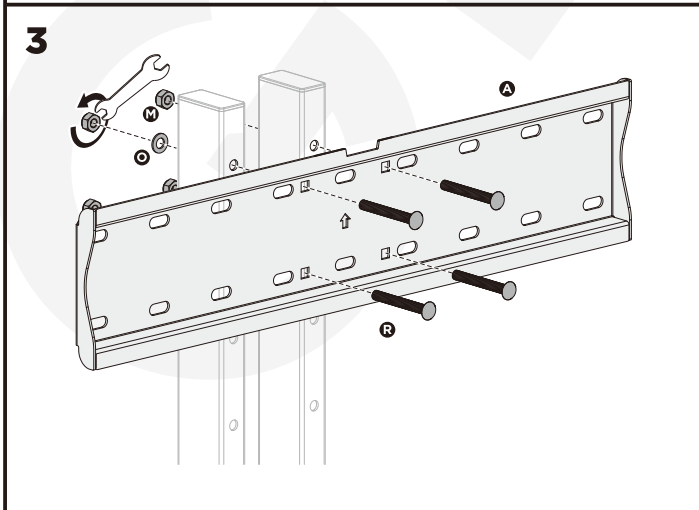

MANUAL DE INSTALACIÓN

SKU: FS4744T02W

- EN**  Read the entire instruction manual before you start installation and assembly. If you have any questions regarding any of the instructions or warnings, please contact your local distributor for assistance.
-  **CAUTION:** Use with products heavier than the rated weights indicated may result in instability causing possible injury.
- Mounts must be attached as specified in assembly instructions. Improper installation may result in damage or serious personal injury.
 - Safety gear and proper tools must be used. This product should only be installed by professionals.
 - Make sure that the supporting surface will safely support the combined weight of the equipment and all attached hardware and components.
 - Use the mounting screws provided and DO NOT OVER TIGHTEN mounting screws.
 - This product contains small items that could be a choking hazard if swallowed. Keep these items away from children.
 - This product is intended for indoor use only. Using this product outdoors could lead to product failure and personal injury.
- IMPORTANT:** Ensure that you have received all parts according to the component checklist prior to installation. If any parts are missing or faulty, telephone your local distributor for a replacement.
- MAINTENANCE:** Check that the bracket is secure and safe to use at regular intervals (at least every three months).

6

Note: Adjust to the desired angle then tighten the screws as shown, alternating from each screw as you tighten them.

Note: If the caster can't touch the ground, loosen the lower nut as shown to adjust the caster to proper position, then tighten the upper nut.