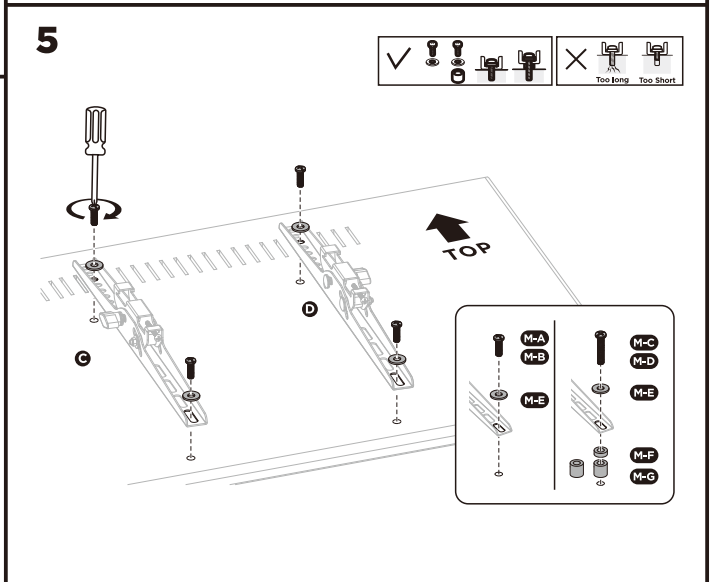

MANUAL DE INSTALACIÓN

SKU: FS4744T02W

- EN**  Read the entire instruction manual before you start installation and assembly. If you have any questions regarding any of the instructions or warnings, please contact your local distributor for assistance.
-  **CAUTION:** Use with products heavier than the rated weights indicated may result in instability causing possible injury.
- Mounts must be attached as specified in assembly instructions. Improper installation may result in damage or serious personal injury.
 - Safety gear and proper tools must be used. This product should only be installed by professionals.
 - Make sure that the supporting surface will safely support the combined weight of the equipment and all attached hardware and components.
 - Use the mounting screws provided and DO NOT OVER TIGHTEN mounting screws.
 - This product contains small items that could be a choking hazard if swallowed. Keep these items away from children.
 - This product is intended for indoor use only. Using this product outdoors could lead to product failure and personal injury.
- IMPORTANT:** Ensure that you have received all parts according to the component checklist prior to installation. If any parts are missing or faulty, telephone your local distributor for a replacement.
- MAINTENANCE:** Check that the bracket is secure and safe to use at regular intervals (at least every three months).

6

Note: Adjust to the desired angle then tighten the screws as shown, alternating from each screw as you tighten them.

Note: If the caster can't touch the ground, loosen the lower nut as shown to adjust the caster to proper position, then tighten the upper nut.