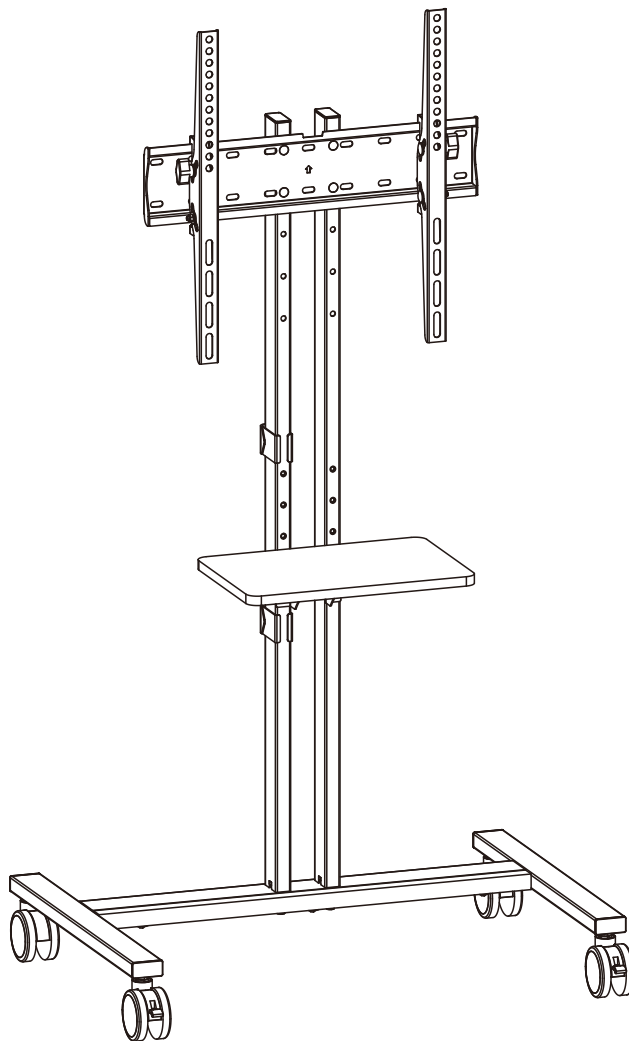

MANUAL DE INSTALACIÓN

SKU: FS4744T02W

- EN**  Read the entire instruction manual before you start installation and assembly. If you have any questions regarding any of the instructions or warnings, please contact your local distributor for assistance.
-  **CAUTION:** Use with products heavier than the rated weights indicated may result in instability causing possible injury.
- Mounts must be attached as specified in assembly instructions. Improper installation may result in damage or serious personal injury.
 - Safety gear and proper tools must be used. This product should only be installed by professionals.
 - Make sure that the supporting surface will safely support the combined weight of the equipment and all attached hardware and components.
 - Use the mounting screws provided and DO NOT OVER TIGHTEN mounting screws.
 - This product contains small items that could be a choking hazard if swallowed. Keep these items away from children.
 - This product is intended for indoor use only. Using this product outdoors could lead to product failure and personal injury.
- IMPORTANT:** Ensure that you have received all parts according to the component checklist prior to installation. If any parts are missing or faulty, telephone your local distributor for a replacement.
- MAINTENANCE:** Check that the bracket is secure and safe to use at regular intervals (at least every three months).

6

Note: Adjust to the desired angle then tighten the screws as shown, alternating from each screw as you tighten them.

Note: If the caster can't touch the ground, loosen the lower nut as shown to adjust the caster to proper position, then tighten the upper nut.