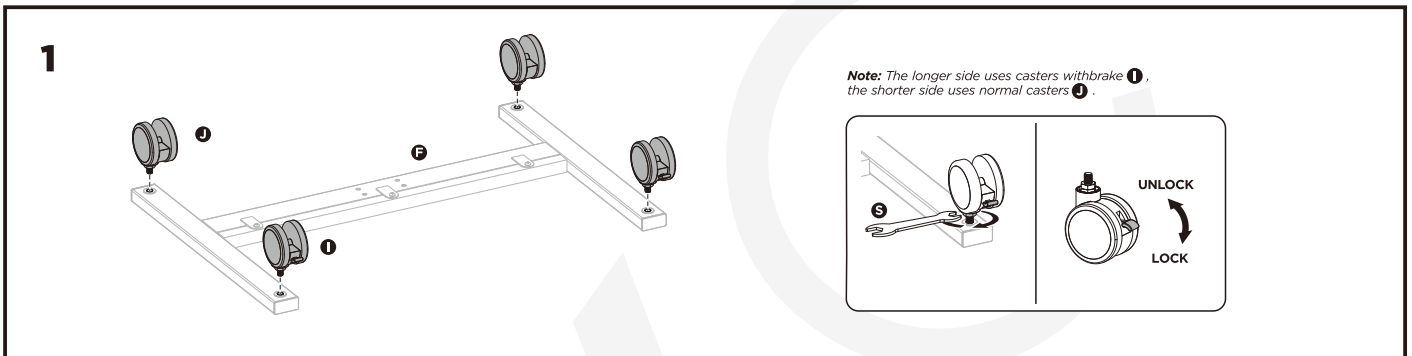

MANUAL DE INSTALACIÓN

SKU: FS4744T02W

- EN**  Read the entire instruction manual before you start installation and assembly. If you have any questions regarding any of the instructions or warnings, please contact your local distributor for assistance.
-  **CAUTION:** Use with products heavier than the rated weights indicated may result in instability causing possible injury.
- Mounts must be attached as specified in assembly instructions. Improper installation may result in damage or serious personal injury.
 - Safety gear and proper tools must be used. This product should only be installed by professionals.
 - Make sure that the supporting surface will safely support the combined weight of the equipment and all attached hardware and components.
 - Use the mounting screws provided and DO NOT OVER TIGHTEN mounting screws.
 - This product contains small items that could be a choking hazard if swallowed. Keep these items away from children.
 - This product is intended for indoor use only. Using this product outdoors could lead to product failure and personal injury.
- IMPORTANT:** Ensure that you have received all parts according to the component checklist prior to installation. If any parts are missing or faulty, telephone your local distributor for a replacement.
- MAINTENANCE:** Check that the bracket is secure and safe to use at regular intervals (at least every three months).

6

Note: Adjust to the desired angle then tighten the screws as shown, alternating from each screw as you tighten them.

Note: If the caster can't touch the ground, loosen the lower nut as shown to adjust the caster to proper position, then tighten the upper nut.