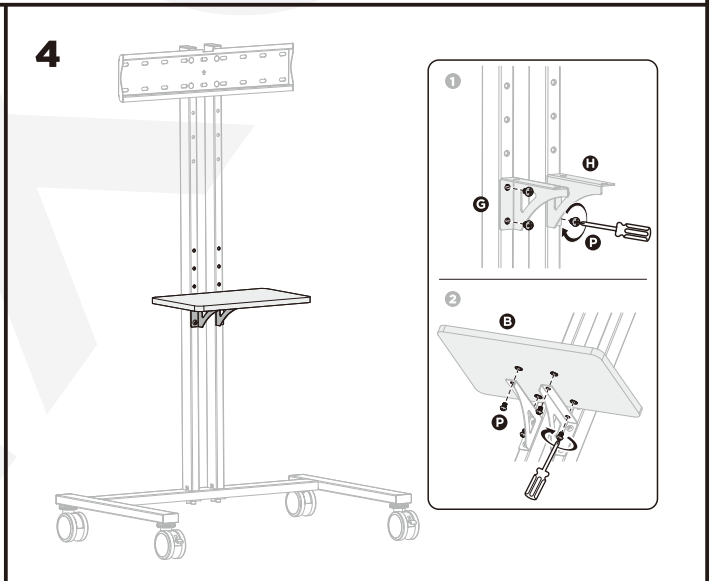

MANUAL DE INSTALACIÓN

SKU: FS4744T02W

- EN**  Read the entire instruction manual before you start installation and assembly. If you have any questions regarding any of the instructions or warnings, please contact your local distributor for assistance.
-  **CAUTION:** Use with products heavier than the rated weights indicated may result in instability causing possible injury.
- Mounts must be attached as specified in assembly instructions. Improper installation may result in damage or serious personal injury.
 - Safety gear and proper tools must be used. This product should only be installed by professionals.
 - Make sure that the supporting surface will safely support the combined weight of the equipment and all attached hardware and components.
 - Use the mounting screws provided and DO NOT OVER TIGHTEN mounting screws.
 - This product contains small items that could be a choking hazard if swallowed. Keep these items away from children.
 - This product is intended for indoor use only. Using this product outdoors could lead to product failure and personal injury.
- IMPORTANT:** Ensure that you have received all parts according to the component checklist prior to installation. If any parts are missing or faulty, telephone your local distributor for a replacement.
- MAINTENANCE:** Check that the bracket is secure and safe to use at regular intervals (at least every three months).

6

Note: Adjust to the desired angle then tighten the screws as shown, alternating from each screw as you tighten them.

Note: If the caster can't touch the ground, loosen the lower nut as shown to adjust the caster to proper position, then tighten the upper nut.