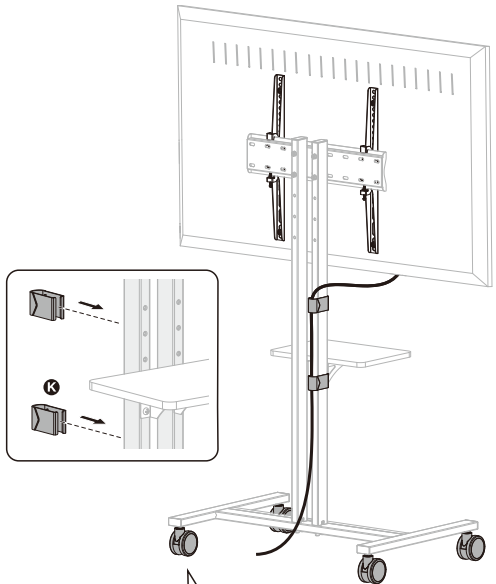

MANUAL DE INSTALACIÓN

SKU: FS4744T02W

- EN**  Read the entire instruction manual before you start installation and assembly. If you have any questions regarding any of the instructions or warnings, please contact your local distributor for assistance.
-  **CAUTION:** Use with products heavier than the rated weights indicated may result in instability causing possible injury.
- Mounts must be attached as specified in assembly instructions. Improper installation may result in damage or serious personal injury.
 - Safety gear and proper tools must be used. This product should only be installed by professionals.
 - Make sure that the supporting surface will safely support the combined weight of the equipment and all attached hardware and components.
 - Use the mounting screws provided and DO NOT OVER TIGHTEN mounting screws.
 - This product contains small items that could be a choking hazard if swallowed. Keep these items away from children.
 - This product is intended for indoor use only. Using this product outdoors could lead to product failure and personal injury.
- IMPORTANT:** Ensure that you have received all parts according to the component checklist prior to installation. If any parts are missing or faulty, telephone your local distributor for a replacement.
- MAINTENANCE:** Check that the bracket is secure and safe to use at regular intervals (at least every three months).

6

Note: Adjust to the desired angle then tighten the screws as shown, alternating from each screw as you tighten them.

Note: If the caster can't touch the ground, loosen the lower nut as shown to adjust the caster to proper position, then tighten the upper nut.