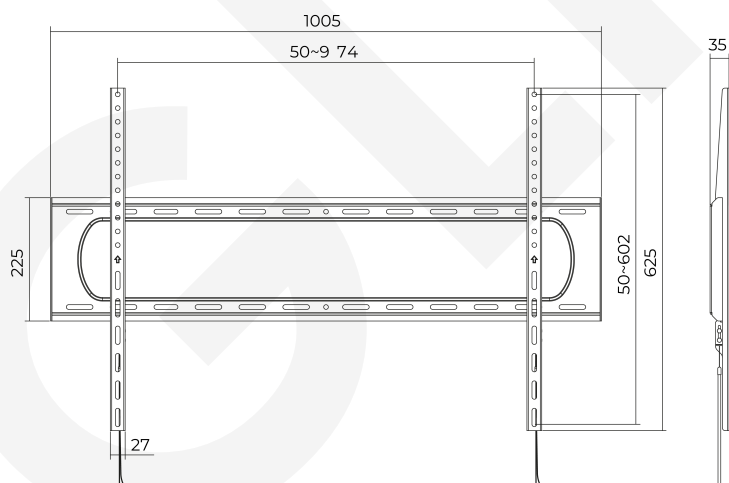

F90

[60"-120"]

900X600

[120 KG]

Cierre rápido por resorte

SKU	F90
Compatible TV:	60-120 Pulg
VESA Compatible:	50x50,75x75,100x100,100x150,150x100,100x200,200x100,150x150,200x200,200x300,300x200,200x400,400x200,300x300,300x400,400x300,600x200,400x400,600x300,400x600,600x400,700x400,800x400,600x600,800x500,800x600,900x600mm
Carga:	120 kg
Perfil:	35mm
Material:	Acero
Acabado de la superficie:	Recubrimiento en polvo
Color:	Negro
Instalación:	Pared sólida, perno doble (406mm/450mm/600mm)