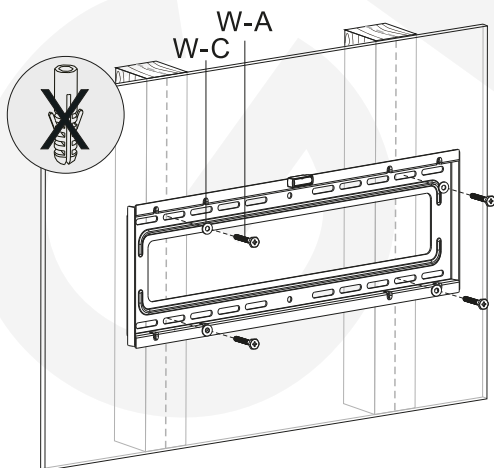

MANUAL DE INSTALACIÓN

SKU: F85T

- EN**  Read the entire instruction manual before you start installation and assembly. If you have any questions regarding any of the instructions or warnings, please contact your local distributor for assistance.
- CAUTION:** Use with products heavier than the rated weights indicated may result in instability causing possible injury.
- Mounts must be attached as specified in assembly instructions. Improper installation may result in damage or serious personal injury.
 - Safety gear and proper tools must be used. This product should only be installed by professionals.
 - Make sure that the supporting surface will safely support the combined weight of the equipment and all attached hardware and components.
 - Use the mounting screws provided and DO NOT OVER TIGHTEN mounting screws.
 - This product contains small items that could be a choking hazard if swallowed. Keep these items away from children.
 - This product is intended for indoor use only. Using this product outdoors could lead to product failure and personal injury.
- IMPORTANT:** Ensure that you have received all parts according to the component checklist prior to installation. If any parts are missing or faulty, telephone your local distributor for a replacement.
- MAINTENANCE:** Check that the bracket is secure and safe to use at regular intervals (at least every three months).

M-D (x4)
M8x35

M-E (x4)
D8

M-F (x4)
Ø15xØ8x5

M-G (x4)
Ø15xØ8x15

W-A (x6)

W-B (x6)

W-C (x6)

1a