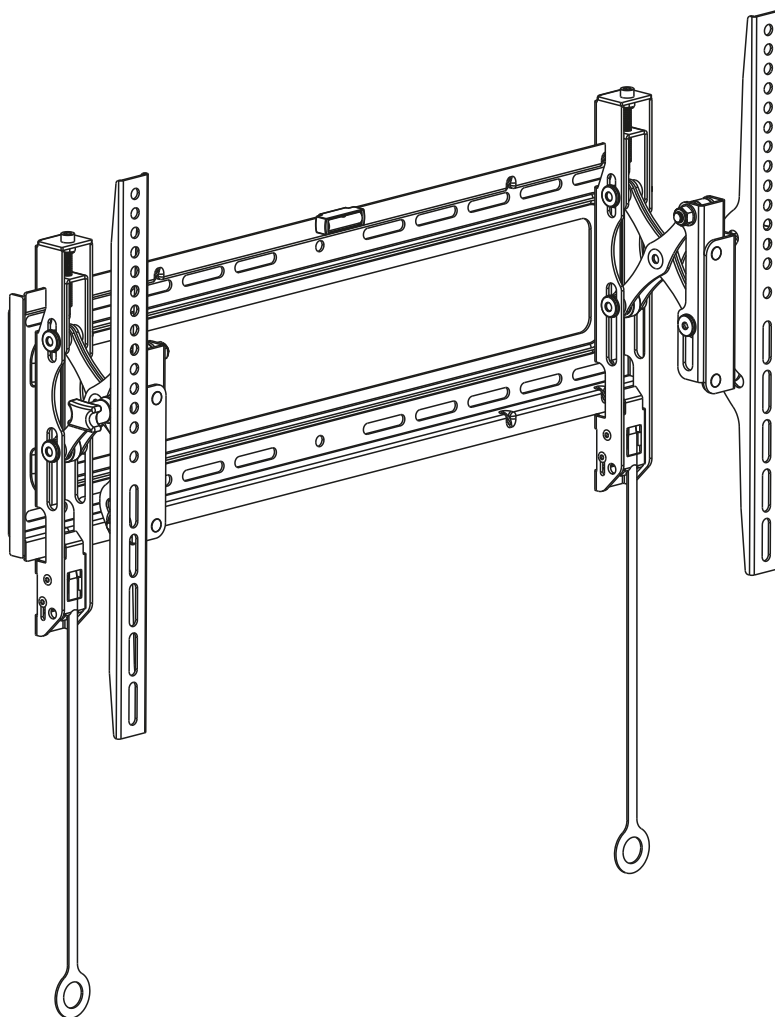

MANUAL DE INSTALACIÓN

SKU: F85T

- EN**  Read the entire instruction manual before you start installation and assembly. If you have any questions regarding any of the instructions or warnings, please contact your local distributor for assistance.
- CAUTION:** Use with products heavier than the rated weights indicated may result in instability causing possible injury.
- Mounts must be attached as specified in assembly instructions. Improper installation may result in damage or serious personal injury.
 - Safety gear and proper tools must be used. This product should only be installed by professionals.
 - Make sure that the supporting surface will safely support the combined weight of the equipment and all attached hardware and components.
 - Use the mounting screws provided and DO NOT OVER TIGHTEN mounting screws.
 - This product contains small items that could be a choking hazard if swallowed. Keep these items away from children.
 - This product is intended for indoor use only. Using this product outdoors could lead to product failure and personal injury.
- IMPORTANT:** Ensure that you have received all parts according to the component checklist prior to installation. If any parts are missing or faulty, telephone your local distributor for a replacement.
- MAINTENANCE:** Check that the bracket is secure and safe to use at regular intervals (at least every three months).

A (x1)

B (x1)

D (x1)

C (x1)

E (x1)

M-A (x4)
M6x14

M-B (x4)
M8x16

M-C (x4)
M6x30

M-D (x4)
M8x35

M-E (x4)
D8

M-F (x4)
Ø15xØ8x5

M-G (x4)
Ø15xØ8x15

W-A (x6)

W-B (x6)

W-C (x6)

1a