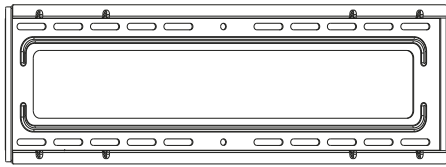

MANUAL DE INSTALACIÓN

SKU: F85T

- EN**  Read the entire instruction manual before you start installation and assembly. If you have any questions regarding any of the instructions or warnings, please contact your local distributor for assistance.
- CAUTION:** Use with products heavier than the rated weights indicated may result in instability causing possible injury.
- Mounts must be attached as specified in assembly instructions. Improper installation may result in damage or serious personal injury.
 - Safety gear and proper tools must be used. This product should only be installed by professionals.
 - Make sure that the supporting surface will safely support the combined weight of the equipment and all attached hardware and components.
 - Use the mounting screws provided and DO NOT OVER TIGHTEN mounting screws.
 - This product contains small items that could be a choking hazard if swallowed. Keep these items away from children.
 - This product is intended for indoor use only. Using this product outdoors could lead to product failure and personal injury.
- IMPORTANT:** Ensure that you have received all parts according to the component checklist prior to installation. If any parts are missing or faulty, telephone your local distributor for a replacement.
- MAINTENANCE:** Check that the bracket is secure and safe to use at regular intervals (at least every three months).

A (x1)

B (x1)

D (x1)

C (x1)

E (x1)

M-A (x4)
M6x14

M-B (x4)
M8x16

M-C (x4)
M6x30

M-D (x4)
M8x35

M-E (x4)
D8

M-F (x4)
Ø15xØ8x5

M-G (x4)
Ø15xØ8x15

W-A (x6)

W-B (x6)

W-C (x6)

1a