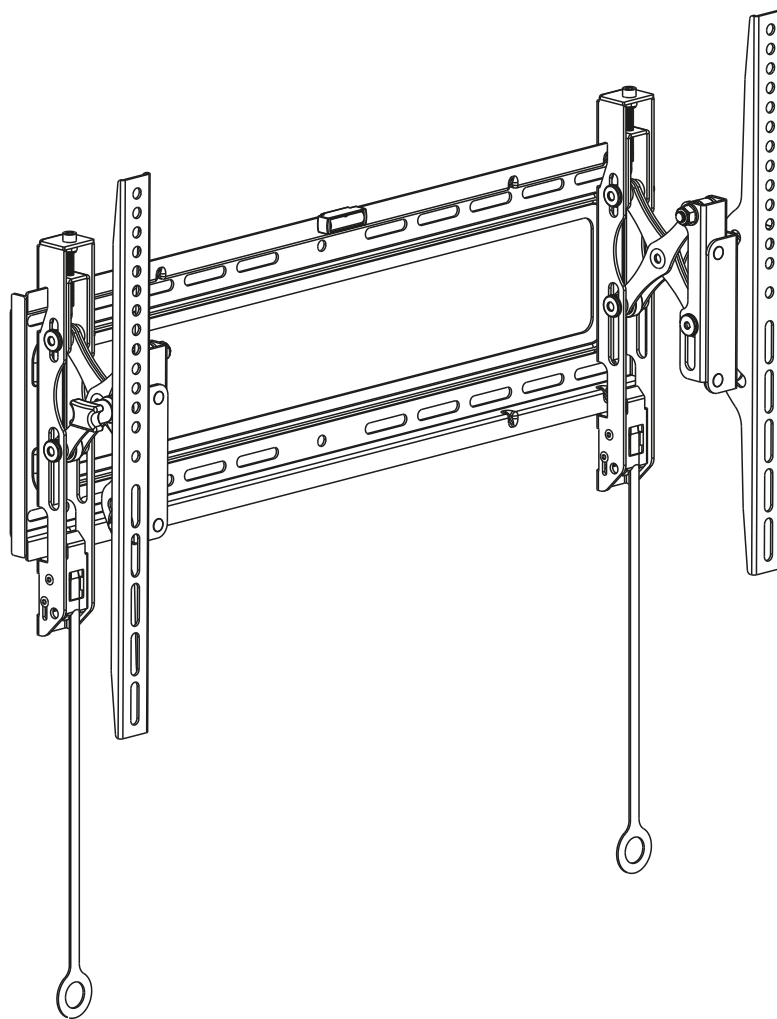

# MANUAL DE INSTALACIÓN

**SKU: F65T**

- EN**  Read the entire instruction manual before you start installation and assembly. If you have any questions regarding any of the instructions or warnings, please contact your local distributor for assistance.
- CAUTION:** Use with products heavier than the rated weights indicated may result in instability causing possible injury.
- Mounts must be attached as specified in assembly instructions. Improper installation may result in damage or serious personal injury.
  - Safety gear and proper tools must be used. This product should only be installed by professionals.
  - Make sure that the supporting surface will safely support the combined weight of the equipment and all attached hardware and components.
  - Use the mounting screws provided and DO NOT OVER TIGHTEN mounting screws.
  - This product contains small items that could be a choking hazard if swallowed. Keep these items away from children.
  - This product is intended for indoor use only. Using this product outdoors could lead to product failure and personal injury.
- IMPORTANT:** Ensure that you have received all parts according to the component checklist prior to installation. If any parts are missing or faulty, telephone your local distributor for a replacement.
- MAINTENANCE:** Check that the bracket is secure and safe to use at regular intervals (at least every three months).

A (x1)

B (x1)

D (x1)

C (x1)

E (x1)

M-A (x4)  
M6x14

M-B (x4)  
M8x16

M-C (x4)  
M6x30

M-D (x4)  
M8x35

M-E (x4)  
D8

M-F (x4)  
Ø15xØ8x5

M-G (x4)  
Ø15xØ8x15

W-A (x6)

W-B (x6)

W-C (x6)

1a