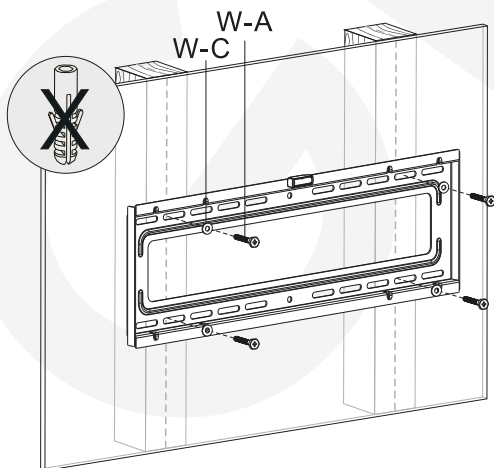

# MANUAL DE INSTALACIÓN

**SKU: F65T**

- EN**  Read the entire instruction manual before you start installation and assembly. If you have any questions regarding any of the instructions or warnings, please contact your local distributor for assistance.
- CAUTION:** Use with products heavier than the rated weights indicated may result in instability causing possible injury.
- Mounts must be attached as specified in assembly instructions. Improper installation may result in damage or serious personal injury.
  - Safety gear and proper tools must be used. This product should only be installed by professionals.
  - Make sure that the supporting surface will safely support the combined weight of the equipment and all attached hardware and components.
  - Use the mounting screws provided and DO NOT OVER TIGHTEN mounting screws.
  - This product contains small items that could be a choking hazard if swallowed. Keep these items away from children.
  - This product is intended for indoor use only. Using this product outdoors could lead to product failure and personal injury.
- IMPORTANT:** Ensure that you have received all parts according to the component checklist prior to installation. If any parts are missing or faulty, telephone your local distributor for a replacement.
- MAINTENANCE:** Check that the bracket is secure and safe to use at regular intervals (at least every three months).

M-D (x4)  
M8x35

M-E (x4)  
D8

M-F (x4)  
Ø15xØ8x5

M-G (x4)  
Ø15xØ8x15

W-A (x6)

W-B (x6)

W-C (x6)

1a