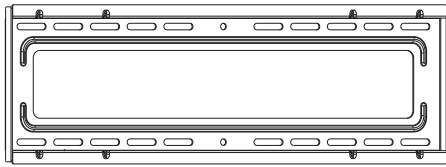

# MANUAL DE INSTALACIÓN

**SKU: F65T**

- EN**  Read the entire instruction manual before you start installation and assembly. If you have any questions regarding any of the instructions or warnings, please contact your local distributor for assistance.
- CAUTION:** Use with products heavier than the rated weights indicated may result in instability causing possible injury.
- Mounts must be attached as specified in assembly instructions. Improper installation may result in damage or serious personal injury.
  - Safety gear and proper tools must be used. This product should only be installed by professionals.
  - Make sure that the supporting surface will safely support the combined weight of the equipment and all attached hardware and components.
  - Use the mounting screws provided and DO NOT OVER TIGHTEN mounting screws.
  - This product contains small items that could be a choking hazard if swallowed. Keep these items away from children.
  - This product is intended for indoor use only. Using this product outdoors could lead to product failure and personal injury.
- IMPORTANT:** Ensure that you have received all parts according to the component checklist prior to installation. If any parts are missing or faulty, telephone your local distributor for a replacement.
- MAINTENANCE:** Check that the bracket is secure and safe to use at regular intervals (at least every three months).

A (x1)

B (x1)

D (x1)

C (x1)

E (x1)

M-A (x4)  
M6x14

M-B (x4)  
M8x16

M-C (x4)  
M6x30

M-D (x4)  
M8x35

M-E (x4)  
D8

M-F (x4)  
Ø15xØ8x5

M-G (x4)  
Ø15xØ8x15

W-A (x6)

W-B (x6)

W-C (x6)

1a