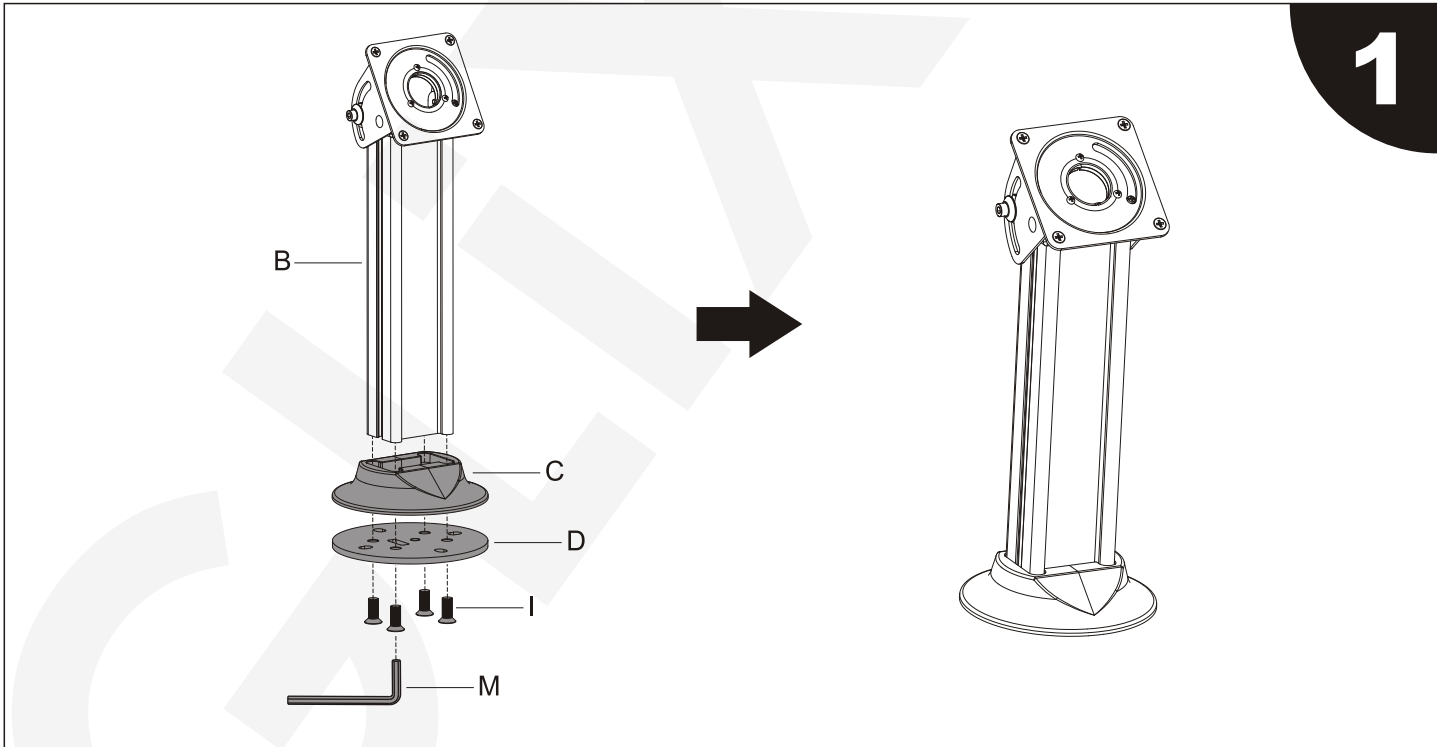

MANUAL DE INSTALACIÓN

SKU: DESKPAD97

- EN  Read the entire instruction manual before you start installation and assembly. If you have any questions regarding any of the instructions or warnings, please contact your local distributor for assistance.
-  **CAUTION:** Use with products heavier than the rated weights indicated may result in instability causing possible injury.
- Mounts must be attached as specified in assembly instructions. Improper installation may result in damage or serious personal injury.
 - Safety gear and proper tools must be used. This product should only be installed by professionals.
 - Make sure that the supporting surface will safely support the combined weight of the equipment and all attached hardware and components.
 - Use the mounting screws provided and DO NOT OVER TIGHTEN mounting screws.
 - This product contains small items that could be a choking hazard if swallowed. Keep these items away from children.
 - This product is intended for indoor use only. Using this product outdoors could lead to product failure and personal injury.
- IMPORTANT:** Ensure that you have received all parts according to the component checklist prior to installation. If any parts are missing or faulty, telephone your local distributor for a replacement.
- MAINTENANCE:** Check that the bracket is secure and safe to use at regular intervals (at least every three months).

ITEM	DESCRIPTION/PART NO.	QUANTITY	ITEM	DESCRIPTION/PART NO.	QUANTITY
A	 anti-theft box	1	F	 concrete anchor	4
B	 pole	1	G	 key	2
C	 decorative cover	1	H	 M5x6	4
D	 base	1	I	 M8x20	4
E	 ST6.3x55	4	J	 M8x45	1
			K	 washer	1
			L	 4mm Allen key	1
			M	 5mm Allen key	1
			N	 button	1