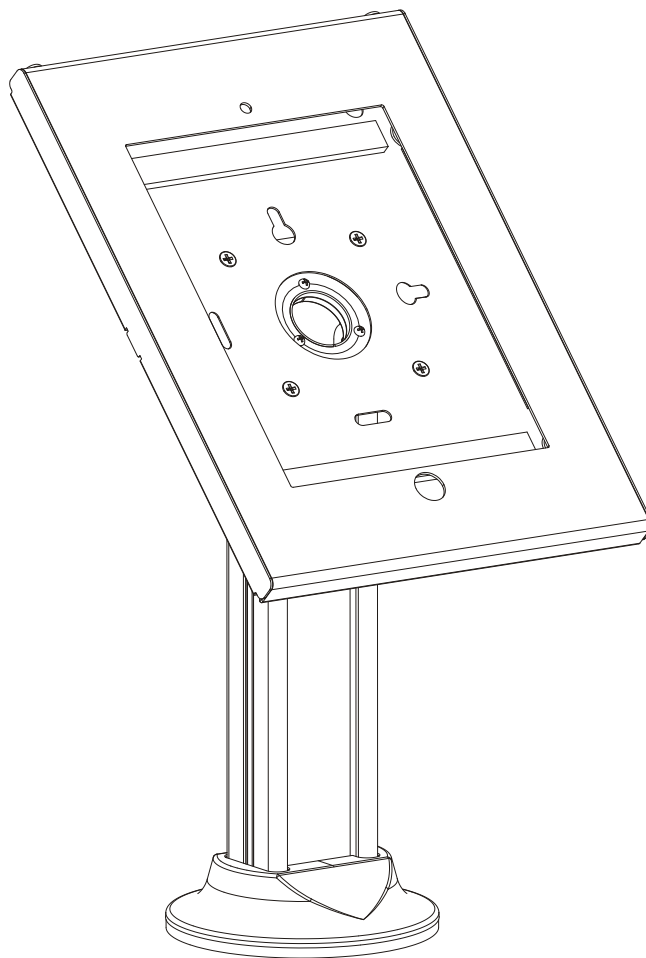

MANUAL DE INSTALACIÓN

SKU: DESKPAD97

- EN  Read the entire instruction manual before you start installation and assembly. If you have any questions regarding any of the instructions or warnings, please contact your local distributor for assistance.
-  **CAUTION:** Use with products heavier than the rated weights indicated may result in instability causing possible injury.
- Mounts must be attached as specified in assembly instructions. Improper installation may result in damage or serious personal injury.
 - Safety gear and proper tools must be used. This product should only be installed by professionals.
 - Make sure that the supporting surface will safely support the combined weight of the equipment and all attached hardware and components.
 - Use the mounting screws provided and DO NOT OVER TIGHTEN mounting screws.
 - This product contains small items that could be a choking hazard if swallowed. Keep these items away from children.
 - This product is intended for indoor use only. Using this product outdoors could lead to product failure and personal injury.
- IMPORTANT:** Ensure that you have received all parts according to the component checklist prior to installation. If any parts are missing or faulty, telephone your local distributor for a replacement.
- MAINTENANCE:** Check that the bracket is secure and safe to use at regular intervals (at least every three months).

ITEM	DESCRIPTION/PART NO.	QUANTITY	ITEM	DESCRIPTION/PART NO.	QUANTITY
A	 anti-theft box	1	F	 concrete anchor	4
B	 pole	1	G	 key	2
C	 decorative cover	1	H	 M5x6	4
D	 base	1	I	 M8x20	4
E	 ST6.3x55	4	J	 M8x45	1
			K	 washer	1
			L	 4mm Allen key	1
			M	 5mm Allen key	1
			N	 button	1