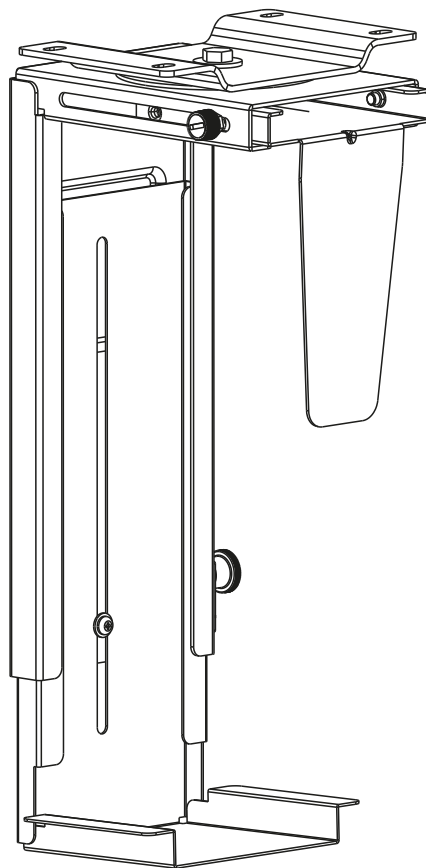

# MANUAL DE INSTALACIÓN

**SKU: CPU6**

- EN**  Read the entire instruction manual before you start installation and assembly. If you have any questions regarding any of the instructions or warnings, please contact your local distributor for assistance.
-  **CAUTION:** Use with products heavier than the rated weights indicated may result in instability causing possible injury.
- Mounts must be attached as specified in assembly instructions. Improper installation may result in damage or serious personal injury.
  - Safety gear and proper tools must be used. This product should only be installed by professionals.
  - Make sure that the supporting surface will safely support the combined weight of the equipment and all attached hardware and components.
  - Use the mounting screws provided and DO NOT OVER TIGHTEN mounting screws.
  - This product contains small items that could be a choking hazard if swallowed. Keep these items away from children.
  - This product is intended for indoor use only. Using this product outdoors could lead to product failure and personal injury.
- IMPORTANT:** Ensure that you have received all parts according to the component checklist prior to installation. If any parts are missing or faulty, telephone your local distributor for a replacement.
- MAINTENANCE:** Check that the bracket is secure and safe to use at regular intervals (at least every three months).

A (x1)

st4.8x16 (x4)

B

st4.8x38 (x4)

C

D (x4)

E (x12)

F (x4)