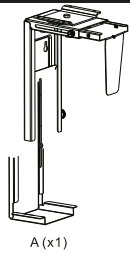

# MANUAL DE INSTALACIÓN

**SKU: CPU6**

- EN**  Read the entire instruction manual before you start installation and assembly. If you have any questions regarding any of the instructions or warnings, please contact your local distributor for assistance.
-  **CAUTION:** Use with products heavier than the rated weights indicated may result in instability causing possible injury.
- Mounts must be attached as specified in assembly instructions. Improper installation may result in damage or serious personal injury.
  - Safety gear and proper tools must be used. This product should only be installed by professionals.
  - Make sure that the supporting surface will safely support the combined weight of the equipment and all attached hardware and components.
  - Use the mounting screws provided and DO NOT OVER TIGHTEN mounting screws.
  - This product contains small items that could be a choking hazard if swallowed. Keep these items away from children.
  - This product is intended for indoor use only. Using this product outdoors could lead to product failure and personal injury.
- IMPORTANT:** Ensure that you have received all parts according to the component checklist prior to installation. If any parts are missing or faulty, telephone your local distributor for a replacement.
- MAINTENANCE:** Check that the bracket is secure and safe to use at regular intervals (at least every three months).

A (x1)

st4.8x16 (x4)

B

st4.8x38 (x4)

C

D (x4)

E (x12)

F (x4)