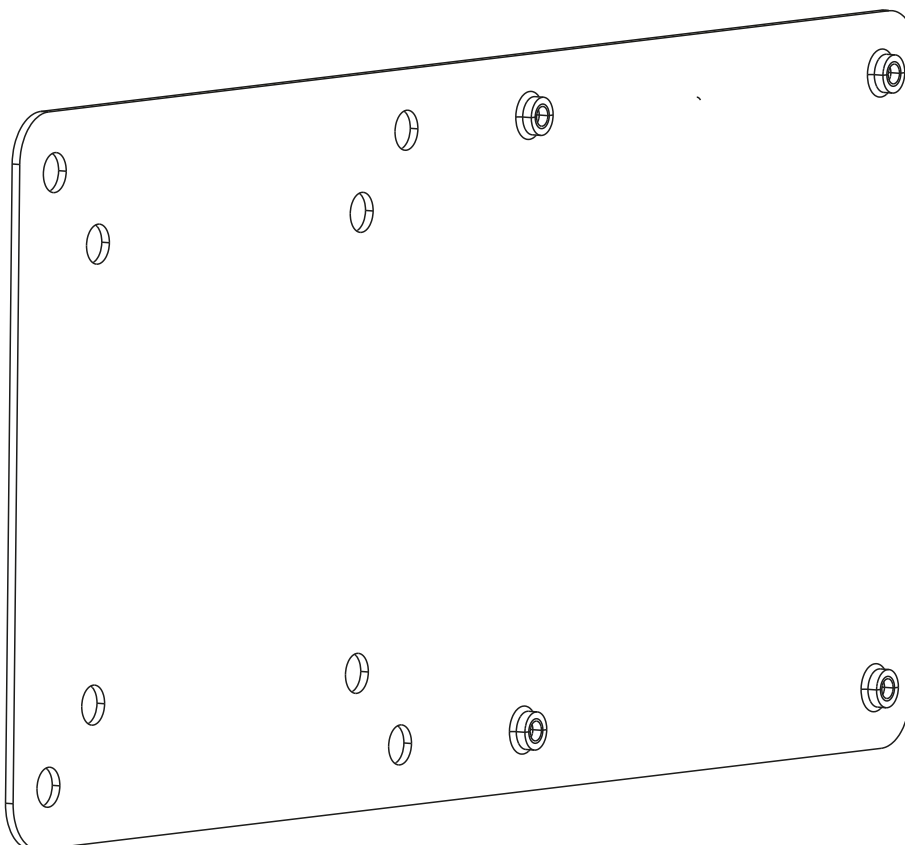

MANUAL DE INSTALACIÓN

SKU: CPB7

EN Read the entire instruction manual before you start installation and assembly. If you have any questions regarding any of the instructions or warnings, please contact your local distributor for assistance.

CAUTION: Use with products heavier than the rated weights indicated may result in instability causing possible injury.

• Use the mounting screws provided and DO NOT OVER TIGHTEN mounting screws.

MAINTENANCE: Check that the bracket is secure and safe to use at regular intervals (at least every three months).