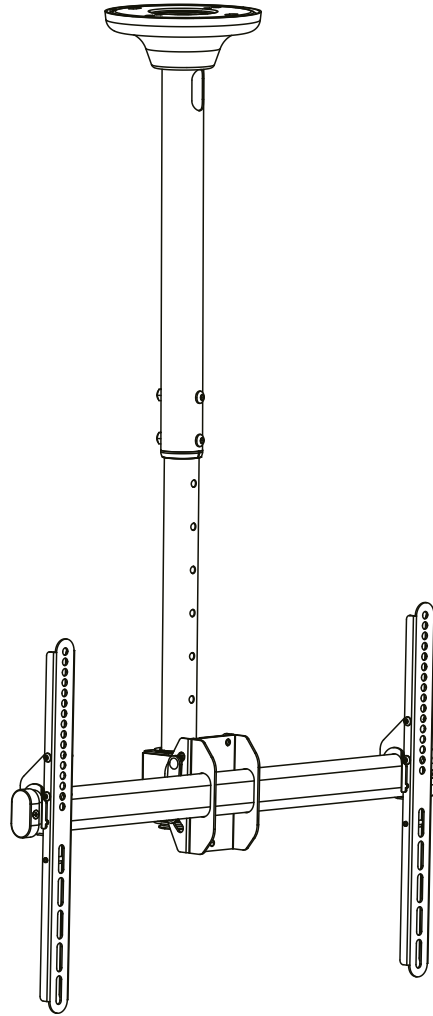

MANUAL DE INSTALACIÓN

SKU: CE944156

EN Read the entire instruction manual before you start installation and assembly. If you have any questions regarding any of the instructions or warnings, please contact your local distributor for assistance.

IMPORTANT: Ensure that you have received all parts according to the component checklist prior to installation. If any parts are missing or faulty, telephone your local distributor for a replacement.

MAINTENANCE: Check that the bracket is secure and safe to use at regular intervals (at least every three months).