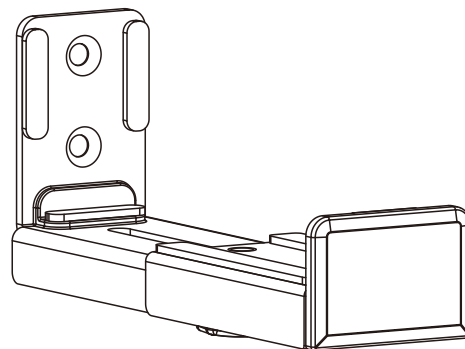

MANUAL DE INSTALACIÓN

SKU: BS67

- EN**  Read the entire instruction manual before you start installation and assembly. If you have any questions regarding any of the instructions or warnings, please contact your local distributor for assistance.
-  **CAUTION:** Use with products heavier than the rated weights indicated may result in instability causing possible injury.
- Mounts must be attached as specified in assembly instructions. Improper installation may result in damage or serious personal injury.
 - Safety gear and proper tools must be used. This product should only be installed by professionals.
 - Make sure that the supporting surface will safely support the combined weight of the equipment and all attached hardware and components.
 - Use the mounting screws provided and **DO NOT OVER TIGHTEN** mounting screws.
 - This product contains small items that could be a choking hazard if swallowed. Keep these items away from children.
 - This product is intended for indoor use only. Using this product outdoors could lead to product failure and personal injury.
- IMPORTANT:** Ensure that you have received all parts according to the component checklist prior to installation. If any parts are missing or faulty, telephone your local distributor for a replacement.
- MAINTENANCE:** Check that the bracket is secure and safe to use at regular intervals (at least every three months).