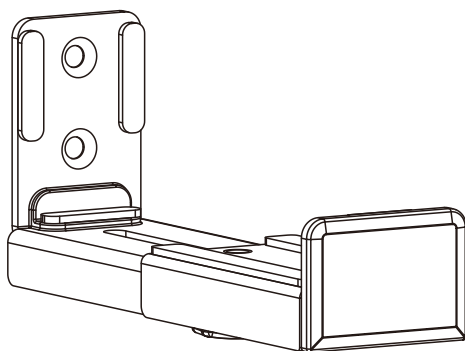

MANUAL DE INSTALACIÓN

SKU: BS67

- EN**  Read the entire instruction manual before you start installation and assembly. If you have any questions regarding any of the instructions or warnings, please contact your local distributor for assistance.
-  **CAUTION:** Use with products heavier than the rated weights indicated may result in instability causing possible injury.
- Mounts must be attached as specified in assembly instructions. Improper installation may result in damage or serious personal injury.
 - Safety gear and proper tools must be used. This product should only be installed by professionals.
 - Make sure that the supporting surface will safely support the combined weight of the equipment and all attached hardware and components.
 - Use the mounting screws provided and **DO NOT OVER TIGHTEN** mounting screws.
 - This product contains small items that could be a choking hazard if swallowed. Keep these items away from children.
 - This product is intended for indoor use only. Using this product outdoors could lead to product failure and personal injury.
- IMPORTANT:** Ensure that you have received all parts according to the component checklist prior to installation. If any parts are missing or faulty, telephone your local distributor for a replacement.
- MAINTENANCE:** Check that the bracket is secure and safe to use at regular intervals (at least every three months).