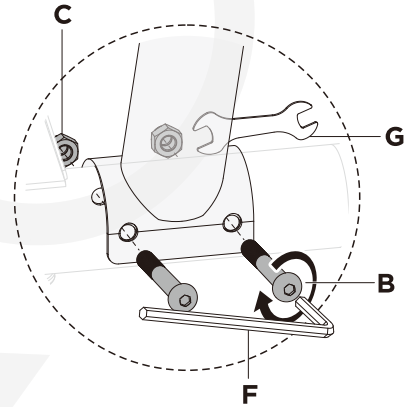

# MANUAL DE INSTALACIÓN

**SKU: RALLYBSACC**

- EN**  Read the entire instruction manual before you start installation and assembly. If you have any questions regarding any of the instructions or warnings, please contact your local distributor for assistance.
-  **CAUTION:** Use with products heavier than the rated weights indicated may result in instability causing possible injury.
- Mounts must be attached as specified in assembly instructions. Improper installation may result in damage or serious personal injury.
  - Safety gear and proper tools must be used. This product should only be installed by professionals.
  - Make sure that the supporting surface will safely support the combined weight of the equipment and all attached hardware and components.
  - Use the mounting screws provided and **DO NOT OVER TIGHTEN** mounting screws.
  - This product contains small items that could be a choking hazard if swallowed. Keep these items away from children.
  - This product is intended for indoor use only. Using this product outdoors could lead to product failure and personal injury.
- IMPORTANT:** Ensure that you have received all parts according to the component checklist prior to installation. If any parts are missing or faulty, telephone your local distributor for a replacement.
- MAINTENANCE:** Check that the bracket is secure and safe to use at regular intervals (at least every three months).

A ( 1 )

B ( 2 )

C ( 2 )

D ( 2 )

E ( 2 )

F ( 1 )

G ( 1 )

**A** For right side use, attach the mount onto the frame directly.

**B** For left side use, reassemble the panel as shown, then attach it onto the frame.