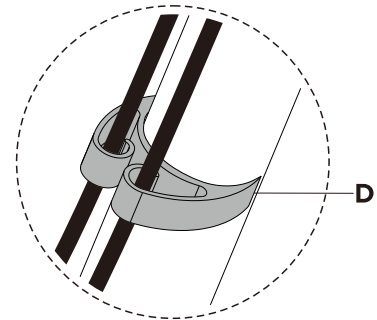

# MANUAL DE INSTALACIÓN

**SKU: RALLYBSACC**

- EN**  Read the entire instruction manual before you start installation and assembly. If you have any questions regarding any of the instructions or warnings, please contact your local distributor for assistance.
-  **CAUTION:** Use with products heavier than the rated weights indicated may result in instability causing possible injury.
- Mounts must be attached as specified in assembly instructions. Improper installation may result in damage or serious personal injury.
  - Safety gear and proper tools must be used. This product should only be installed by professionals.
  - Make sure that the supporting surface will safely support the combined weight of the equipment and all attached hardware and components.
  - Use the mounting screws provided and **DO NOT OVER TIGHTEN** mounting screws.
  - This product contains small items that could be a choking hazard if swallowed. Keep these items away from children.
  - This product is intended for indoor use only. Using this product outdoors could lead to product failure and personal injury.
- IMPORTANT:** Ensure that you have received all parts according to the component checklist prior to installation. If any parts are missing or faulty, telephone your local distributor for a replacement.
- MAINTENANCE:** Check that the bracket is secure and safe to use at regular intervals (at least every three months).

A ( 1 )

B ( 2 )

C ( 2 )

D ( 2 )

E ( 2 )

F ( 1 )

G ( 1 )

**A** For right side use, attach the mount onto the frame directly.

**B** For left side use, reassemble the panel as shown, then attach it onto the frame.