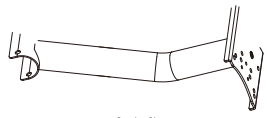

# MANUAL DE INSTALACIÓN

**SKU: RALLYBSACC**

- EN**  Read the entire instruction manual before you start installation and assembly. If you have any questions regarding any of the instructions or warnings, please contact your local distributor for assistance.
-  **CAUTION:** Use with products heavier than the rated weights indicated may result in instability causing possible injury.
- Mounts must be attached as specified in assembly instructions. Improper installation may result in damage or serious personal injury.
  - Safety gear and proper tools must be used. This product should only be installed by professionals.
  - Make sure that the supporting surface will safely support the combined weight of the equipment and all attached hardware and components.
  - Use the mounting screws provided and **DO NOT OVER TIGHTEN** mounting screws.
  - This product contains small items that could be a choking hazard if swallowed. Keep these items away from children.
  - This product is intended for indoor use only. Using this product outdoors could lead to product failure and personal injury.
- IMPORTANT:** Ensure that you have received all parts according to the component checklist prior to installation. If any parts are missing or faulty, telephone your local distributor for a replacement.
- MAINTENANCE:** Check that the bracket is secure and safe to use at regular intervals (at least every three months).

A ( 1 )

B ( 2 )

C ( 2 )

D ( 2 )

E ( 2 )

F ( 1 )

G ( 1 )

**A** For right side use, attach the mount onto the frame directly.

**B** For left side use, reassemble the panel as shown, then attach it onto the frame.