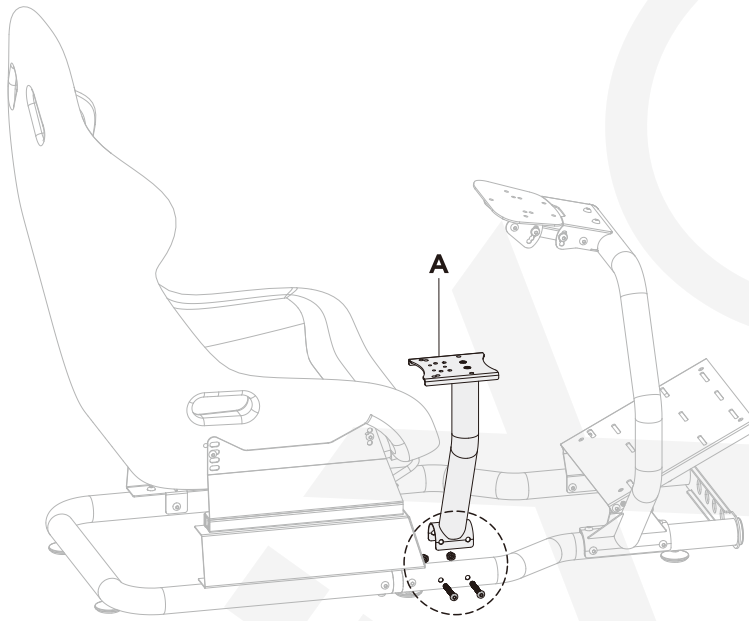

# MANUAL DE INSTALACIÓN

**SKU: RALLYBSACC**

- EN**  Read the entire instruction manual before you start installation and assembly. If you have any questions regarding any of the instructions or warnings, please contact your local distributor for assistance.
-  **CAUTION:** Use with products heavier than the rated weights indicated may result in instability causing possible injury.
- Mounts must be attached as specified in assembly instructions. Improper installation may result in damage or serious personal injury.
  - Safety gear and proper tools must be used. This product should only be installed by professionals.
  - Make sure that the supporting surface will safely support the combined weight of the equipment and all attached hardware and components.
  - Use the mounting screws provided and **DO NOT OVER TIGHTEN** mounting screws.
  - This product contains small items that could be a choking hazard if swallowed. Keep these items away from children.
  - This product is intended for indoor use only. Using this product outdoors could lead to product failure and personal injury.
- IMPORTANT:** Ensure that you have received all parts according to the component checklist prior to installation. If any parts are missing or faulty, telephone your local distributor for a replacement.
- MAINTENANCE:** Check that the bracket is secure and safe to use at regular intervals (at least every three months).

A ( 1 )

B ( 2 )

C ( 2 )

D ( 2 )

E ( 2 )

F ( 1 )

G ( 1 )

**A** For right side use, attach the mount onto the frame directly.

**B** For left side use, reassemble the panel as shown, then attach it onto the frame.