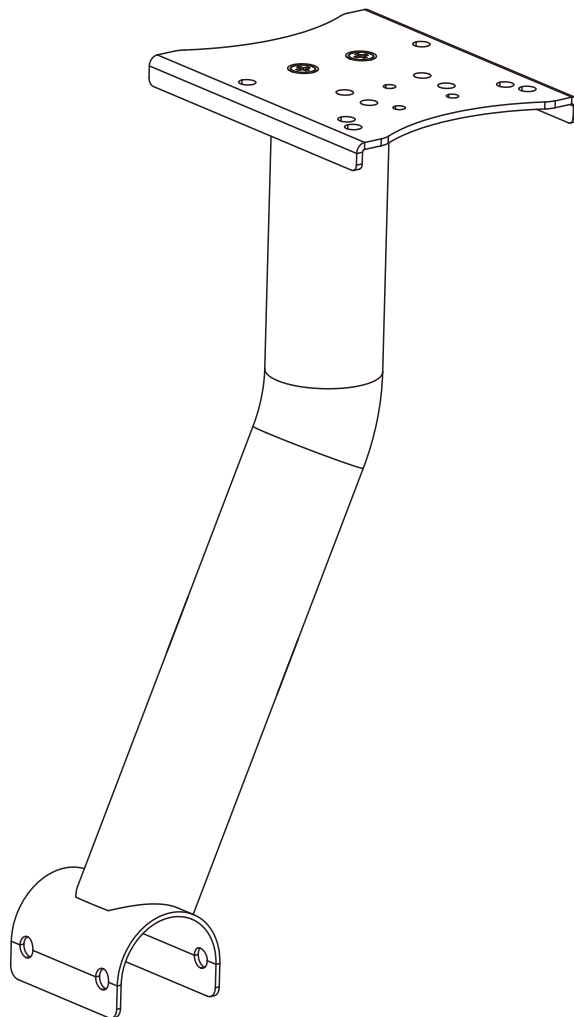

# MANUAL DE INSTALACIÓN

**SKU: RALLYBSACC**

- EN**  Read the entire instruction manual before you start installation and assembly. If you have any questions regarding any of the instructions or warnings, please contact your local distributor for assistance.
-  **CAUTION:** Use with products heavier than the rated weights indicated may result in instability causing possible injury.
- Mounts must be attached as specified in assembly instructions. Improper installation may result in damage or serious personal injury.
  - Safety gear and proper tools must be used. This product should only be installed by professionals.
  - Make sure that the supporting surface will safely support the combined weight of the equipment and all attached hardware and components.
  - Use the mounting screws provided and **DO NOT OVER TIGHTEN** mounting screws.
  - This product contains small items that could be a choking hazard if swallowed. Keep these items away from children.
  - This product is intended for indoor use only. Using this product outdoors could lead to product failure and personal injury.
- IMPORTANT:** Ensure that you have received all parts according to the component checklist prior to installation. If any parts are missing or faulty, telephone your local distributor for a replacement.
- MAINTENANCE:** Check that the bracket is secure and safe to use at regular intervals (at least every three months).

A ( 1 )

B ( 2 )

C ( 2 )

D ( 2 )

E ( 2 )

F ( 1 )

G ( 1 )

**A** For right side use, attach the mount onto the frame directly.

**B** For left side use, reassemble the panel as shown, then attach it onto the frame.