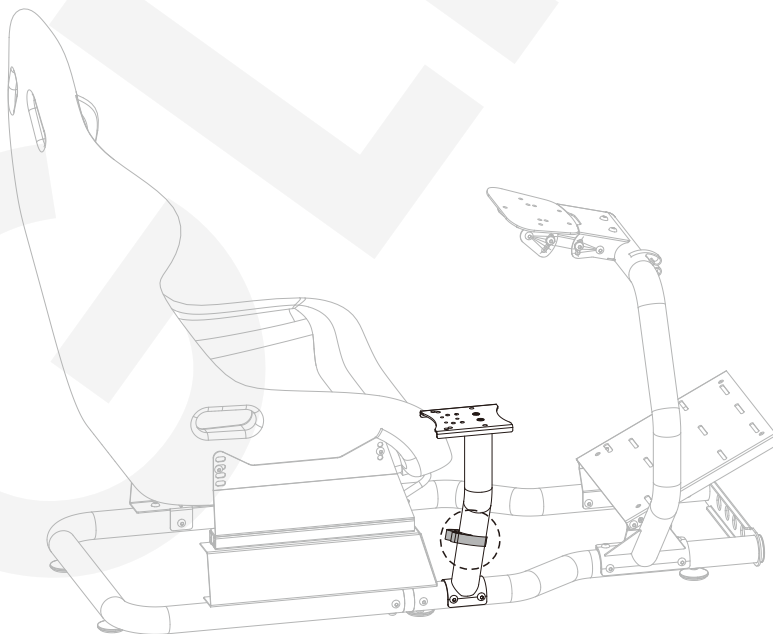

# MANUAL DE INSTALACIÓN

**SKU: RALLYBSACC**

- EN**  Read the entire instruction manual before you start installation and assembly. If you have any questions regarding any of the instructions or warnings, please contact your local distributor for assistance.
-  **CAUTION:** Use with products heavier than the rated weights indicated may result in instability causing possible injury.
- Mounts must be attached as specified in assembly instructions. Improper installation may result in damage or serious personal injury.
  - Safety gear and proper tools must be used. This product should only be installed by professionals.
  - Make sure that the supporting surface will safely support the combined weight of the equipment and all attached hardware and components.
  - Use the mounting screws provided and **DO NOT OVER TIGHTEN** mounting screws.
  - This product contains small items that could be a choking hazard if swallowed. Keep these items away from children.
  - This product is intended for indoor use only. Using this product outdoors could lead to product failure and personal injury.
- IMPORTANT:** Ensure that you have received all parts according to the component checklist prior to installation. If any parts are missing or faulty, telephone your local distributor for a replacement.
- MAINTENANCE:** Check that the bracket is secure and safe to use at regular intervals (at least every three months).

A ( 1 )

B ( 2 )

C ( 2 )

D ( 2 )

E ( 2 )

F ( 1 )

G ( 1 )

**A** For right side use, attach the mount onto the frame directly.

**B** For left side use, reassemble the panel as shown, then attach it onto the frame.