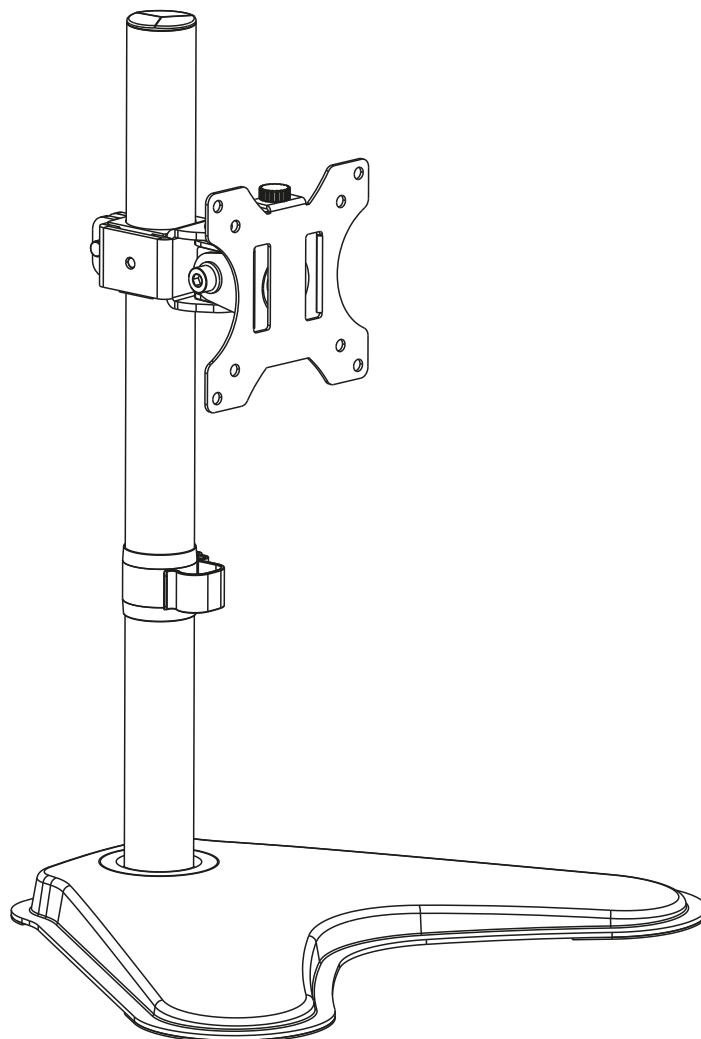

# MANUAL DE INSTALACIÓN

**SKU: M12T01**

- EN  Read the entire instruction manual before you start installation and assembly. If you have any questions regarding any of the instructions or warnings, please contact your local distributor for assistance.
-  **CAUTION:** Use with products heavier than the rated weights indicated may result in instability causing possible injury.
- Mounts must be attached as specified in assembly instructions. Improper installation may result in damage or serious personal injury.
  - Safety gear and proper tools must be used. This product should only be installed by professionals.
  - Make sure that the supporting surface will safely support the combined weight of the equipment and all attached hardware and components.
  - Use the mounting screws provided and DO NOT OVER TIGHTEN mounting screws.
  - This product contains small items that could be a choking hazard if swallowed. Keep these items away from children.
  - This product is intended for indoor use only. Using this product outdoors could lead to product failure and personal injury.
- IMPORTANT:** Ensure that you have received all parts according to the component checklist prior to installation. If any parts are missing or faulty, telephone your local distributor for a replacement.
- MAINTENANCE:** Check that the bracket is secure and safe to use at regular intervals (at least every three months).