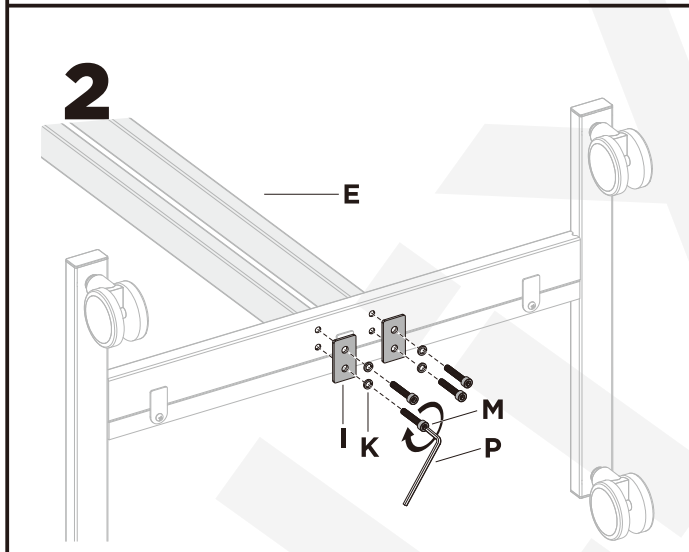

MANUAL DE INSTALACIÓN

SKU: FS4744T01W

- EN**  Read the entire instruction manual before you start installation and assembly. If you have any questions regarding any of the instructions or warnings, please contact your local distributor for assistance.
- CAUTION:** Use with products heavier than the rated weights indicated may result in instability causing possible injury.
- Mounts must be attached as specified in assembly instructions. Improper installation may result in damage or serious personal injury.
 - Safety gear and proper tools must be used. This product should only be installed by professionals.
 - Make sure that the supporting surface will safely support the combined weight of the equipment and all attached hardware and components.
 - Use the mounting screws provided and DO NOT OVER TIGHTEN mounting screws.
 - This product contains small items that could be a choking hazard if swallowed. Keep these items away from children.
 - This product is intended for indoor use only. Using this product outdoors could lead to product failure and personal injury.
- IMPORTANT:** Ensure that you have received all parts according to the component checklist prior to installation. If any parts are missing or faulty, telephone your local distributor for a replacement.
- MAINTENANCE:** Check that the bracket is secure and safe to use at regular intervals (at least every three months).

5

Note: If the caster can't touch the ground, loosen the lower nut as shown to adjust the caster to proper position, then tighten the upper nut.

Note: Adjust to the desired angle then tighten the screws as shown, alternating from each screw as you tighten them.