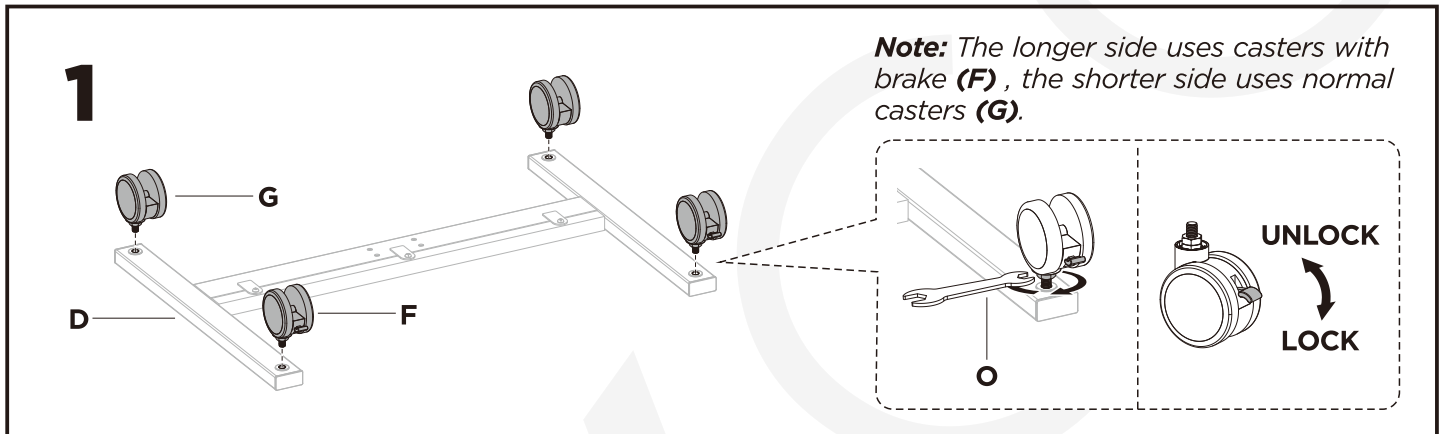

MANUAL DE INSTALACIÓN

SKU: FS4744T01W

- EN**  Read the entire instruction manual before you start installation and assembly. If you have any questions regarding any of the instructions or warnings, please contact your local distributor for assistance.
- CAUTION:** Use with products heavier than the rated weights indicated may result in instability causing possible injury.
- Mounts must be attached as specified in assembly instructions. Improper installation may result in damage or serious personal injury.
 - Safety gear and proper tools must be used. This product should only be installed by professionals.
 - Make sure that the supporting surface will safely support the combined weight of the equipment and all attached hardware and components.
 - Use the mounting screws provided and DO NOT OVER TIGHTEN mounting screws.
 - This product contains small items that could be a choking hazard if swallowed. Keep these items away from children.
 - This product is intended for indoor use only. Using this product outdoors could lead to product failure and personal injury.
- IMPORTANT:** Ensure that you have received all parts according to the component checklist prior to installation. If any parts are missing or faulty, telephone your local distributor for a replacement.
- MAINTENANCE:** Check that the bracket is secure and safe to use at regular intervals (at least every three months).

5

Note: If the caster can't touch the ground, loosen the lower nut as shown to adjust the caster to proper position, then tighten the upper nut.

Note: Adjust to the desired angle then tighten the screws as shown, alternating from each screw as you tighten them.