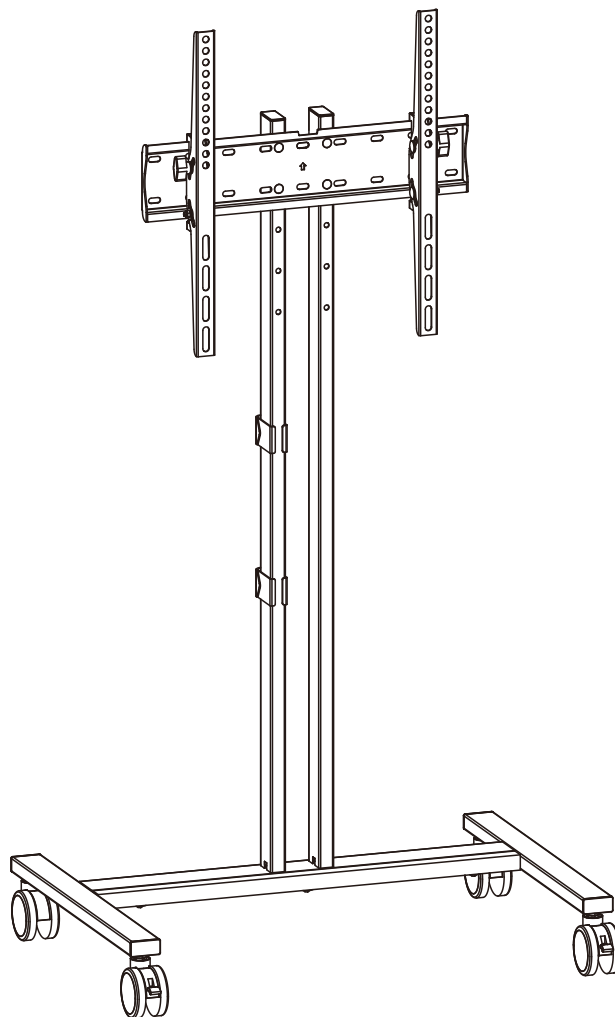

MANUAL DE INSTALACIÓN

SKU: FS4744T01W

- EN**  Read the entire instruction manual before you start installation and assembly. If you have any questions regarding any of the instructions or warnings, please contact your local distributor for assistance.
- CAUTION:** Use with products heavier than the rated weights indicated may result in instability causing possible injury.
- Mounts must be attached as specified in assembly instructions. Improper installation may result in damage or serious personal injury.
 - Safety gear and proper tools must be used. This product should only be installed by professionals.
 - Make sure that the supporting surface will safely support the combined weight of the equipment and all attached hardware and components.
 - Use the mounting screws provided and DO NOT OVER TIGHTEN mounting screws.
 - This product contains small items that could be a choking hazard if swallowed. Keep these items away from children.
 - This product is intended for indoor use only. Using this product outdoors could lead to product failure and personal injury.
- IMPORTANT:** Ensure that you have received all parts according to the component checklist prior to installation. If any parts are missing or faulty, telephone your local distributor for a replacement.
- MAINTENANCE:** Check that the bracket is secure and safe to use at regular intervals (at least every three months).

5

Note: If the caster can't touch the ground, loosen the lower nut as shown to adjust the caster to proper position, then tighten the upper nut.

Note: Adjust to the desired angle then tighten the screws as shown, alternating from each screw as you tighten them.