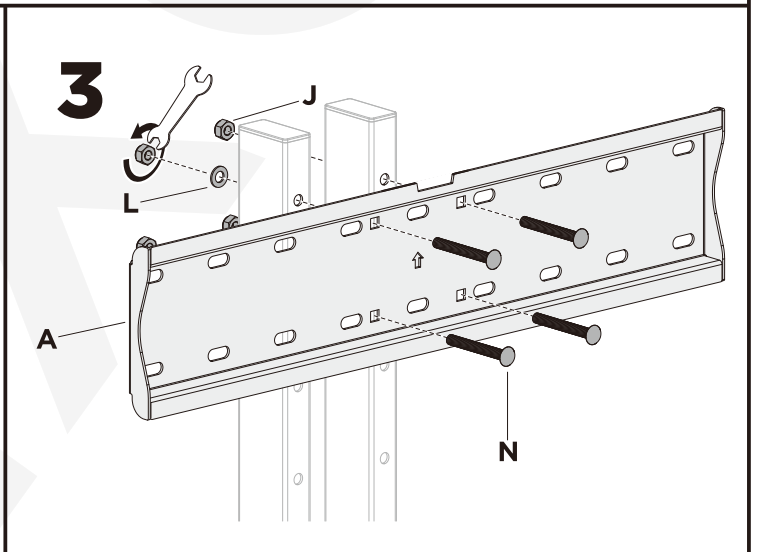

MANUAL DE INSTALACIÓN

SKU: FS4744T01W

- EN**  Read the entire instruction manual before you start installation and assembly. If you have any questions regarding any of the instructions or warnings, please contact your local distributor for assistance.
- CAUTION:** Use with products heavier than the rated weights indicated may result in instability causing possible injury.
- Mounts must be attached as specified in assembly instructions. Improper installation may result in damage or serious personal injury.
 - Safety gear and proper tools must be used. This product should only be installed by professionals.
 - Make sure that the supporting surface will safely support the combined weight of the equipment and all attached hardware and components.
 - Use the mounting screws provided and DO NOT OVER TIGHTEN mounting screws.
 - This product contains small items that could be a choking hazard if swallowed. Keep these items away from children.
 - This product is intended for indoor use only. Using this product outdoors could lead to product failure and personal injury.
- IMPORTANT:** Ensure that you have received all parts according to the component checklist prior to installation. If any parts are missing or faulty, telephone your local distributor for a replacement.
- MAINTENANCE:** Check that the bracket is secure and safe to use at regular intervals (at least every three months).

5

Note: If the caster can't touch the ground, loosen the lower nut as shown to adjust the caster to proper position, then tighten the upper nut.

Note: Adjust to the desired angle then tighten the screws as shown, alternating from each screw as you tighten them.