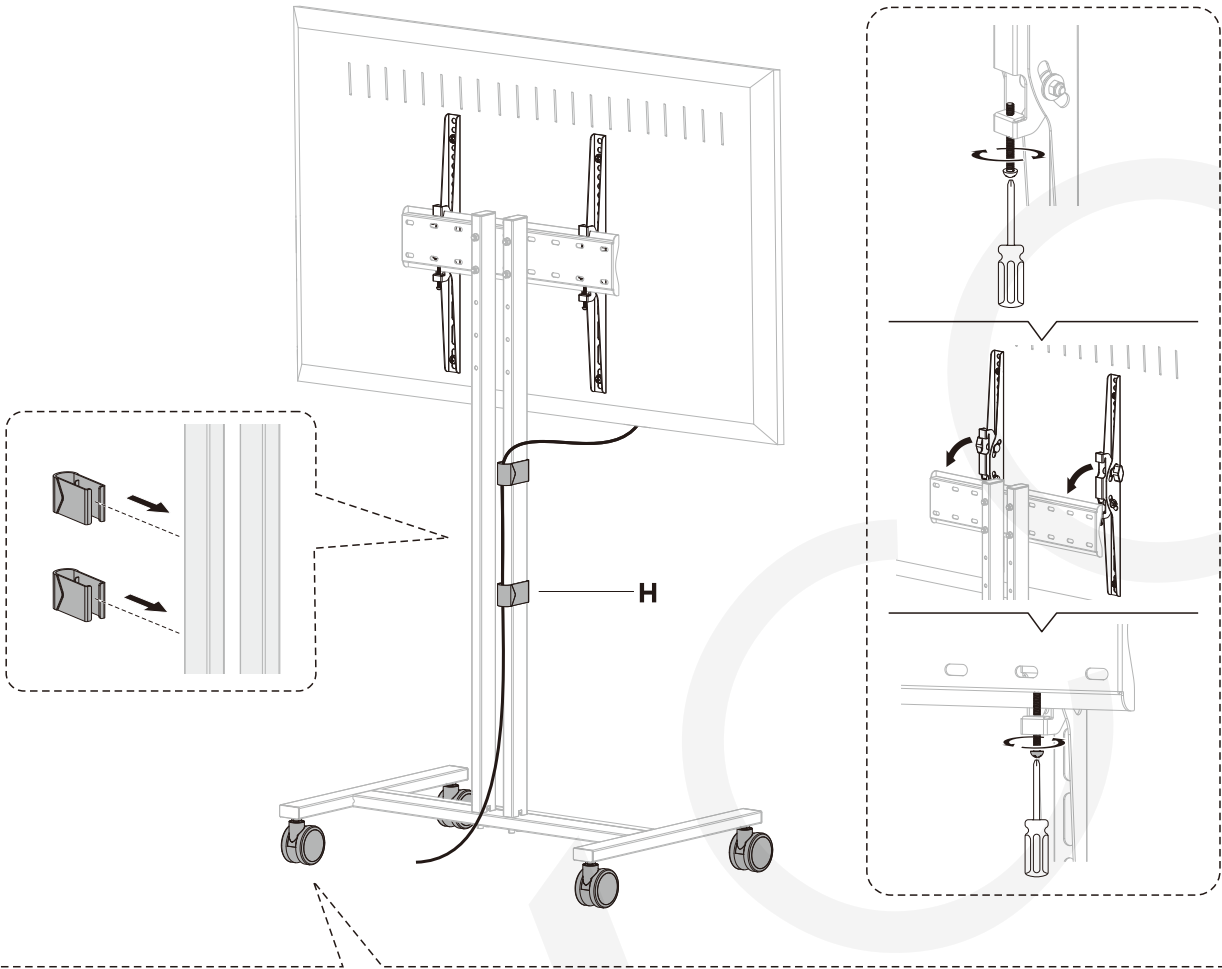

MANUAL DE INSTALACIÓN

SKU: FS4744T01W

- EN**  Read the entire instruction manual before you start installation and assembly. If you have any questions regarding any of the instructions or warnings, please contact your local distributor for assistance.
- CAUTION:** Use with products heavier than the rated weights indicated may result in instability causing possible injury.
- Mounts must be attached as specified in assembly instructions. Improper installation may result in damage or serious personal injury.
 - Safety gear and proper tools must be used. This product should only be installed by professionals.
 - Make sure that the supporting surface will safely support the combined weight of the equipment and all attached hardware and components.
 - Use the mounting screws provided and DO NOT OVER TIGHTEN mounting screws.
 - This product contains small items that could be a choking hazard if swallowed. Keep these items away from children.
 - This product is intended for indoor use only. Using this product outdoors could lead to product failure and personal injury.
- IMPORTANT:** Ensure that you have received all parts according to the component checklist prior to installation. If any parts are missing or faulty, telephone your local distributor for a replacement.
- MAINTENANCE:** Check that the bracket is secure and safe to use at regular intervals (at least every three months).

5

Note: If the caster can't touch the ground, loosen the lower nut as shown to adjust the caster to proper position, then tighten the upper nut.

Note: Adjust to the desired angle then tighten the screws as shown, alternating from each screw as you tighten them.