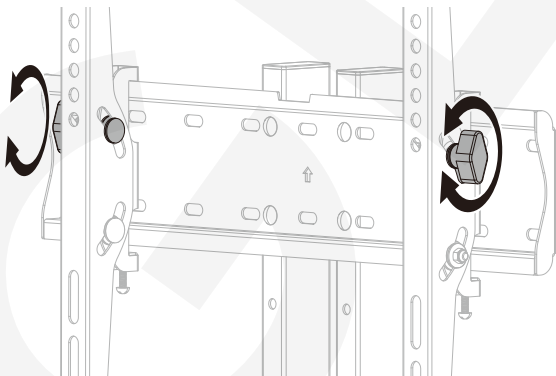

MANUAL DE INSTALACIÓN

SKU: FS4744T01W

- EN**  Read the entire instruction manual before you start installation and assembly. If you have any questions regarding any of the instructions or warnings, please contact your local distributor for assistance.
- CAUTION:** Use with products heavier than the rated weights indicated may result in instability causing possible injury.
- Mounts must be attached as specified in assembly instructions. Improper installation may result in damage or serious personal injury.
 - Safety gear and proper tools must be used. This product should only be installed by professionals.
 - Make sure that the supporting surface will safely support the combined weight of the equipment and all attached hardware and components.
 - Use the mounting screws provided and DO NOT OVER TIGHTEN mounting screws.
 - This product contains small items that could be a choking hazard if swallowed. Keep these items away from children.
 - This product is intended for indoor use only. Using this product outdoors could lead to product failure and personal injury.
- IMPORTANT:** Ensure that you have received all parts according to the component checklist prior to installation. If any parts are missing or faulty, telephone your local distributor for a replacement.
- MAINTENANCE:** Check that the bracket is secure and safe to use at regular intervals (at least every three months).

5

Note: If the caster can't touch the ground, loosen the lower nut as shown to adjust the caster to proper position, then tighten the upper nut.

Note: Adjust to the desired angle then tighten the screws as shown, alternating from each screw as you tighten them.