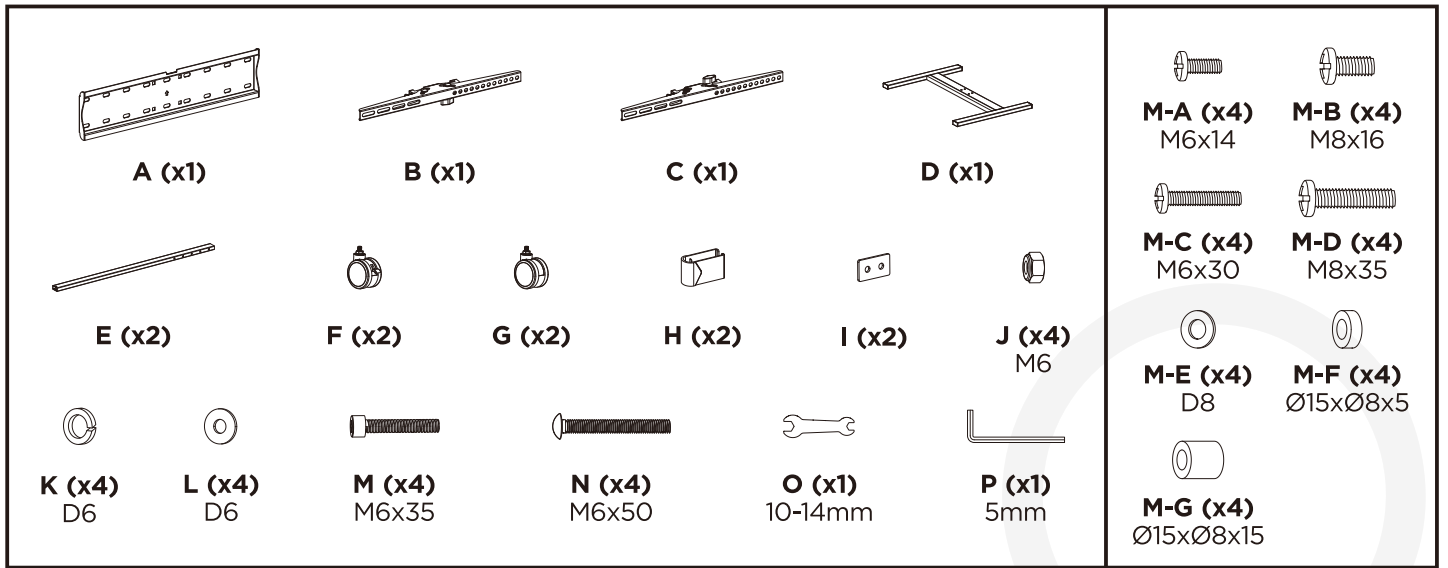

MANUAL DE INSTALACIÓN

SKU: FS4744T01W

- EN**  Read the entire instruction manual before you start installation and assembly. If you have any questions regarding any of the instructions or warnings, please contact your local distributor for assistance.
- CAUTION:** Use with products heavier than the rated weights indicated may result in instability causing possible injury.
- Mounts must be attached as specified in assembly instructions. Improper installation may result in damage or serious personal injury.
 - Safety gear and proper tools must be used. This product should only be installed by professionals.
 - Make sure that the supporting surface will safely support the combined weight of the equipment and all attached hardware and components.
 - Use the mounting screws provided and DO NOT OVER TIGHTEN mounting screws.
 - This product contains small items that could be a choking hazard if swallowed. Keep these items away from children.
 - This product is intended for indoor use only. Using this product outdoors could lead to product failure and personal injury.
- IMPORTANT:** Ensure that you have received all parts according to the component checklist prior to installation. If any parts are missing or faulty, telephone your local distributor for a replacement.
- MAINTENANCE:** Check that the bracket is secure and safe to use at regular intervals (at least every three months).

5

Note: If the caster can't touch the ground, loosen the lower nut as shown to adjust the caster to proper position, then tighten the upper nut.

Note: Adjust to the desired angle then tighten the screws as shown, alternating from each screw as you tighten them.