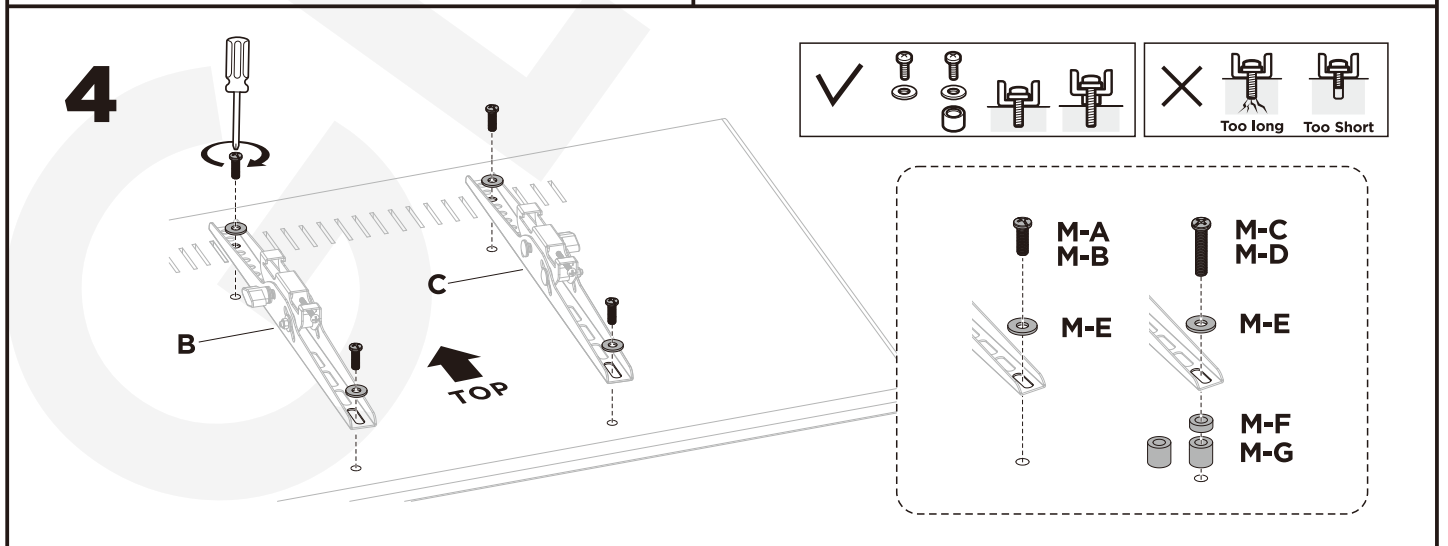

MANUAL DE INSTALACIÓN

SKU: FS4744T01W

- EN**  Read the entire instruction manual before you start installation and assembly. If you have any questions regarding any of the instructions or warnings, please contact your local distributor for assistance.
- CAUTION:** Use with products heavier than the rated weights indicated may result in instability causing possible injury.
- Mounts must be attached as specified in assembly instructions. Improper installation may result in damage or serious personal injury.
 - Safety gear and proper tools must be used. This product should only be installed by professionals.
 - Make sure that the supporting surface will safely support the combined weight of the equipment and all attached hardware and components.
 - Use the mounting screws provided and DO NOT OVER TIGHTEN mounting screws.
 - This product contains small items that could be a choking hazard if swallowed. Keep these items away from children.
 - This product is intended for indoor use only. Using this product outdoors could lead to product failure and personal injury.
- IMPORTANT:** Ensure that you have received all parts according to the component checklist prior to installation. If any parts are missing or faulty, telephone your local distributor for a replacement.
- MAINTENANCE:** Check that the bracket is secure and safe to use at regular intervals (at least every three months).

5

Note: If the caster can't touch the ground, loosen the lower nut as shown to adjust the caster to proper position, then tighten the upper nut.

Note: Adjust to the desired angle then tighten the screws as shown, alternating from each screw as you tighten them.