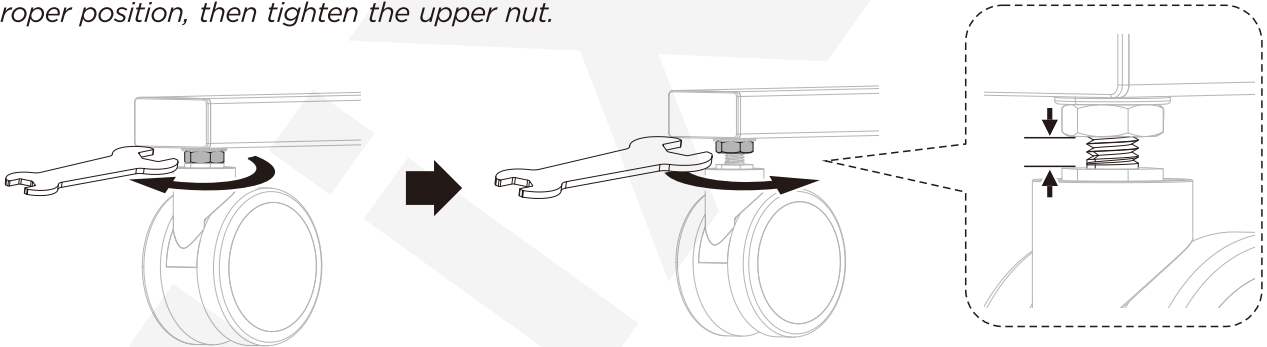

MANUAL DE INSTALACIÓN

SKU: FS4744T01W

- EN**  Read the entire instruction manual before you start installation and assembly. If you have any questions regarding any of the instructions or warnings, please contact your local distributor for assistance.
- CAUTION:** Use with products heavier than the rated weights indicated may result in instability causing possible injury.
- Mounts must be attached as specified in assembly instructions. Improper installation may result in damage or serious personal injury.
 - Safety gear and proper tools must be used. This product should only be installed by professionals.
 - Make sure that the supporting surface will safely support the combined weight of the equipment and all attached hardware and components.
 - Use the mounting screws provided and DO NOT OVER TIGHTEN mounting screws.
 - This product contains small items that could be a choking hazard if swallowed. Keep these items away from children.
 - This product is intended for indoor use only. Using this product outdoors could lead to product failure and personal injury.
- IMPORTANT:** Ensure that you have received all parts according to the component checklist prior to installation. If any parts are missing or faulty, telephone your local distributor for a replacement.
- MAINTENANCE:** Check that the bracket is secure and safe to use at regular intervals (at least every three months).

5

Note: If the caster can't touch the ground, loosen the lower nut as shown to adjust the caster to proper position, then tighten the upper nut.

Note: Adjust to the desired angle then tighten the screws as shown, alternating from each screw as you tighten them.