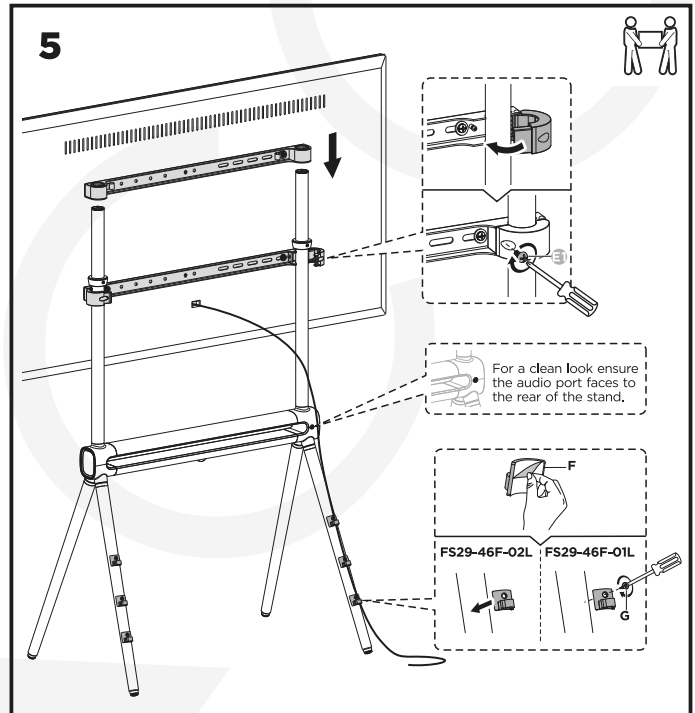

• Safety gear and proper tools must be used. This product should only be installed by professionals.

• Make sure that the supporting surface will safely support the combined weight of the equipment and all attached hardware and components.

7 To avoid TV falling, anti-fall wire rope should be installed.

To avoid TV falling, anti-fall wire rope should be installed.